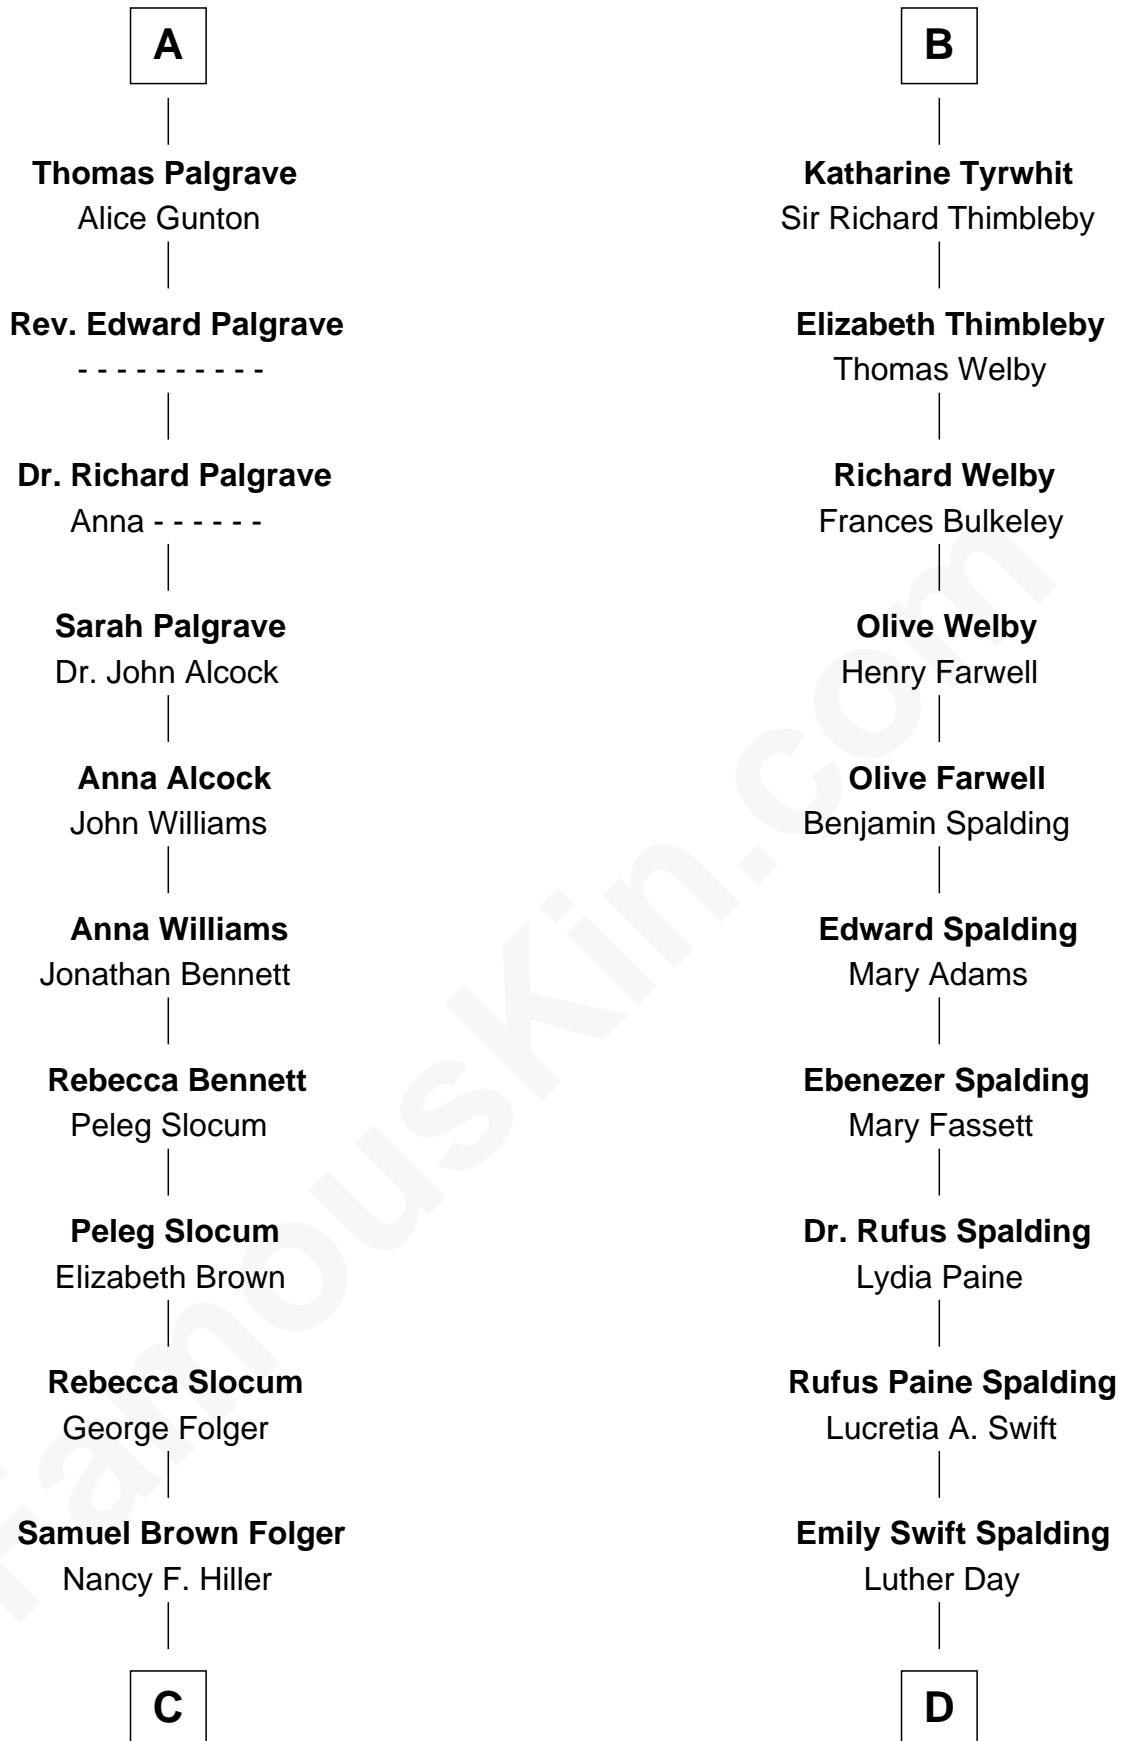

FamousKin.com

Relationship Chart of

Henry Clay Folger

Founder of Folger Shakespeare Library and Chairman of Standard Oil

18th cousin 3 times removed of

Anna Gunn

TV and Movie Actress

Bartholomew de Badlesmere

Margaret de Badlesmere

Sir John de Tivetot

Sir Robert de Tivetot

Margaret Deincourt

Elizabeth de Tivetot

Sir Philip le Despencer

Margery Despencer

Sir Roger Wentworth

Agnes Wentworth

Sir Robert Constable

Anne Constable

William Tyrwhit

Sir Robert Tyrwhit

Maud Talboys

B

C

Henry Clay Folger
Eliza Jane Clark

Henry Clay Folger
Chairman of Standard Oil

D

William Rufus Day
Mary Elizabeth Schaefer

Luther N. Day
Ida McKinley Barber

Ida McKinley Day
Clemens Earl Gunn

Clemens Earl Gunn
Sharon Anna Kathryn Peters