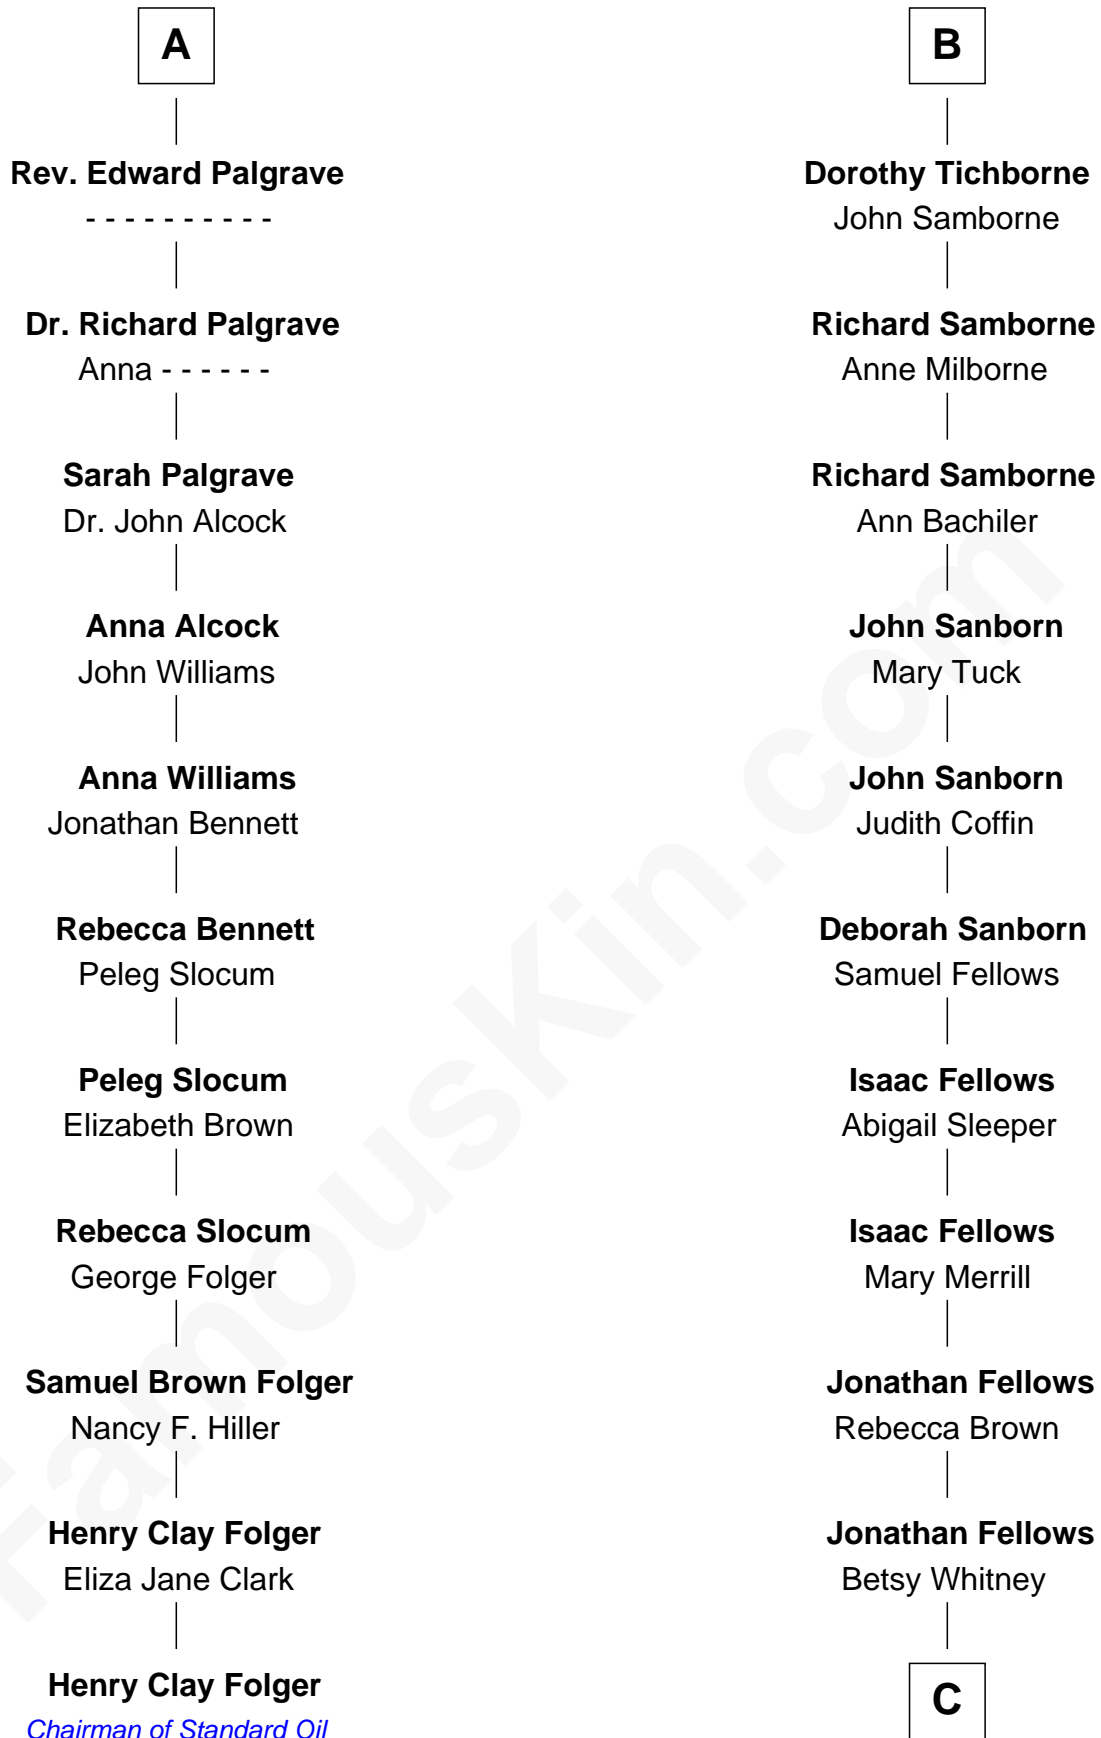

FamousKin.com

Relationship Chart of

Henry Clay Folger

Founder of Folger Shakespeare Library and Chairman of Standard Oil

17th cousin 4 times removed of

Harry Chapin

Singer and Songwriter

C

Abigail R. Fellows

Eleazer C. Beal

Arabel Fellows Beal

Ira Bushnell Forbes

Abigail Beal Forbes

James Ormsbee Chapin

James Forbes Chapin

Jeanne Elspeth Burke