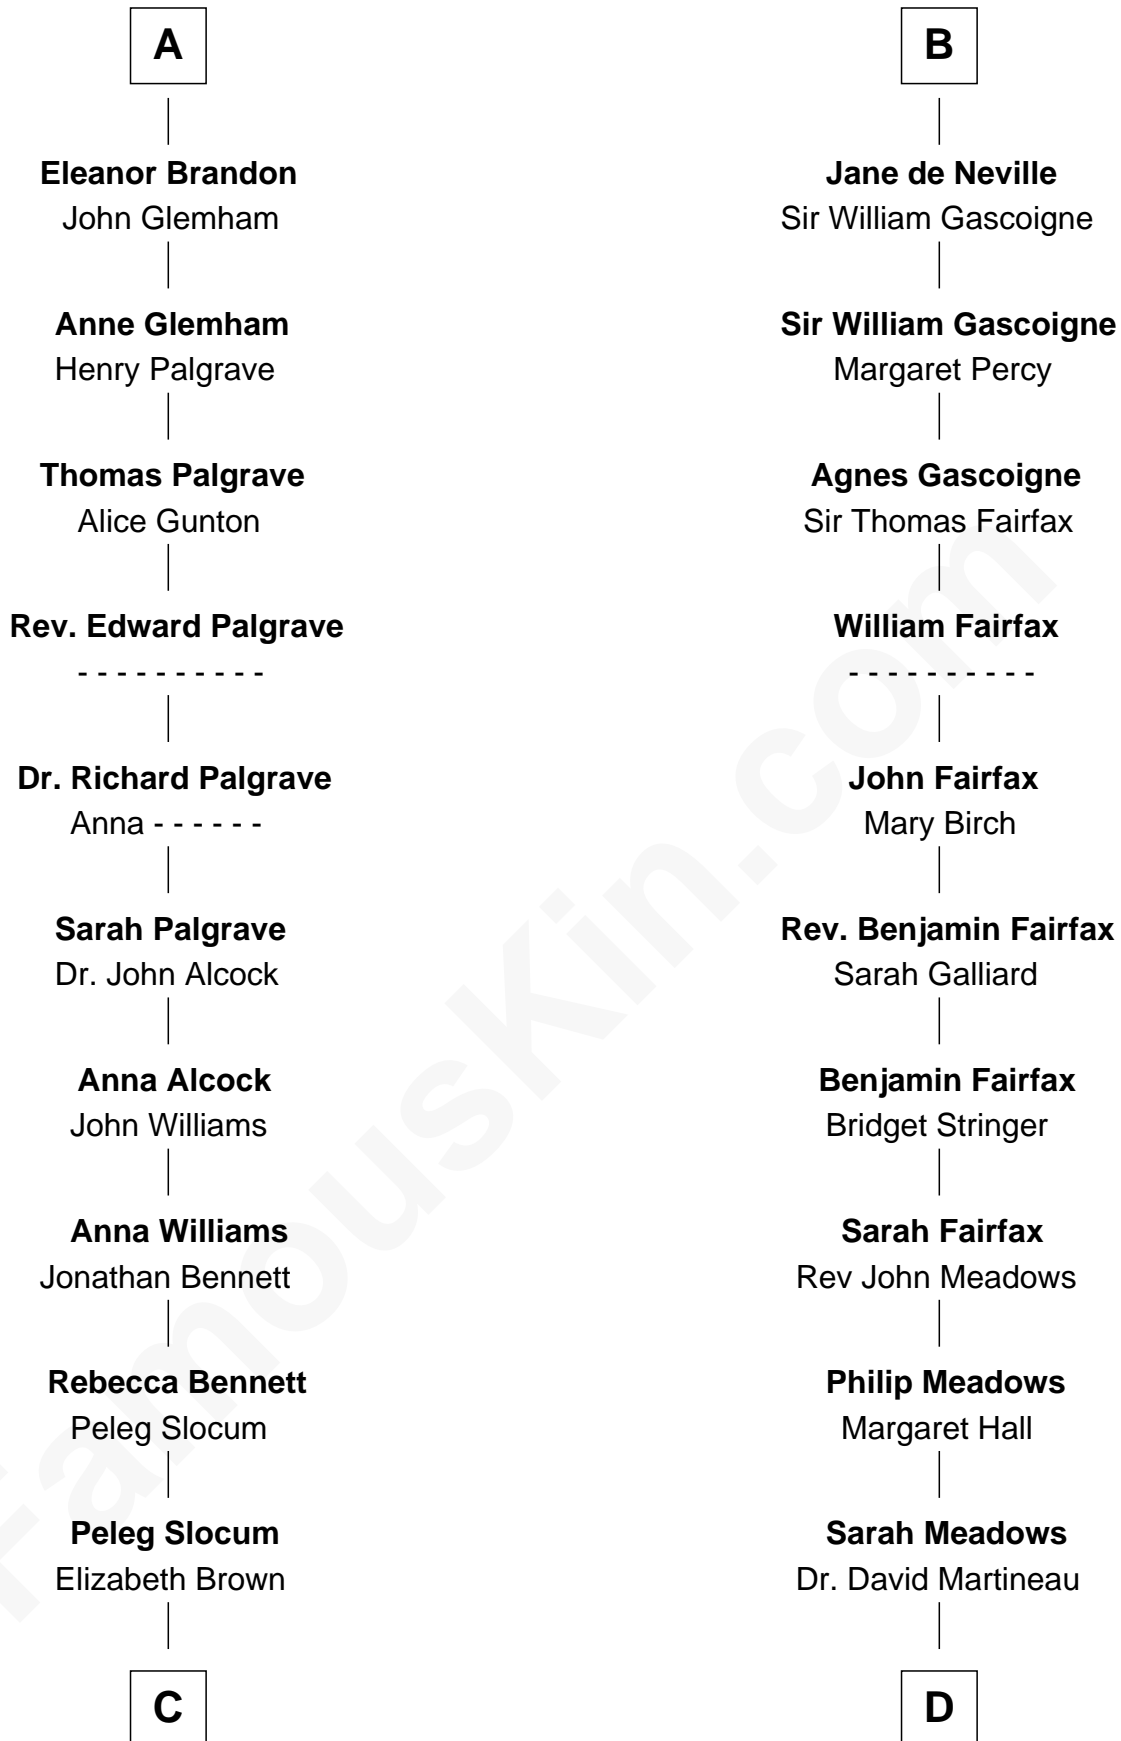

FamousKin.com

Relationship Chart of

Henry Clay Folger

Founder of Folger Shakespeare Library and Chairman of Standard Oil

18th cousin 2 times removed of

Harriet Martineau

Author of The Hour and the Man

Sir Humphrey de Bohun

Eleanor de Braiose

C

Rebecca Slocum

George Folger

Samuel Brown Folger

Nancy F. Hiller

Henry Clay Folger

Eliza Jane Clark