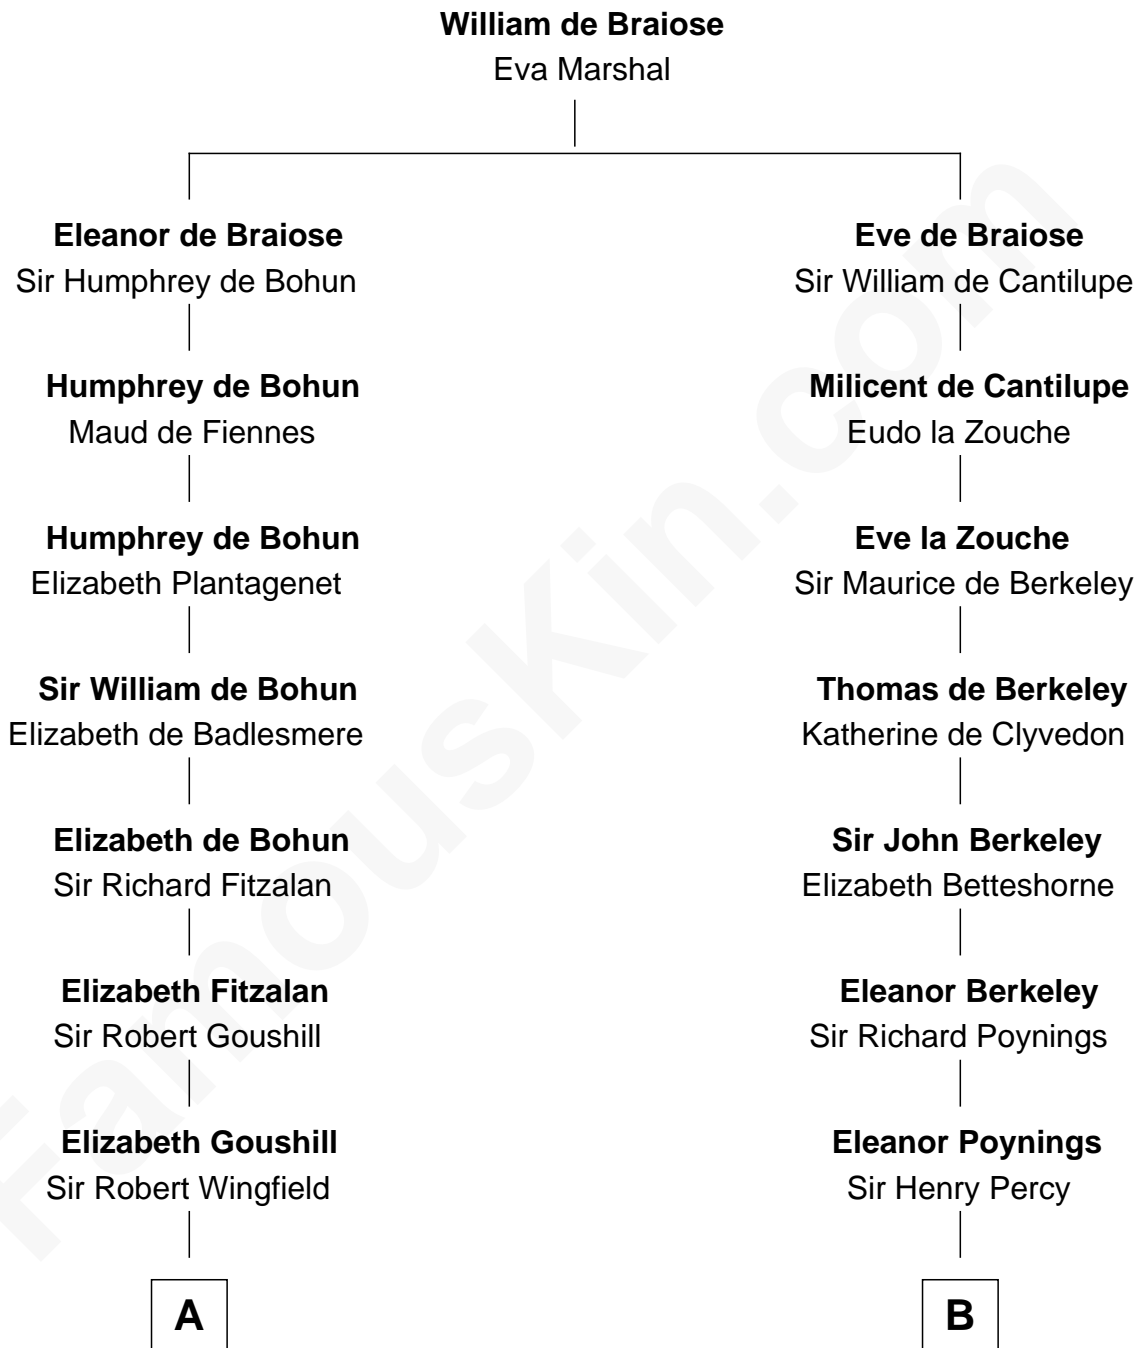

FamousKin.com

Relationship Chart of

Henry Clay Folger

Founder of Folger Shakespeare Library and Chairman of Standard Oil

17th cousin 4 times removed of

Harriet Martineau

Author of The Hour and the Man

C

Peleg Slocum
Elizabeth Brown

Rebecca Slocum
George Folger

Samuel Brown Folger
Nancy F. Hiller

Henry Clay Folger
Eliza Jane Clark

Henry Clay Folger
Chairman of Standard Oil