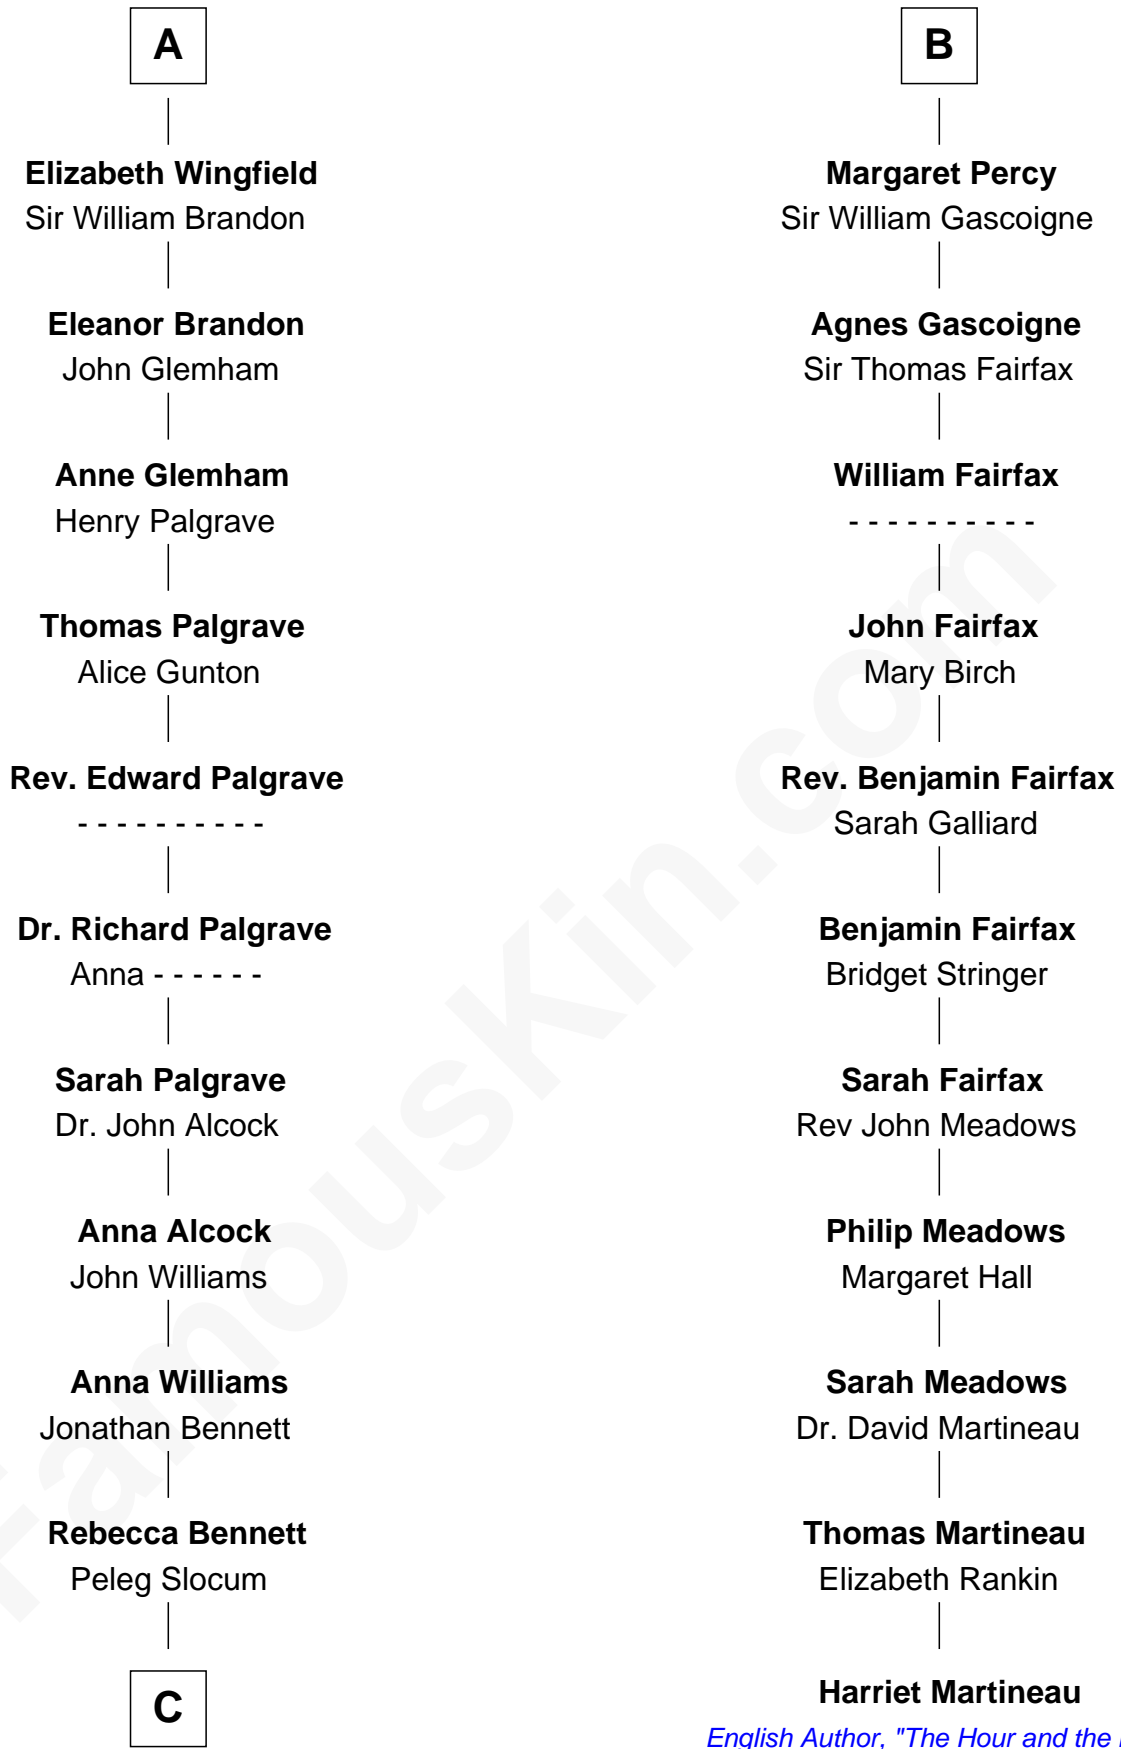

FamousKin.com

Relationship Chart of

Henry Clay Folger

Founder of Folger Shakespeare Library and Chairman of Standard Oil

17th cousin 4 times removed of

Harriet Martineau

Author of The Hour and the Man

C

Peleg Slocum
Elizabeth Brown

Rebecca Slocum
George Folger

Samuel Brown Folger
Nancy F. Hiller

Henry Clay Folger
Eliza Jane Clark

Henry Clay Folger
Chairman of Standard Oil