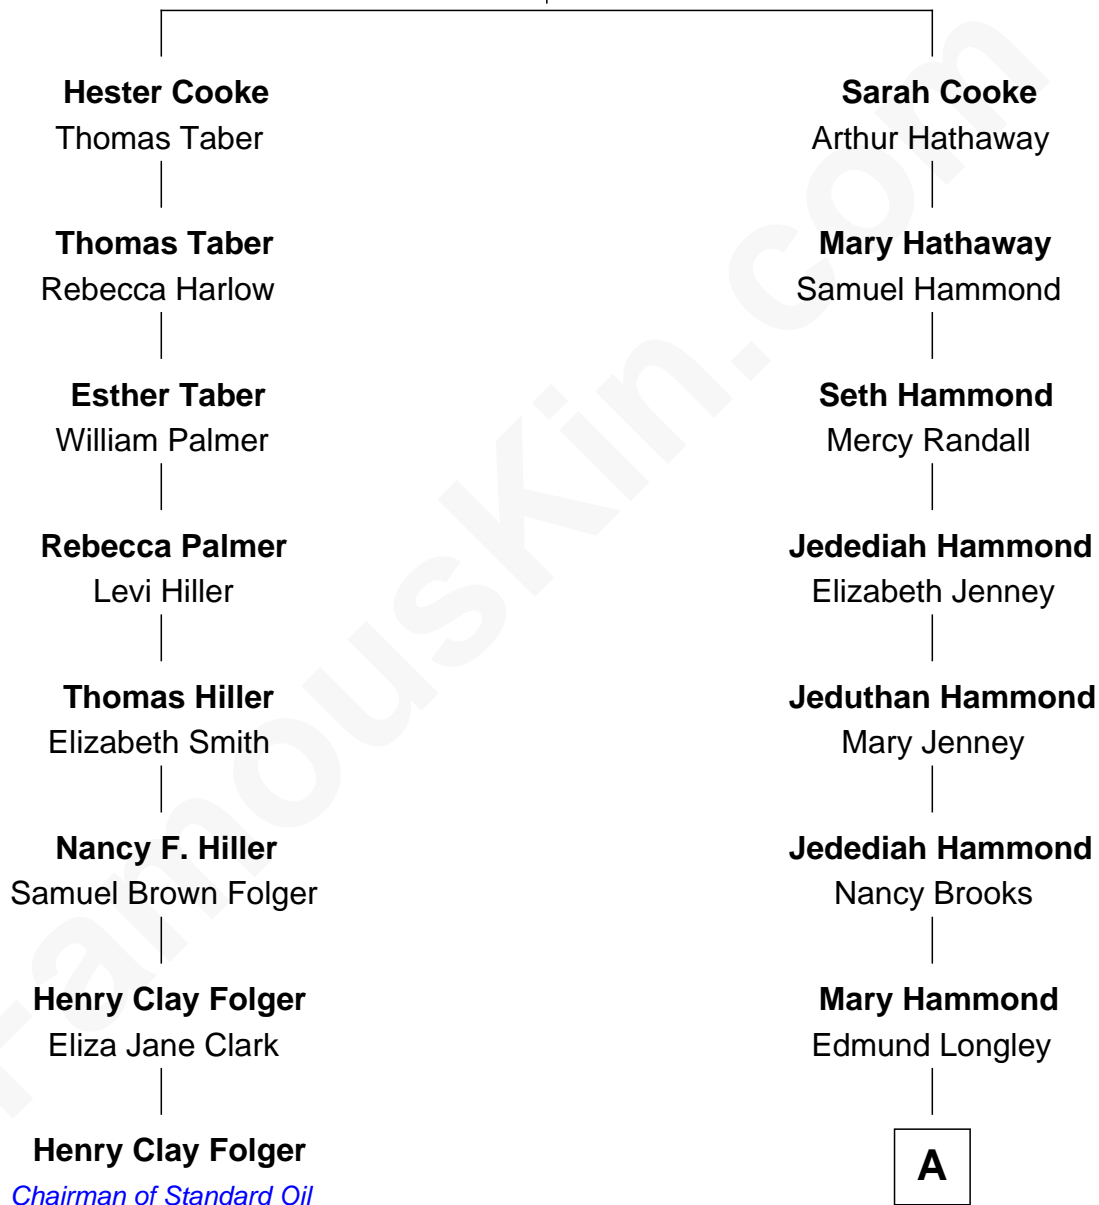

FamousKin.com

Relationship Chart of

Henry Clay Folger

Founder of Folger Shakespeare Library and Chairman of Standard Oil

7th cousin 4 times removed of

Mary Chapin Carpenter

Singer and Songwriter

John Cooke
Sarah Warren

A

Virginia Harriet Longley
Charles Erastus Vawter

Mary L. Vawter
Harrison Robertson

Harrison Marshall Robertson
Mary MacKenzie

Mary Bowie Robertson
Chapin Carpenter

Mary Chapin Carpenter
Singer and Songwriter