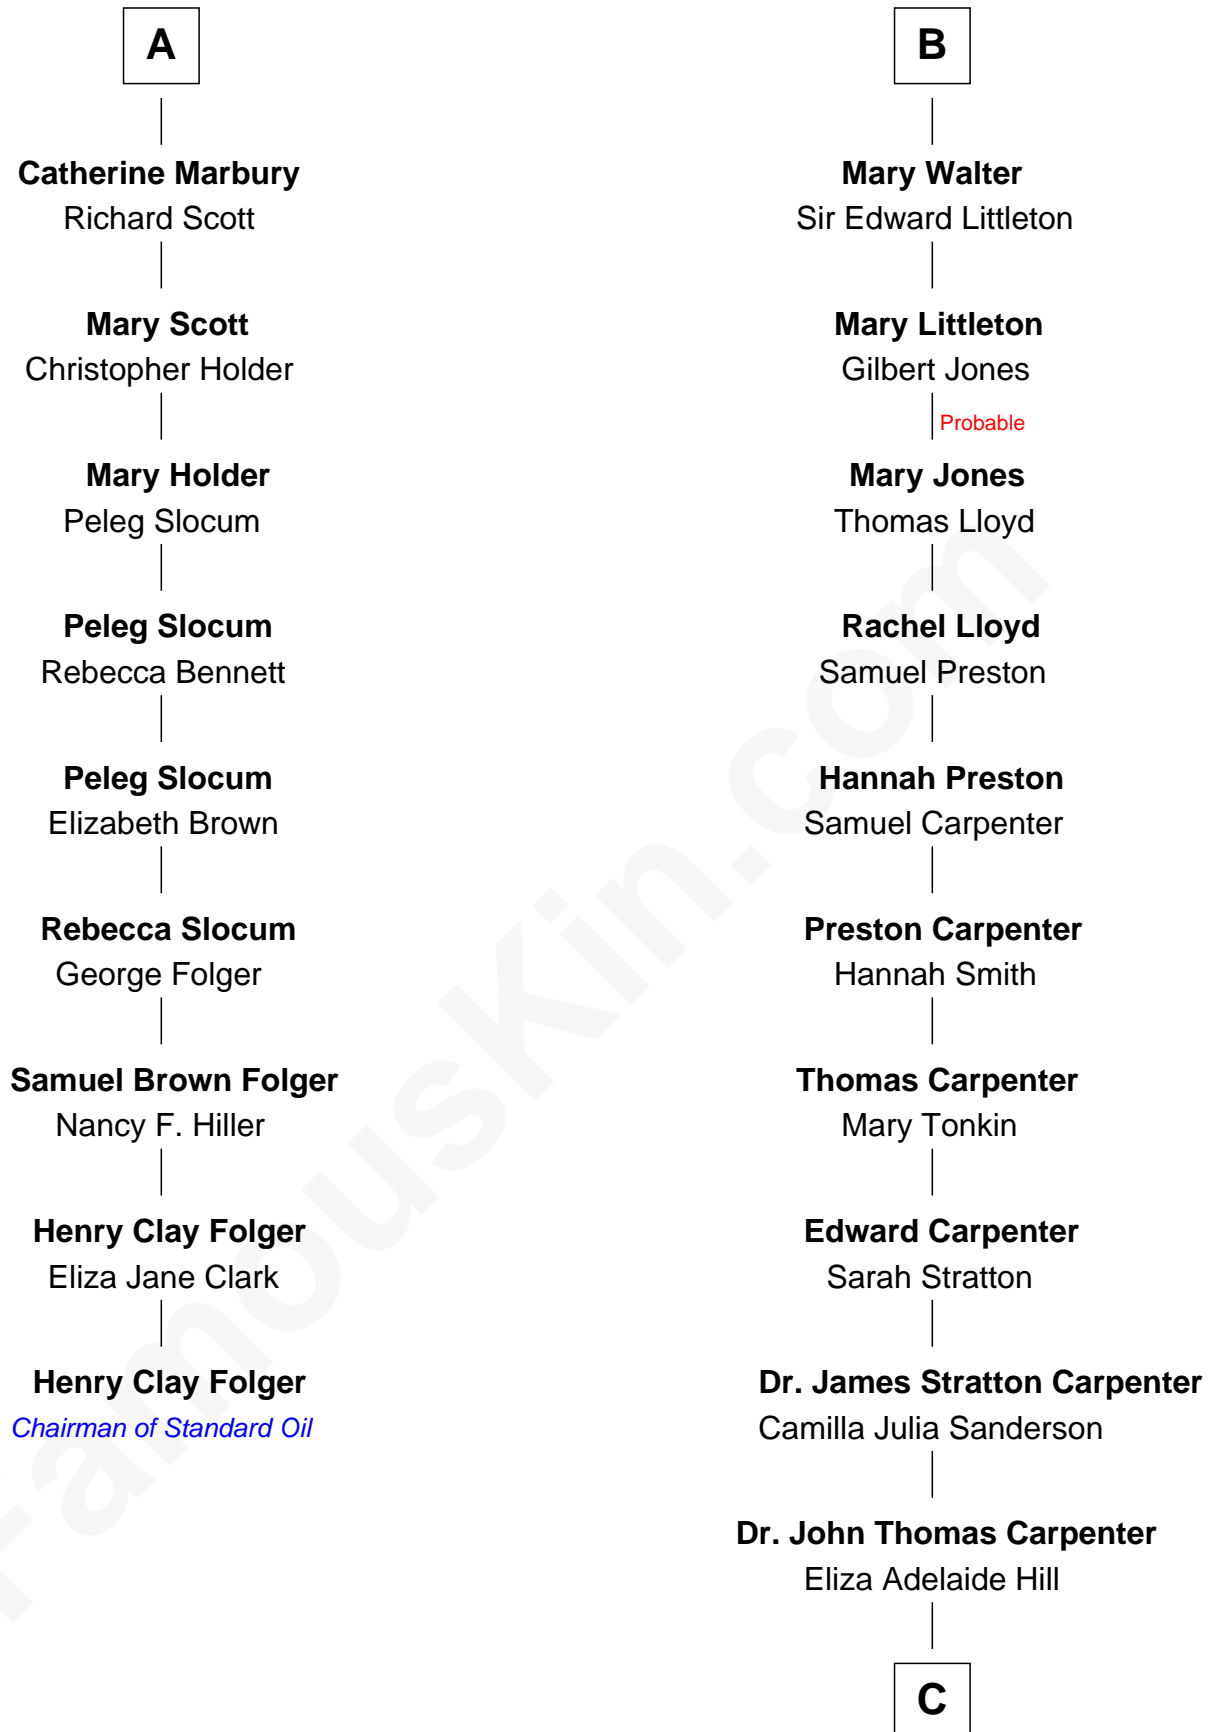

FamousKin.com

Relationship Chart of

Henry Clay Folger

Founder of Folger Shakespeare Library and Chairman of Standard Oil

15th cousin 5 times removed of

Mary Chapin Carpenter

Singer and Songwriter

Robert de Ferrers
Margaret Despencer