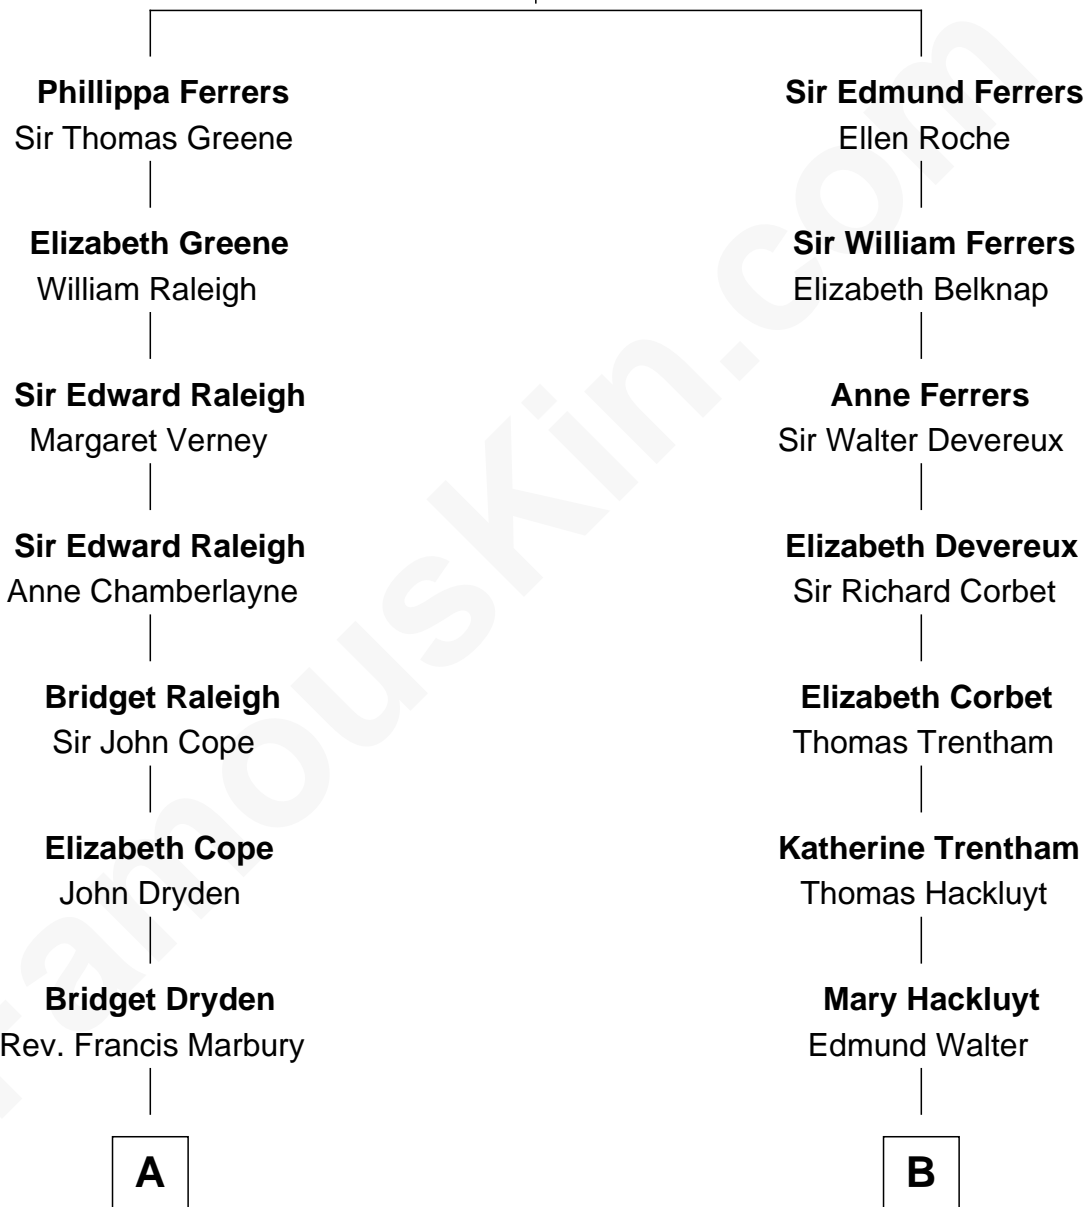

FamousKin.com

Relationship Chart of

Henry Clay Folger

Founder of Folger Shakespeare Library and Chairman of Standard Oil

15th cousin 5 times removed of

Mary Chapin Carpenter

Singer and Songwriter

Robert de Ferrers
Margaret Despencer