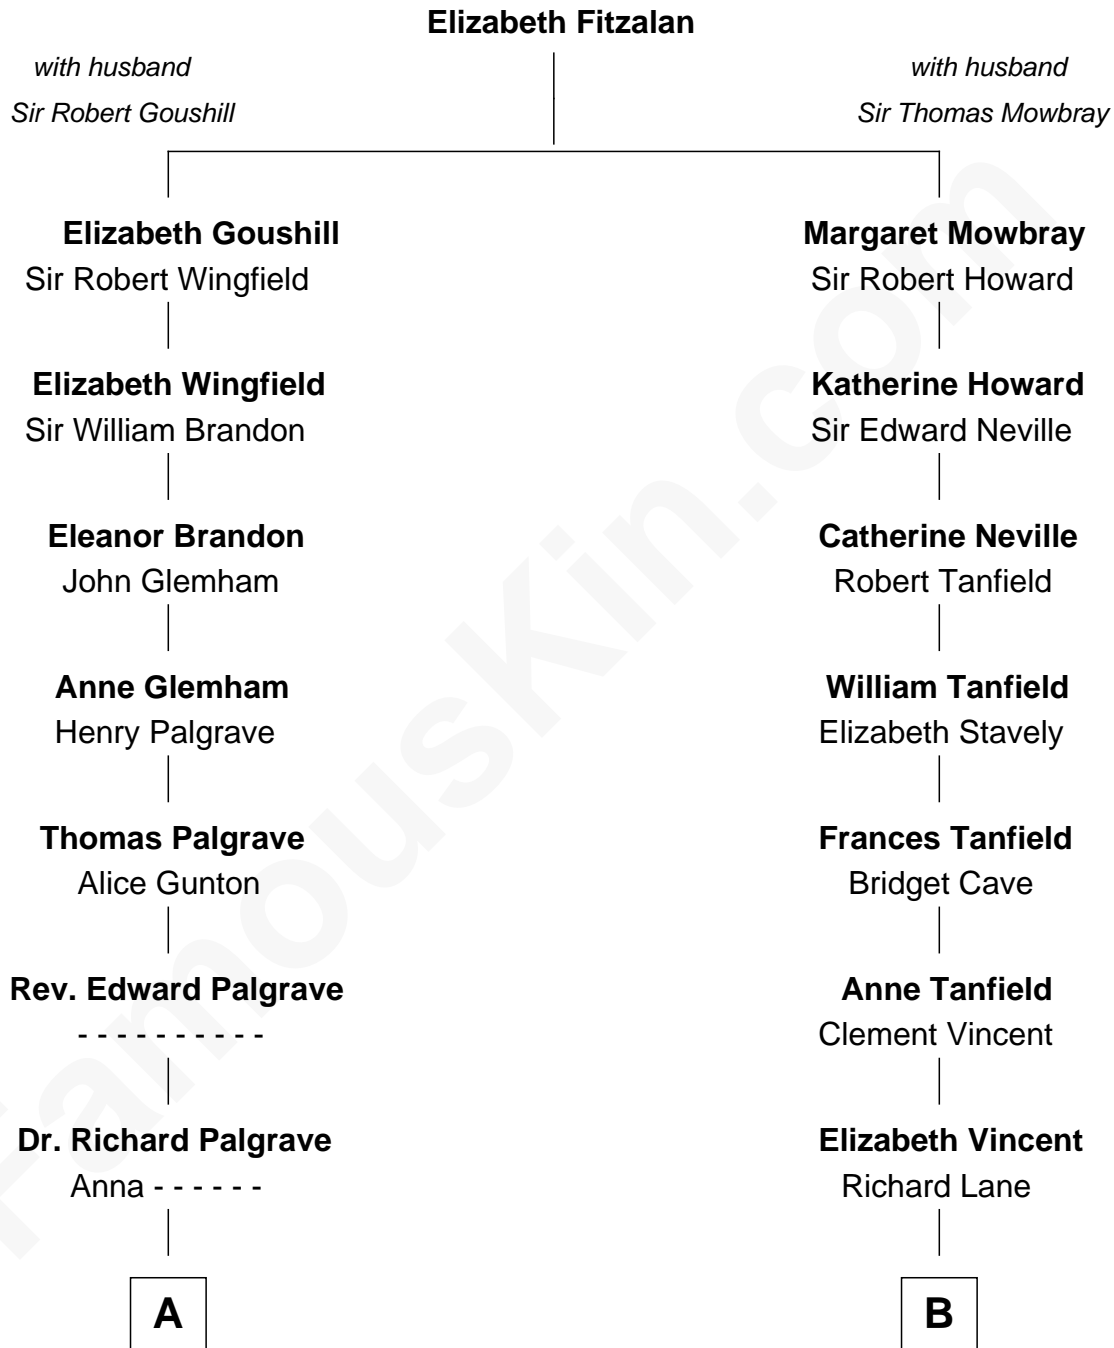

FamousKin.com

Relationship Chart of

Henry Clay Folger

Founder of Folger Shakespeare Library and Chairman of Standard Oil

15th cousin 4 times removed of

Mary Chapin Carpenter
Singer and Songwriter

C

Harrison Marshall Robertson