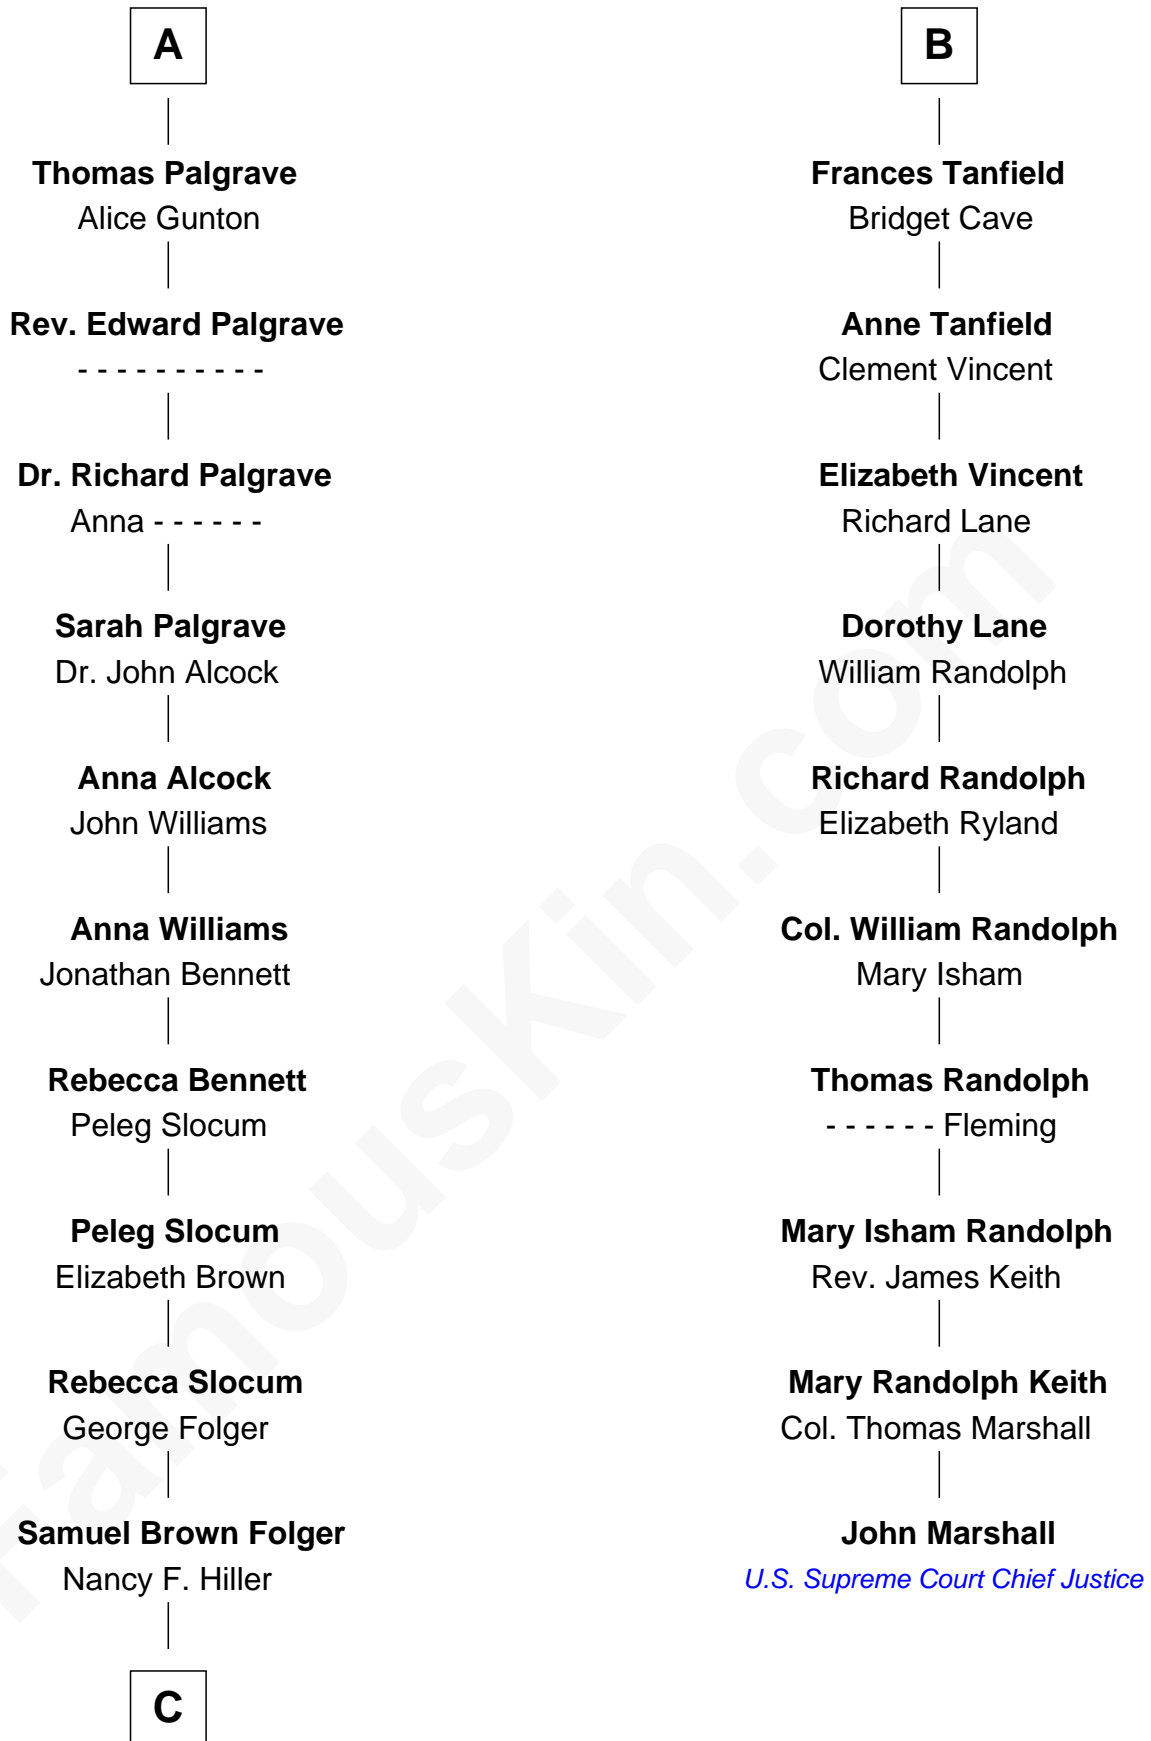

FamousKin.com

Relationship Chart of

Henry Clay Folger

Founder of Folger Shakespeare Library and Chairman of Standard Oil

16th cousin 2 times removed of

John Marshall

4th Chief Justice of the U.S. Supreme Court

C

Henry Clay Folger

Eliza Jane Clark

Henry Clay Folger

Chairman of Standard Oil

FamousKin.com