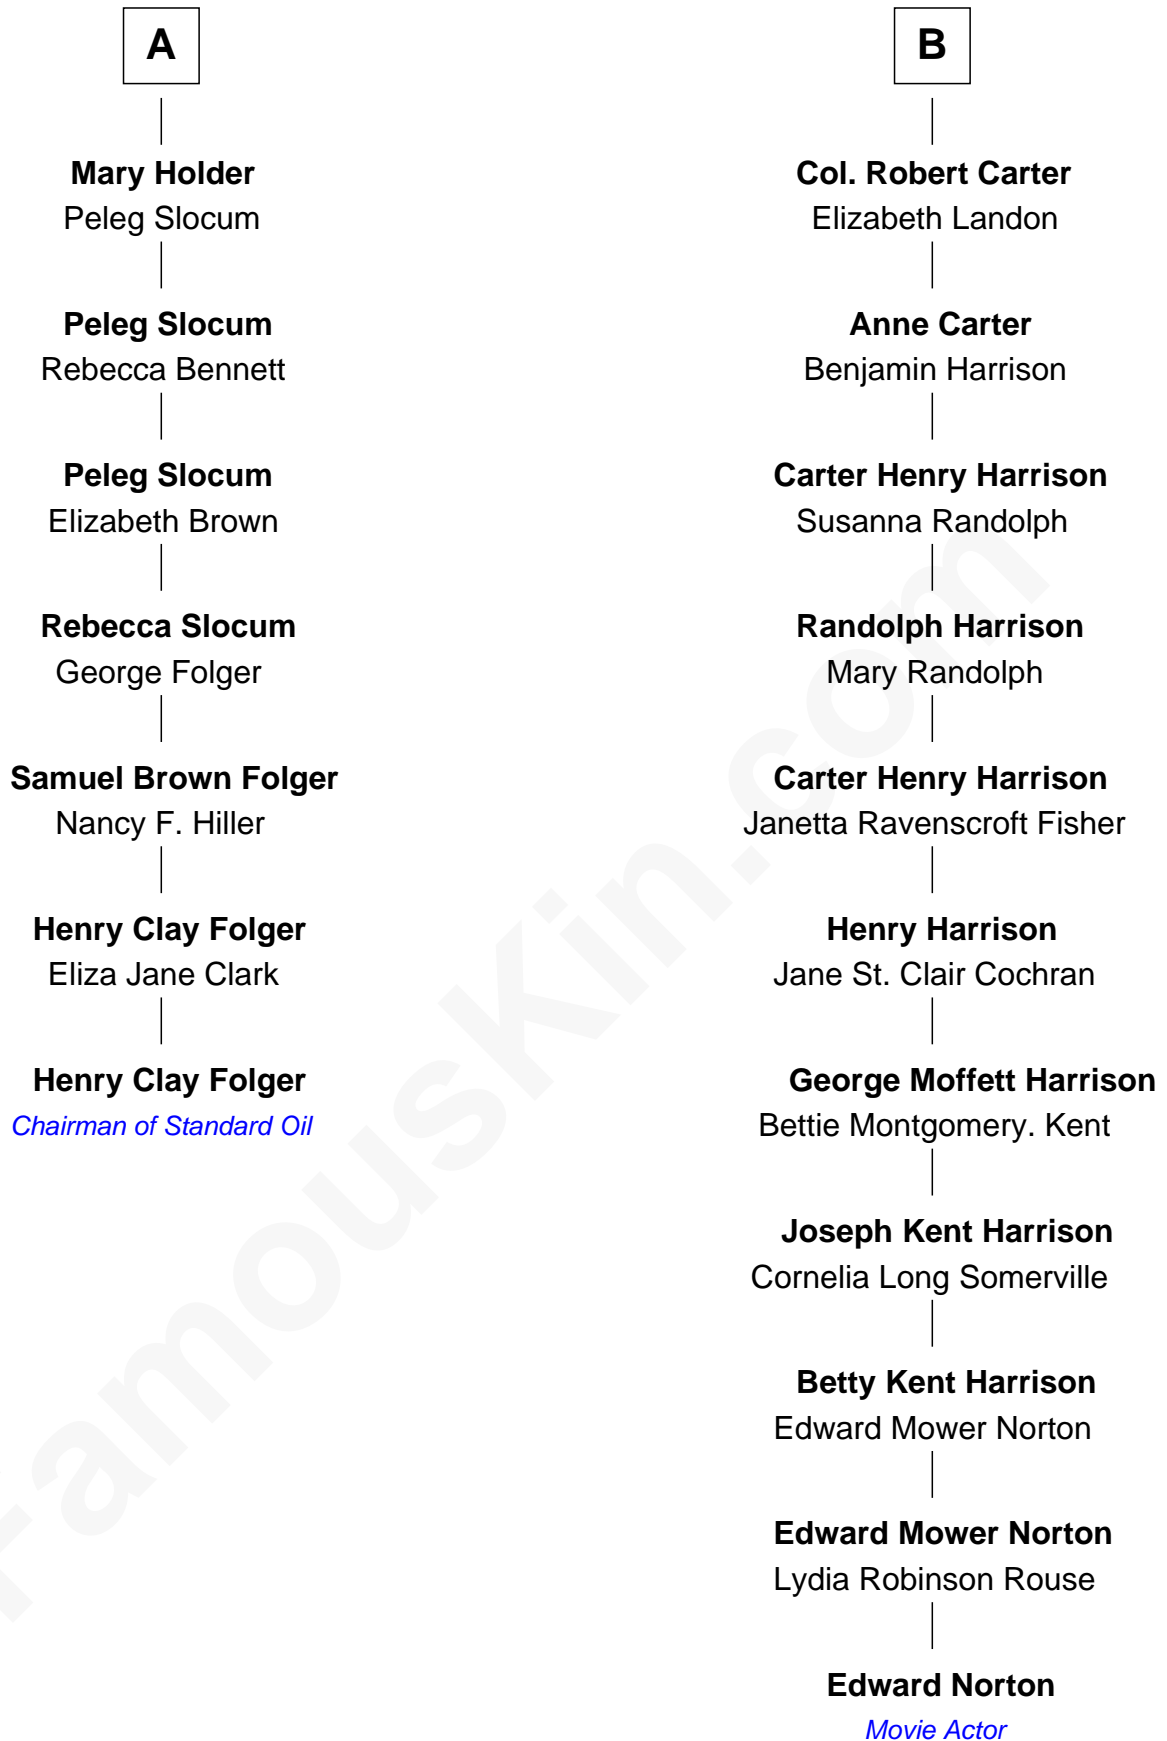

FamousKin.com

Relationship Chart of

Henry Clay Folger

Founder of Folger Shakespeare Library and Chairman of Standard Oil

13th cousin 4 times removed of

Edward Norton

Movie Actor

Sir Thomas Blount

Margaret de Gresley

Sir Thomas Blount

Agnes Hawley

Anne Blount

William Marbury

Robert Marbury

Katherine Williamson

William Marbury

Sir Walter Blount

Helena Byron

Sir William Blount

Margaret Echyngham

Elizabeth Blount

Sir Andrews de Windsor

Edith Windsor

George Ludlow

Thomas Ludlow

Jane Pyle

Gabriel Ludlow

Phillis - - - - -

Sarah Ludlow

Col. John Carter

B

Edward Norton photo by [David Shankbone](#) (CC BY 3.0)