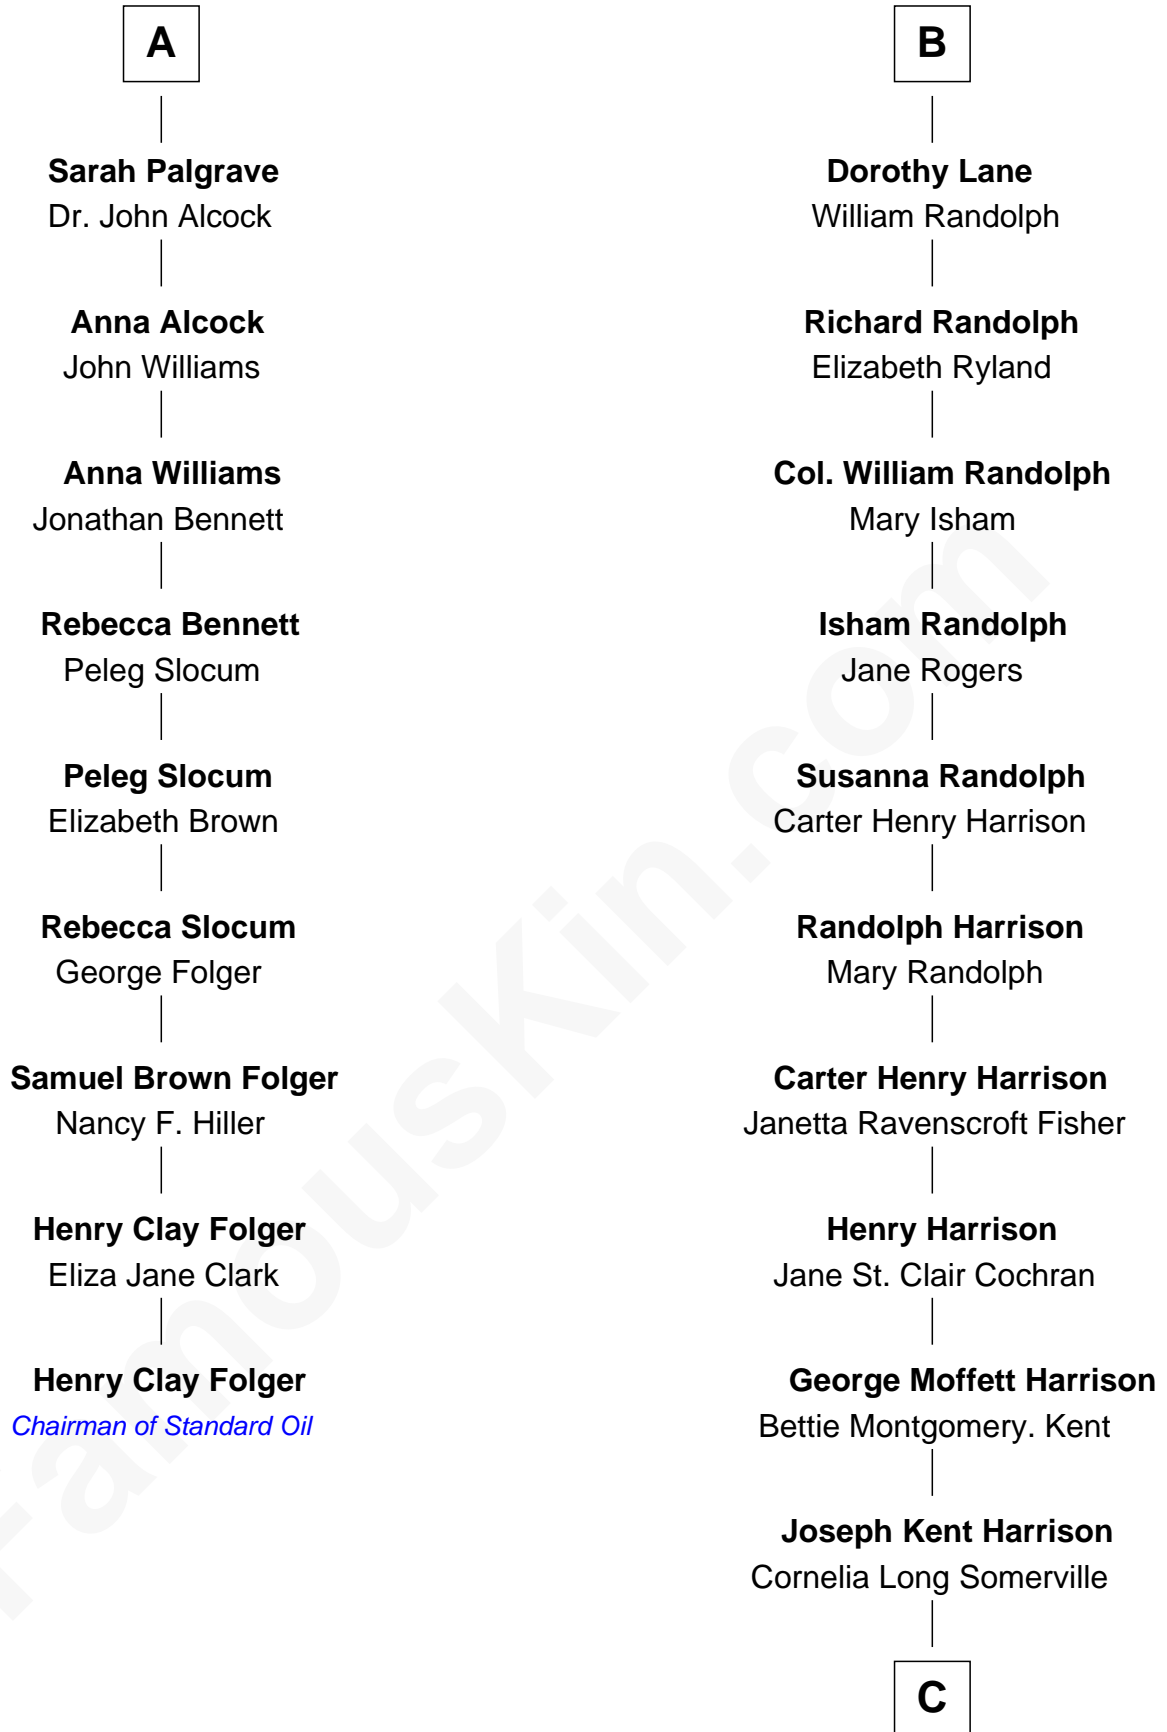

## Relationship Chart of

### Henry Clay Folger

*Founder of Folger Shakespeare Library and Chairman of Standard Oil*

15th cousin 4 times removed of

**Edward Norton**

*Movie Actor*

**C**

**Betty Kent Harrison**  
Edward Mower Norton

**Edward Mower Norton**  
Lydia Robinson Rouse