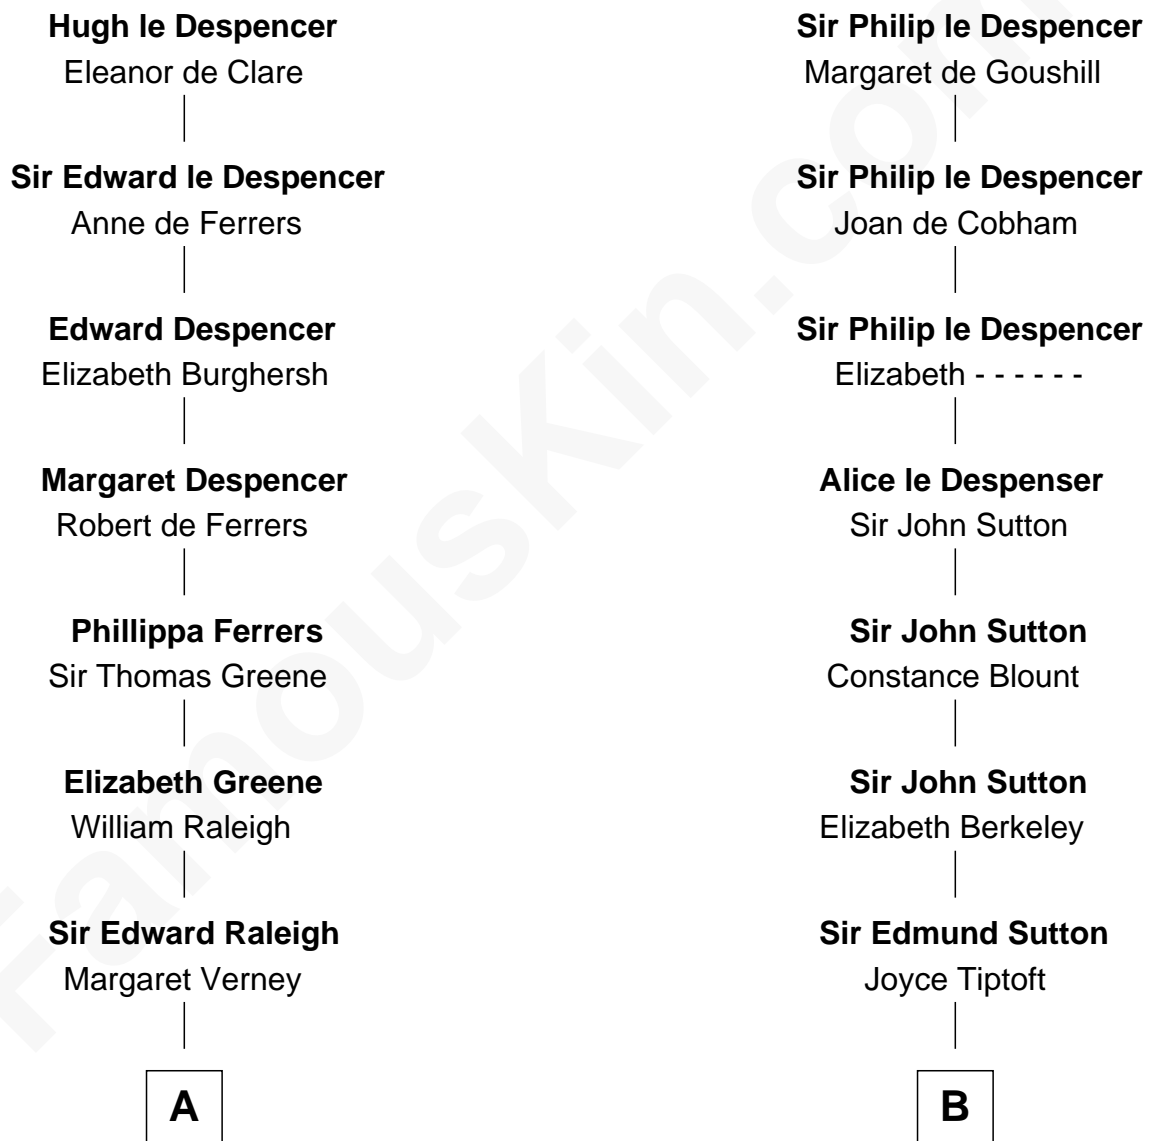

FamousKin.com

Relationship Chart of

Henry Clay Folger

Founder of Folger Shakespeare Library and Chairman of Standard Oil

18th cousin 1 time removed of

Oliver Wendell Holmes, Sr.

American "Fireside" Poet

Sir Hugh le Despencer

Isabella de Beauchamp

C

Samuel Brown Folger

Nancy F. Hiller

Henry Clay Folger

Eliza Jane Clark

Henry Clay Folger

Chairman of Standard Oil