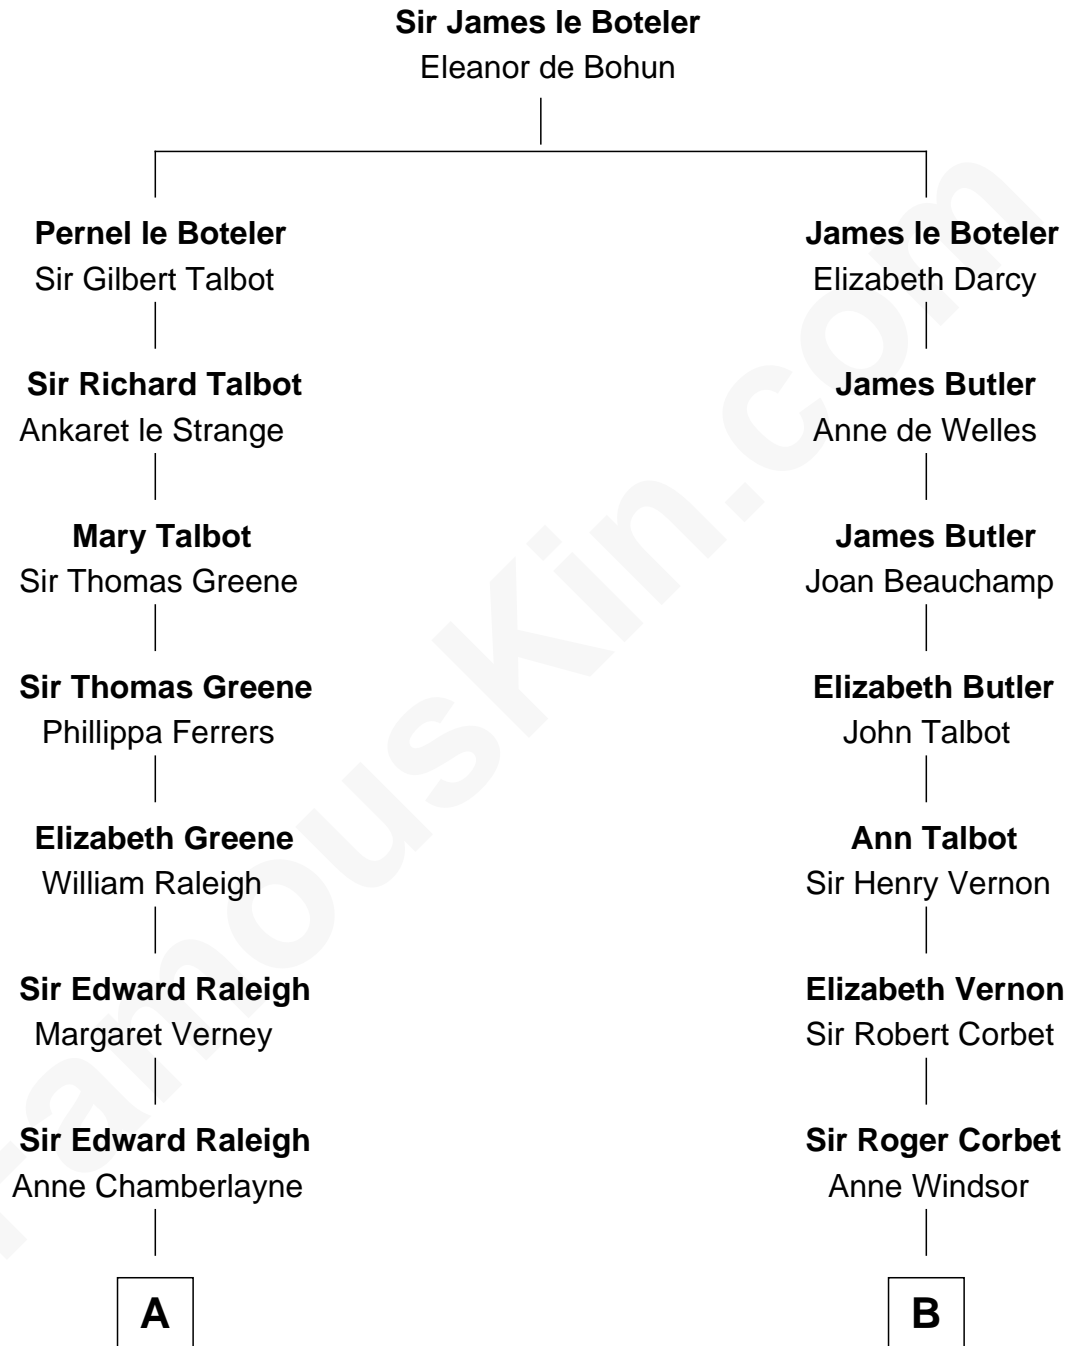

FamousKin.com

Relationship Chart of

Henry Clay Folger

Founder of Folger Shakespeare Library and Chairman of Standard Oil

16th cousin 2 times removed of

James Russell Lowell

American "Fireside" Poet

C

Henry Clay Folger

Eliza Jane Clark

Henry Clay Folger

Chairman of Standard Oil

FamousKin.com