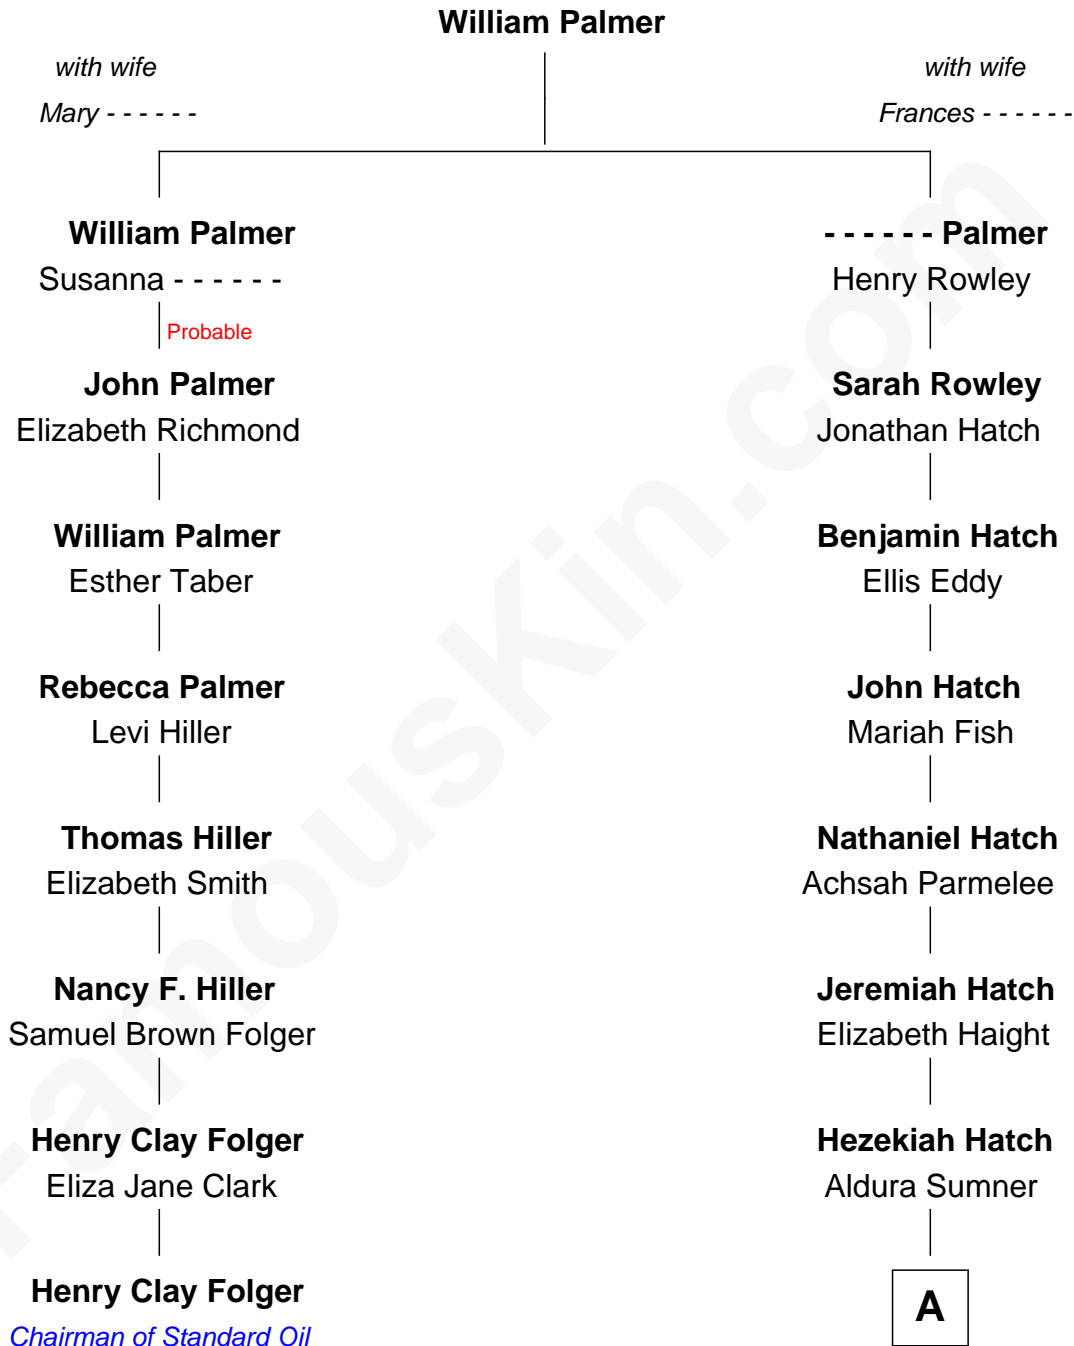

## Relationship Chart of

### Henry Clay Folger

*Founder of Folger Shakespeare Library and Chairman of Standard Oil*

7th cousin 3 times removed of

**Orrin Hatch**

*U.S. Senator from Utah*

**A**

Jeremiah Hatch

Louisa Pool Alexander

Josephus Hatch

Martha Luella Thomas

Jesse Hatch

Helen Frances Kamm

Orrin Hatch

*U.S. Senator from Utah*