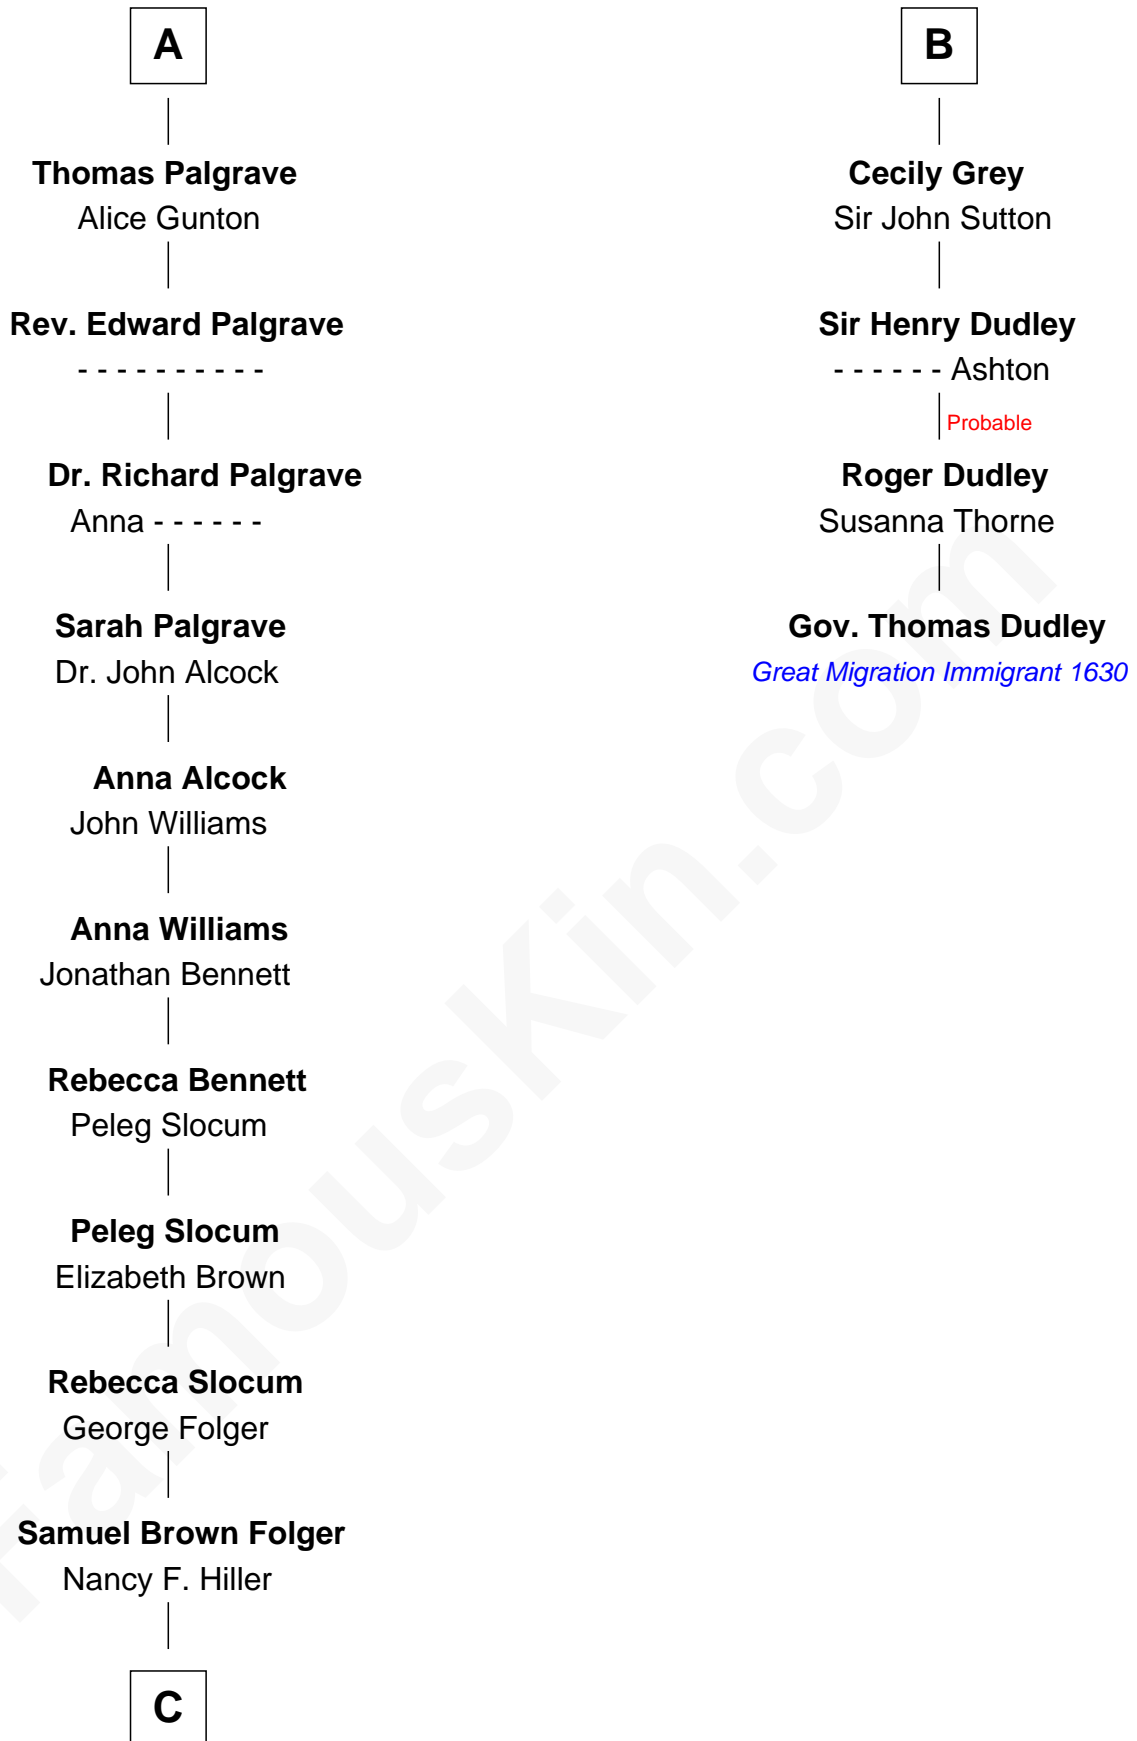

FamousKin.com

Relationship Chart of

Henry Clay Folger

Founder of Folger Shakespeare Library and Chairman of Standard Oil

10th cousin 8 times removed of

Gov. Thomas Dudley

(1576 - 1653) Great Migration Immigrant 1630

Bartholomew de Badlesmere

Margaret de Clare

Elizabeth de Badlesmere

Sir William de Bohun

Elizabeth de Bohun

Sir Richard Fitzalan

Elizabeth Fitzalan

Sir Robert Goushill

A

Margery de Badlesmere

Sir William de Ros

Thomas de Ros

Beatrice de Stafford

Margaret de Ros

Sir Reynold Grey

Margaret Grey

Sir William Bonville

William Bonville

Elizabeth Harington

William Bonville

Katherine Neville

Cecily Bonville

Thomas Grey

B