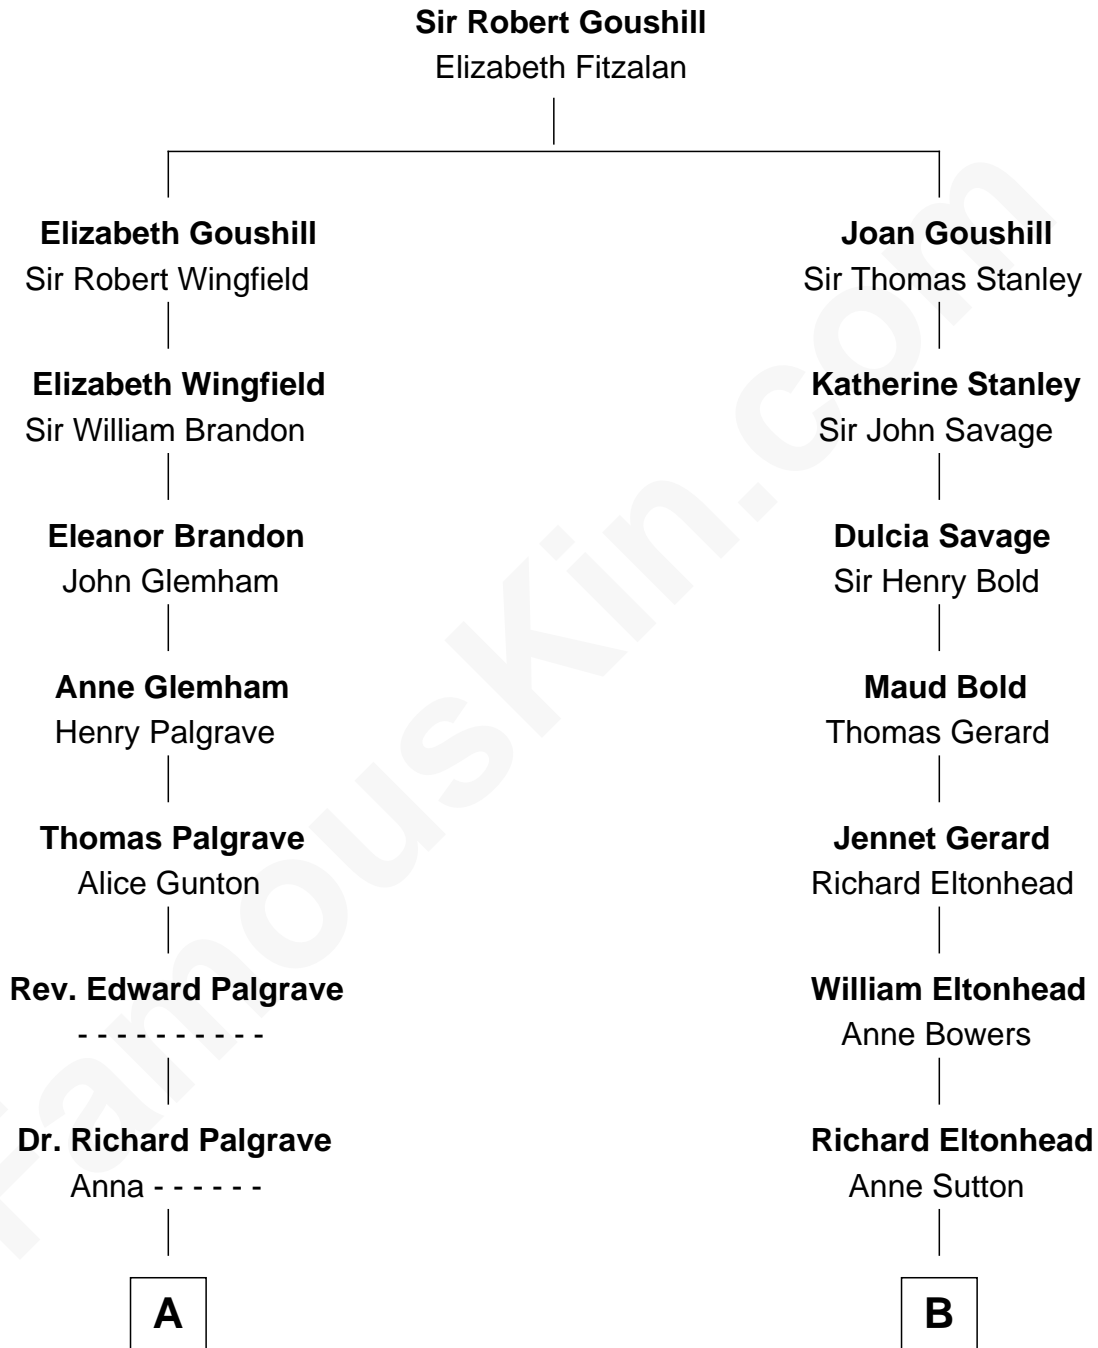

FamousKin.com

Relationship Chart of

Henry Clay Folger

Founder of Folger Shakespeare Library and Chairman of Standard Oil

10th cousin 5 times removed of

Richard Henry Lee

Signer of the Declaration of Independence