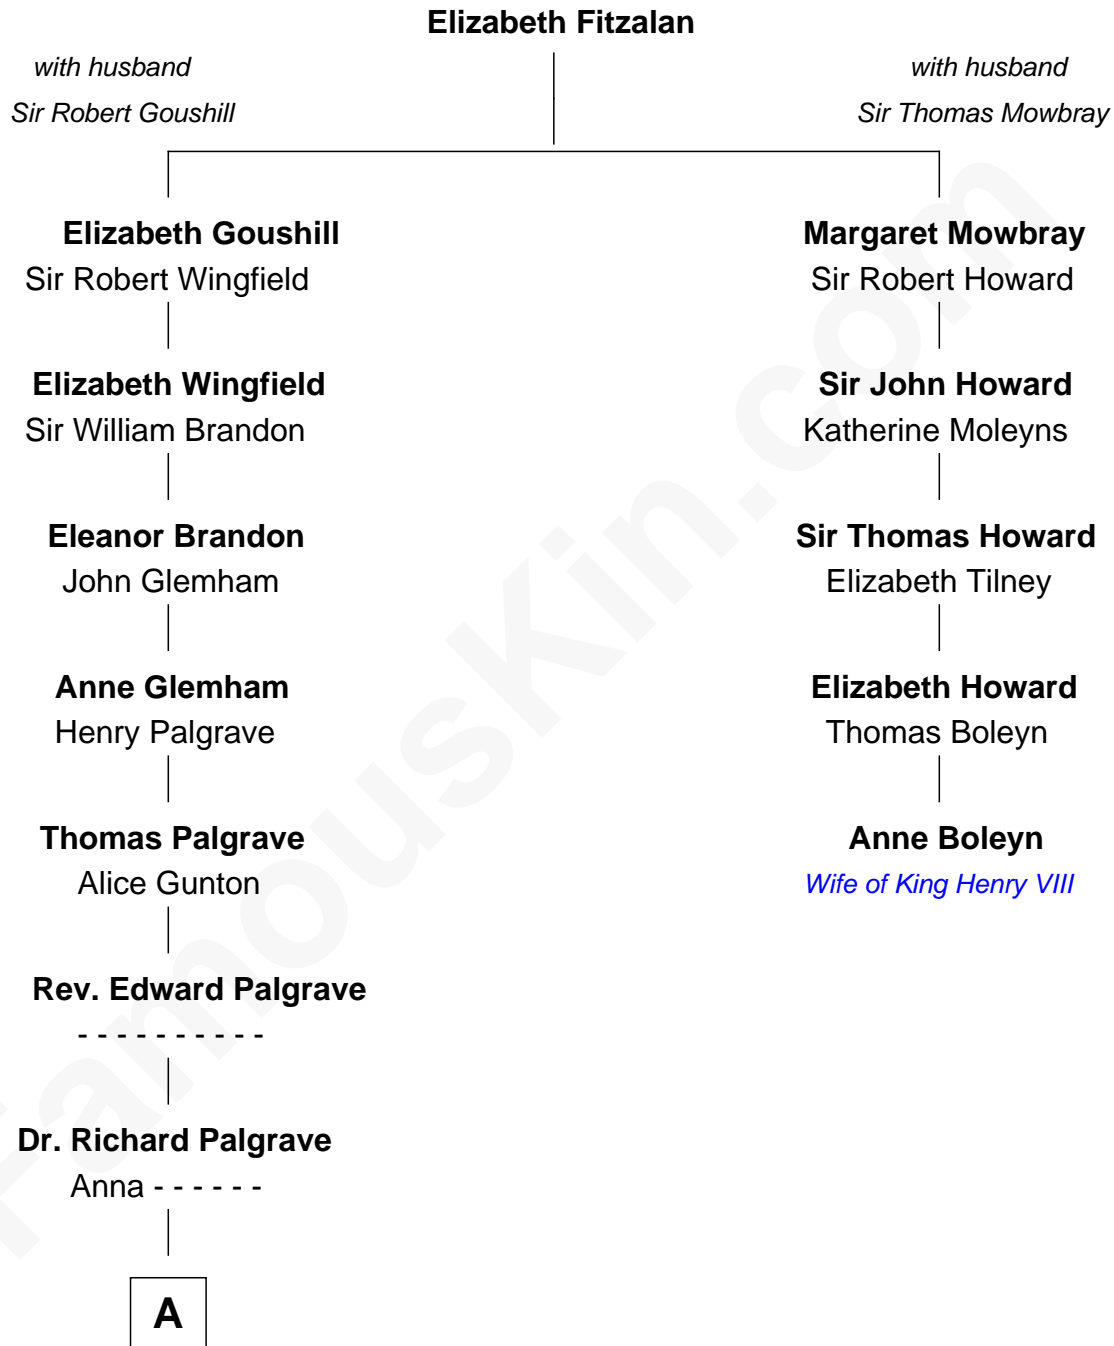

## Relationship Chart of

### Henry Clay Folger

*Founder of Folger Shakespeare Library and Chairman of Standard Oil*

4th cousin 11 times removed of

**Anne Boleyn**

*2nd Wife of King Henry VIII*

**A**

**Sarah Palgrave**

Dr. John Alcock