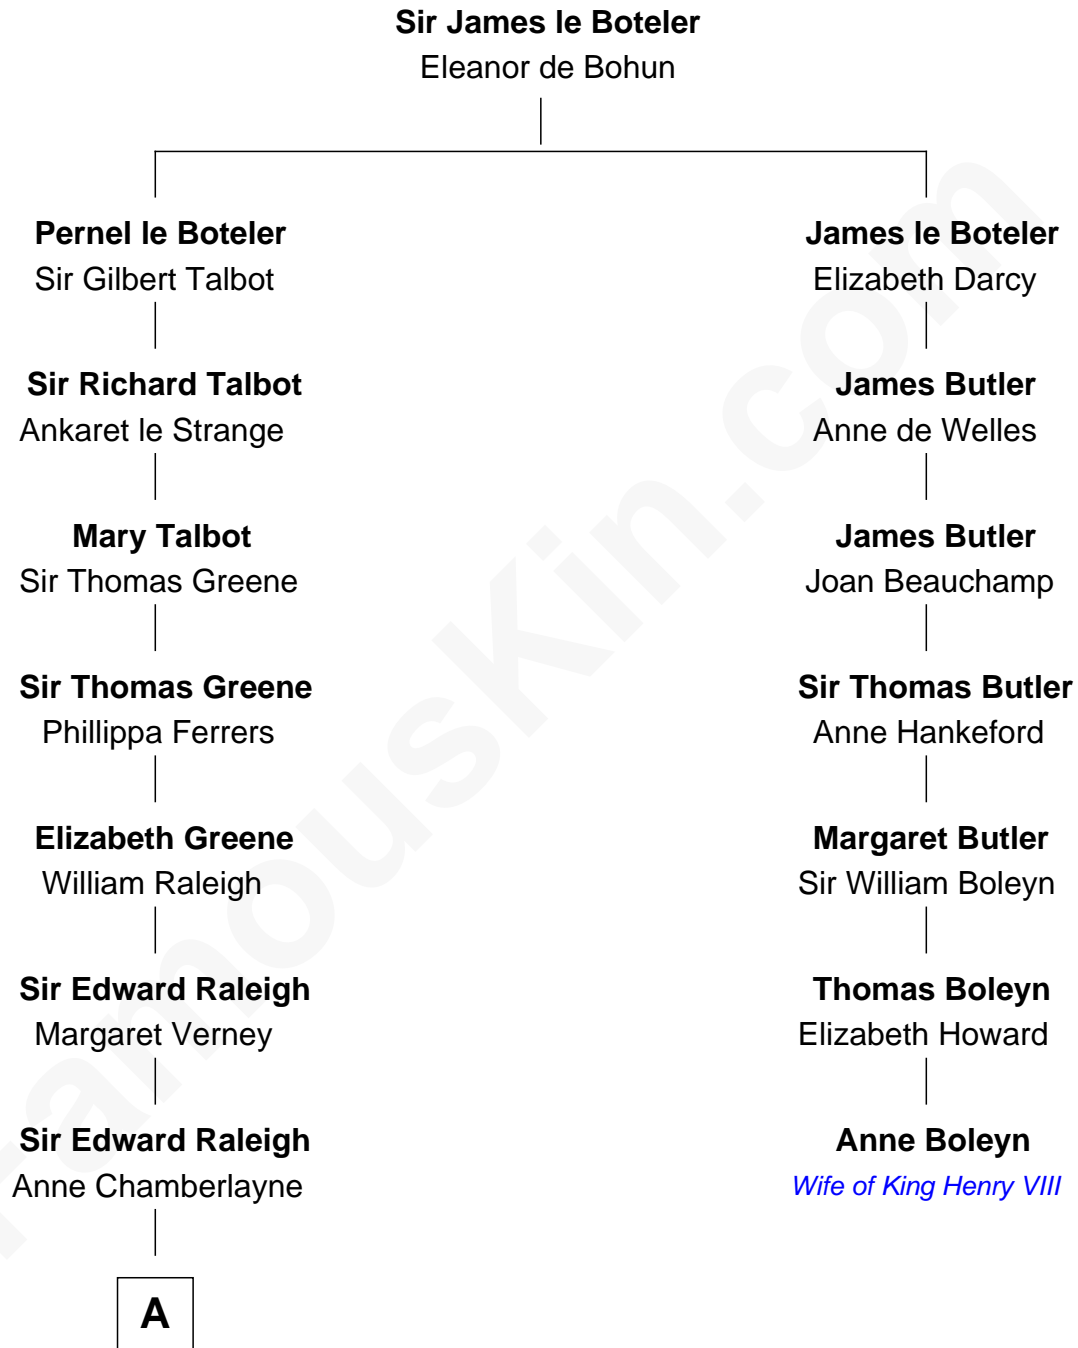

FamousKin.com

Relationship Chart of

Henry Clay Folger

Founder of Folger Shakespeare Library and Chairman of Standard Oil

6th cousin 12 times removed of

Anne Boleyn

2nd Wife of King Henry VIII

B

Henry Clay Folger

Eliza Jane Clark

Henry Clay Folger

Chairman of Standard Oil

FamousKin.com