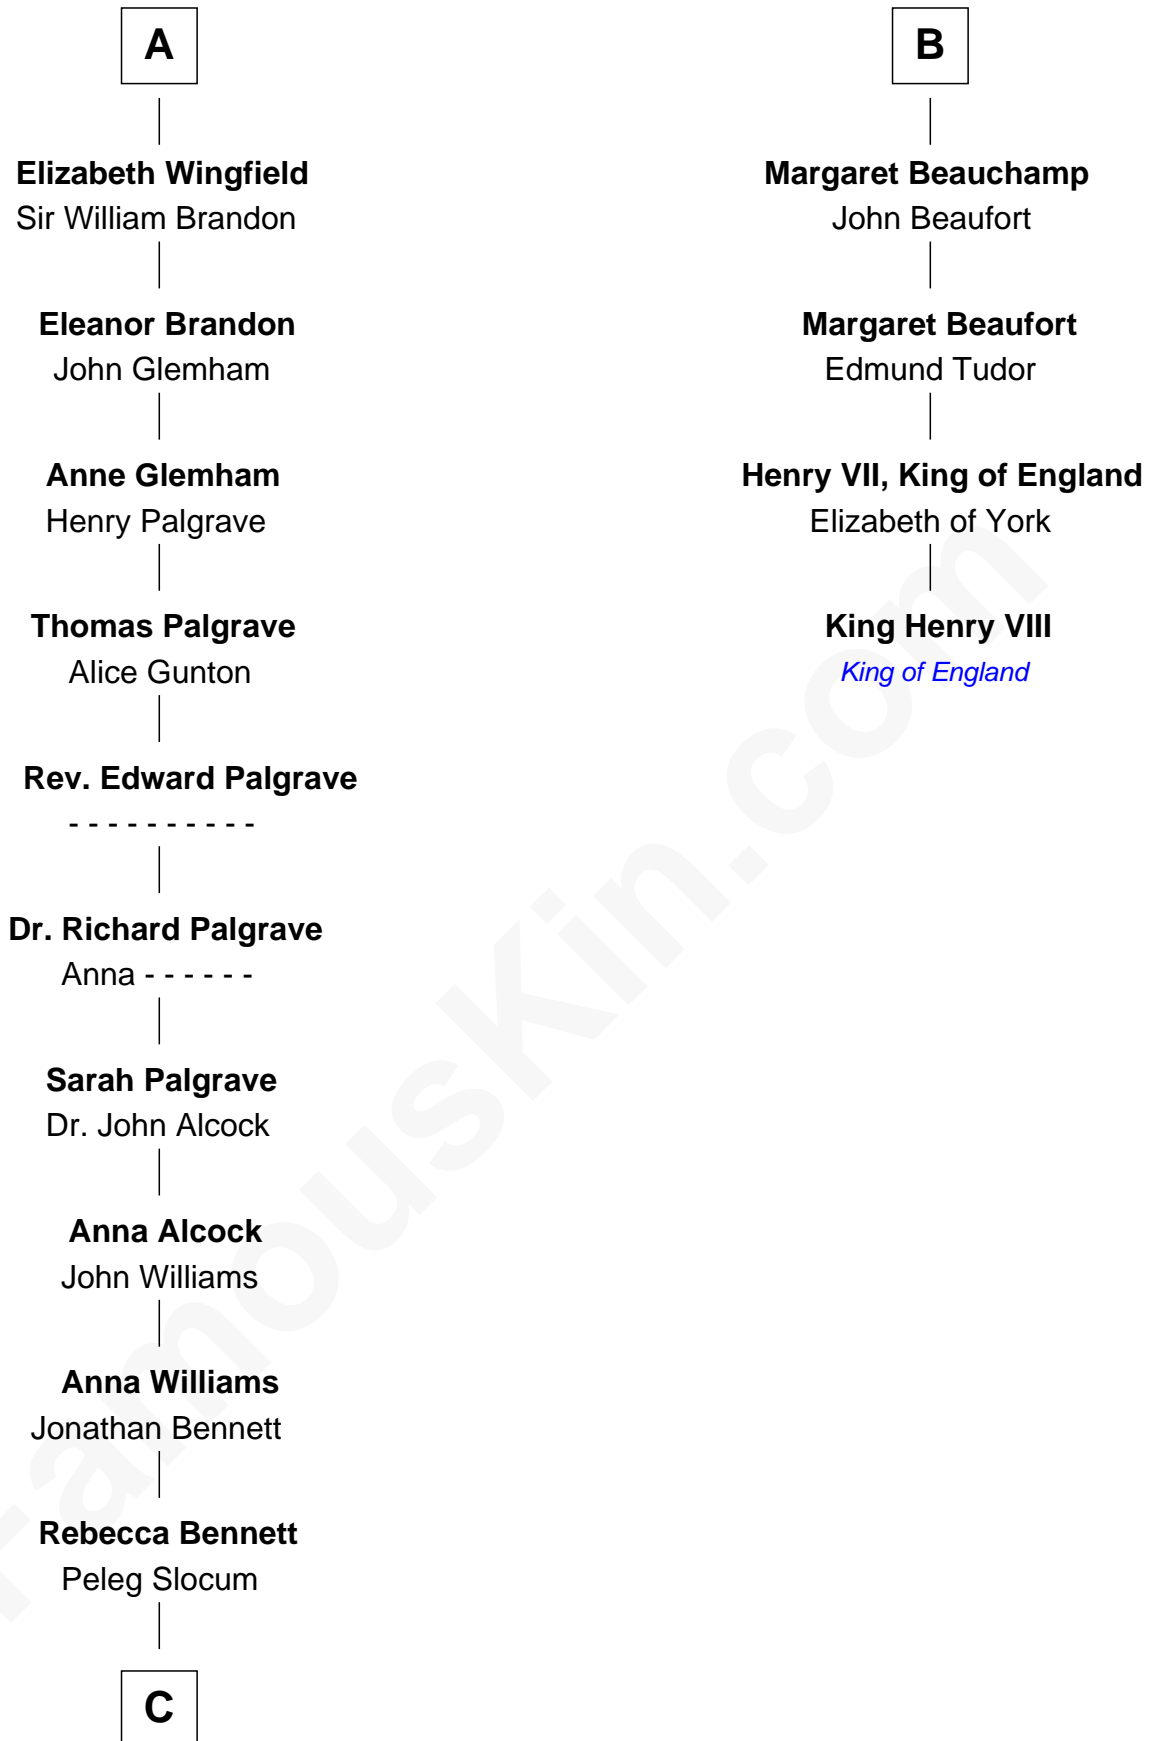

FamousKin.com

Relationship Chart of

Henry Clay Folger

Founder of Folger Shakespeare Library and Chairman of Standard Oil

10th cousin 11 times removed of

King Henry VIII

King of England

Sir Humphrey de Bohun
Maud of Eu

Sir Humphrey de Bohun
Eleanor de Braiose

Humphrey de Bohun
Maud de Fiennes

Humphrey de Bohun
Elizabeth Plantagenet

Sir William de Bohun
Elizabeth de Badlesmere

Elizabeth de Bohun
Sir Richard Fitzalan

Elizabeth Fitzalan
Sir Robert Goushill

Elizabeth Goushill
Sir Robert Wingfield

A

Alice de Bohun
Roger de Tony

Alice de Tony
Sir Walter de Beauchamp

Roger de Beauchamp

Sir Roger de Beauchamp
Sibyl de Pateshulle

Sir Roger de Beauchamp
Joan de Clopton

Sir Roger Beauchamp
Mary -----

Sir John Beauchamp
Edith Stourton

B

C

Peleg Slocum
Elizabeth Brown

Rebecca Slocum
George Folger

Samuel Brown Folger
Nancy F. Hiller

Henry Clay Folger
Eliza Jane Clark