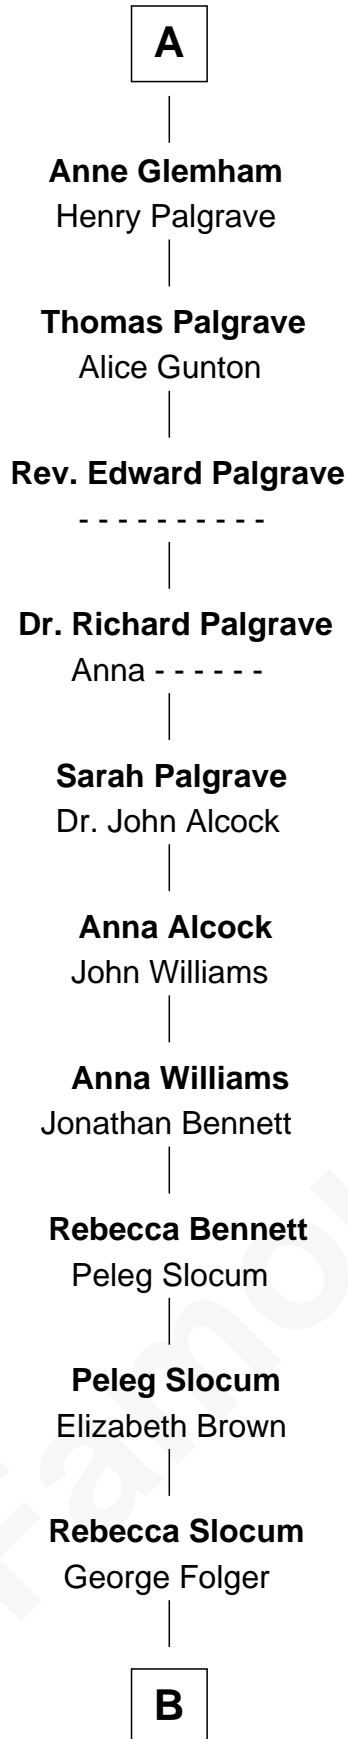

# FamousKin.com

## Relationship Chart of

### Henry Clay Folger

*Founder of Folger Shakespeare Library and Chairman of Standard Oil*

7th cousin 12 times removed of

**King Henry VIII**  
*King of England*

**B**

—  
**Samuel Brown Folger**

Nancy F. Hiller

—  
**Henry Clay Folger**

Eliza Jane Clark

—  
**Henry Clay Folger**

*Chairman of Standard Oil*

FamousKin.com