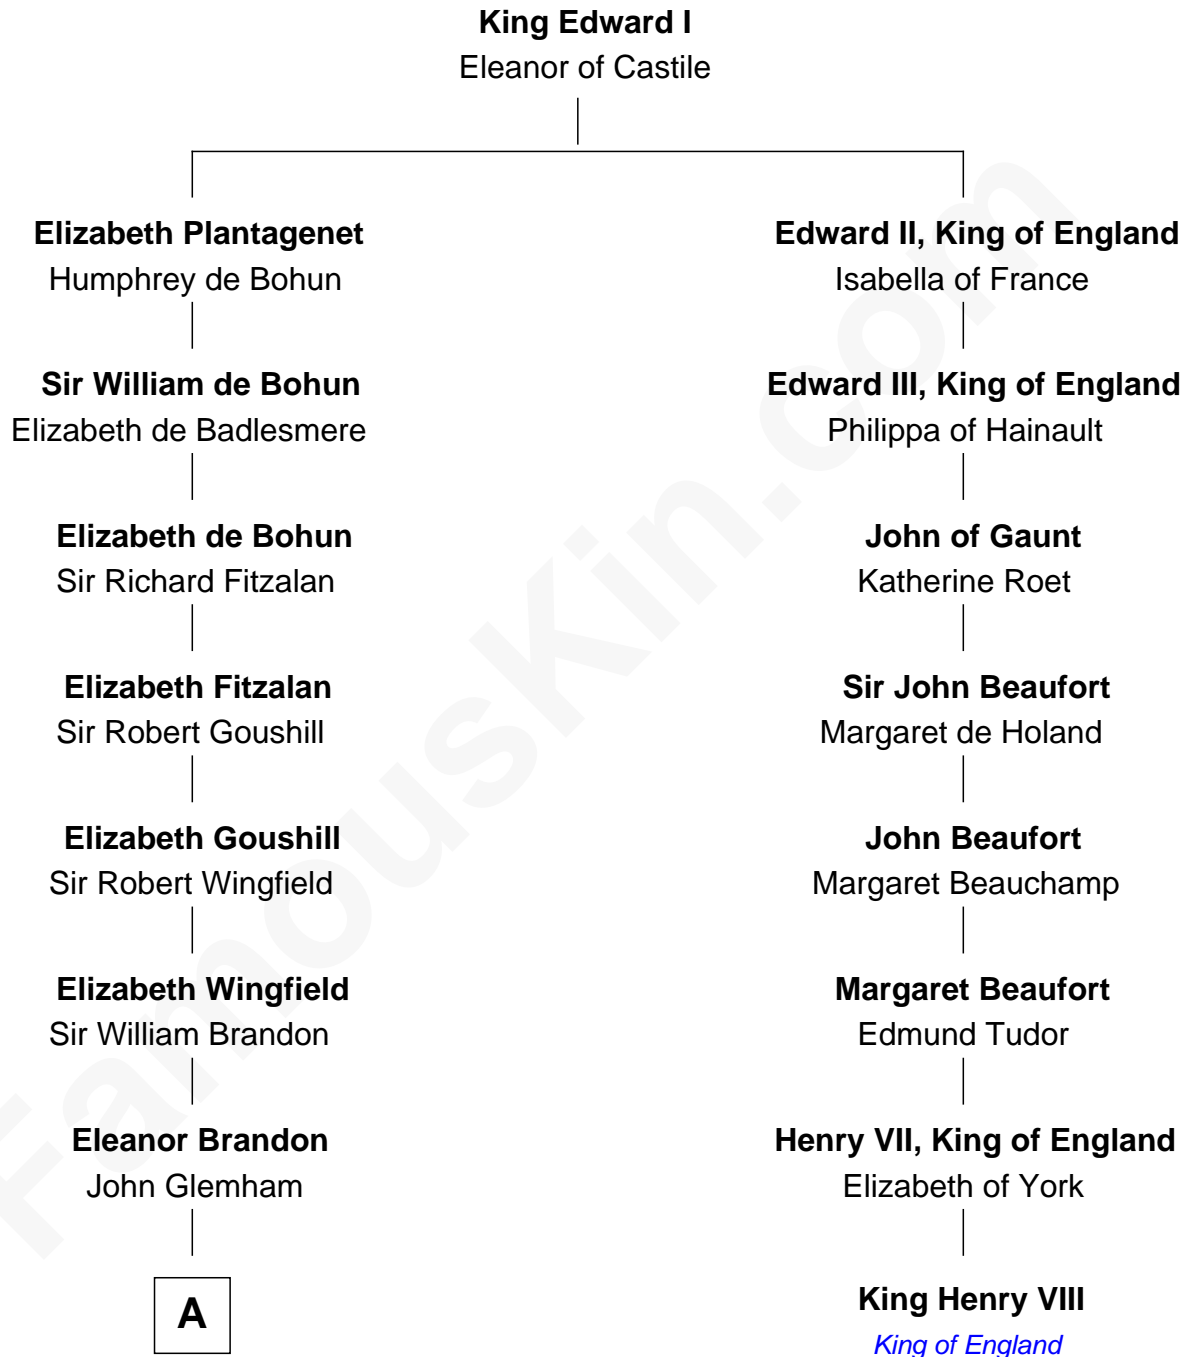

## Relationship Chart of

### Henry Clay Folger

*Founder of Folger Shakespeare Library and Chairman of Standard Oil*

7th cousin 12 times removed of

**King Henry VIII**  
*King of England*

**B**

—  
**Samuel Brown Folger**

Nancy F. Hiller

—  
**Henry Clay Folger**

Eliza Jane Clark

—  
**Henry Clay Folger**

*Chairman of Standard Oil*

FamousKin.com