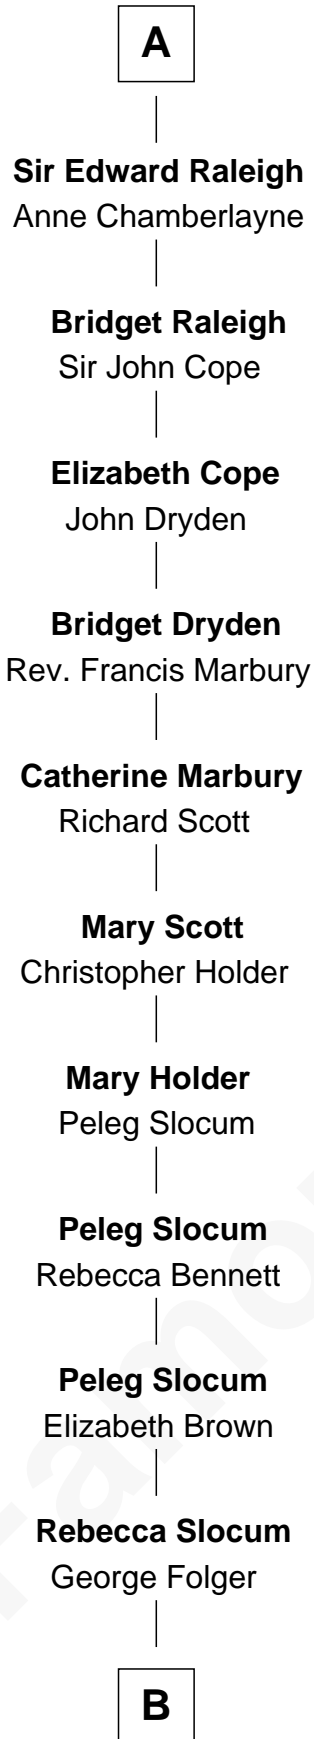

# FamousKin.com

## Relationship Chart of

### Henry Clay Folger

*Founder of Folger Shakespeare Library and Chairman of Standard Oil*

6th cousin 13 times removed of

**King Henry VIII**  
*King of England*

**Sir Hugh I de Audley**  
Iseult de Mortimer

**B**

—  
**Samuel Brown Folger**

Nancy F. Hiller

—  
**Henry Clay Folger**

Eliza Jane Clark

—  
**Henry Clay Folger**

*Chairman of Standard Oil*

FamousKin.com