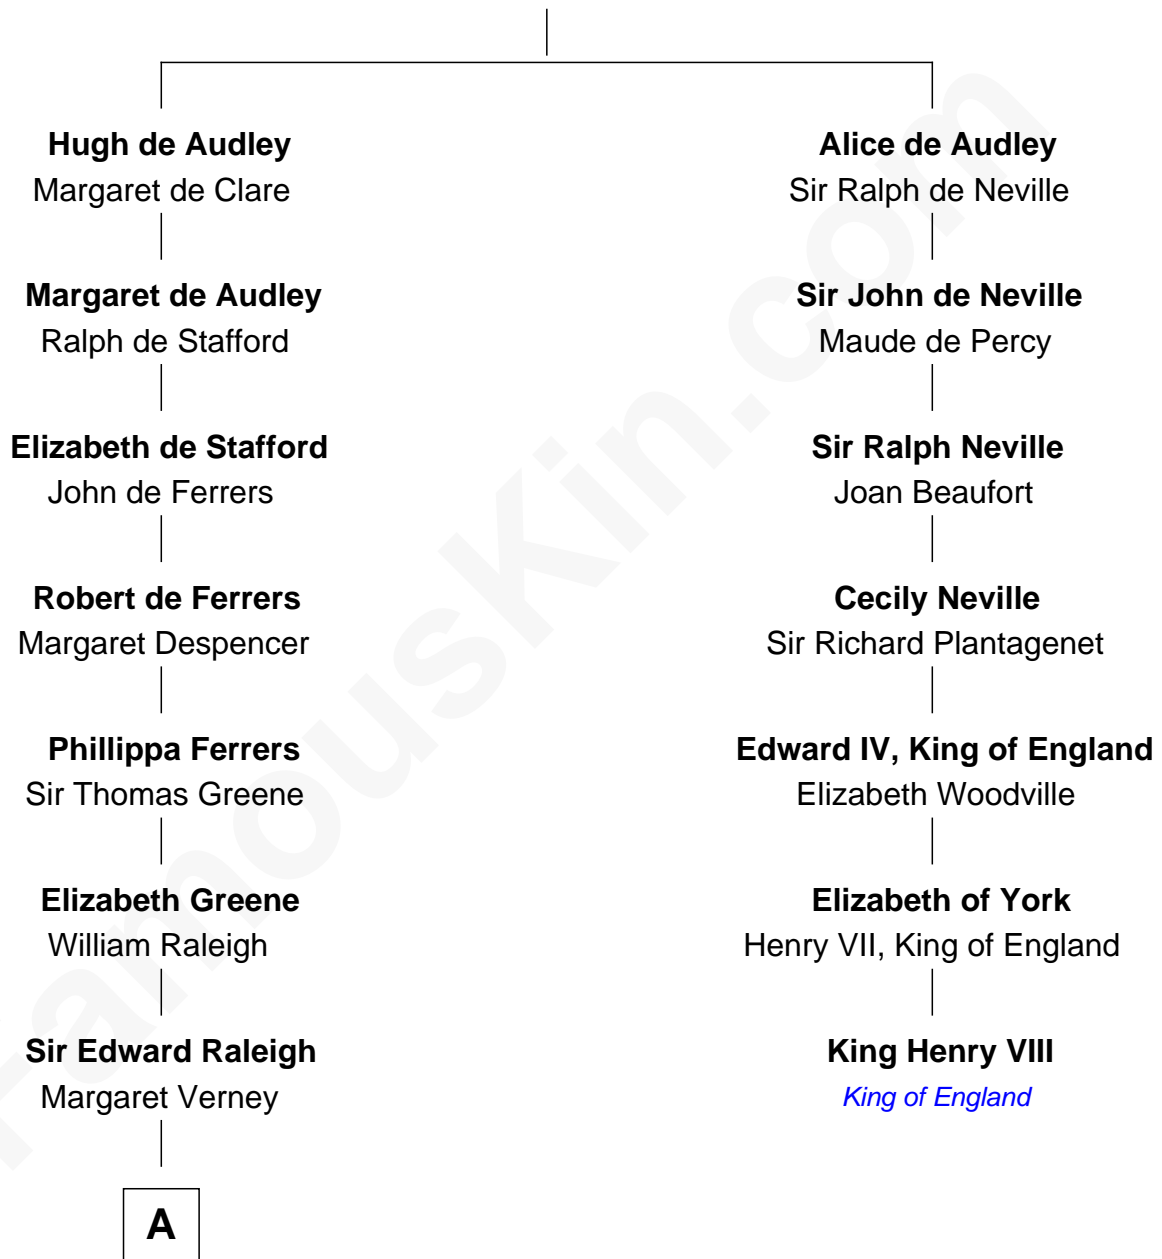

## Relationship Chart of

### Henry Clay Folger

*Founder of Folger Shakespeare Library and Chairman of Standard Oil*

6th cousin 13 times removed of

**King Henry VIII**  
*King of England*

**Sir Hugh I de Audley**  
Iseult de Mortimer

**B**

—  
**Samuel Brown Folger**

Nancy F. Hiller

—  
**Henry Clay Folger**

Eliza Jane Clark

—  
**Henry Clay Folger**

*Chairman of Standard Oil*

FamousKin.com