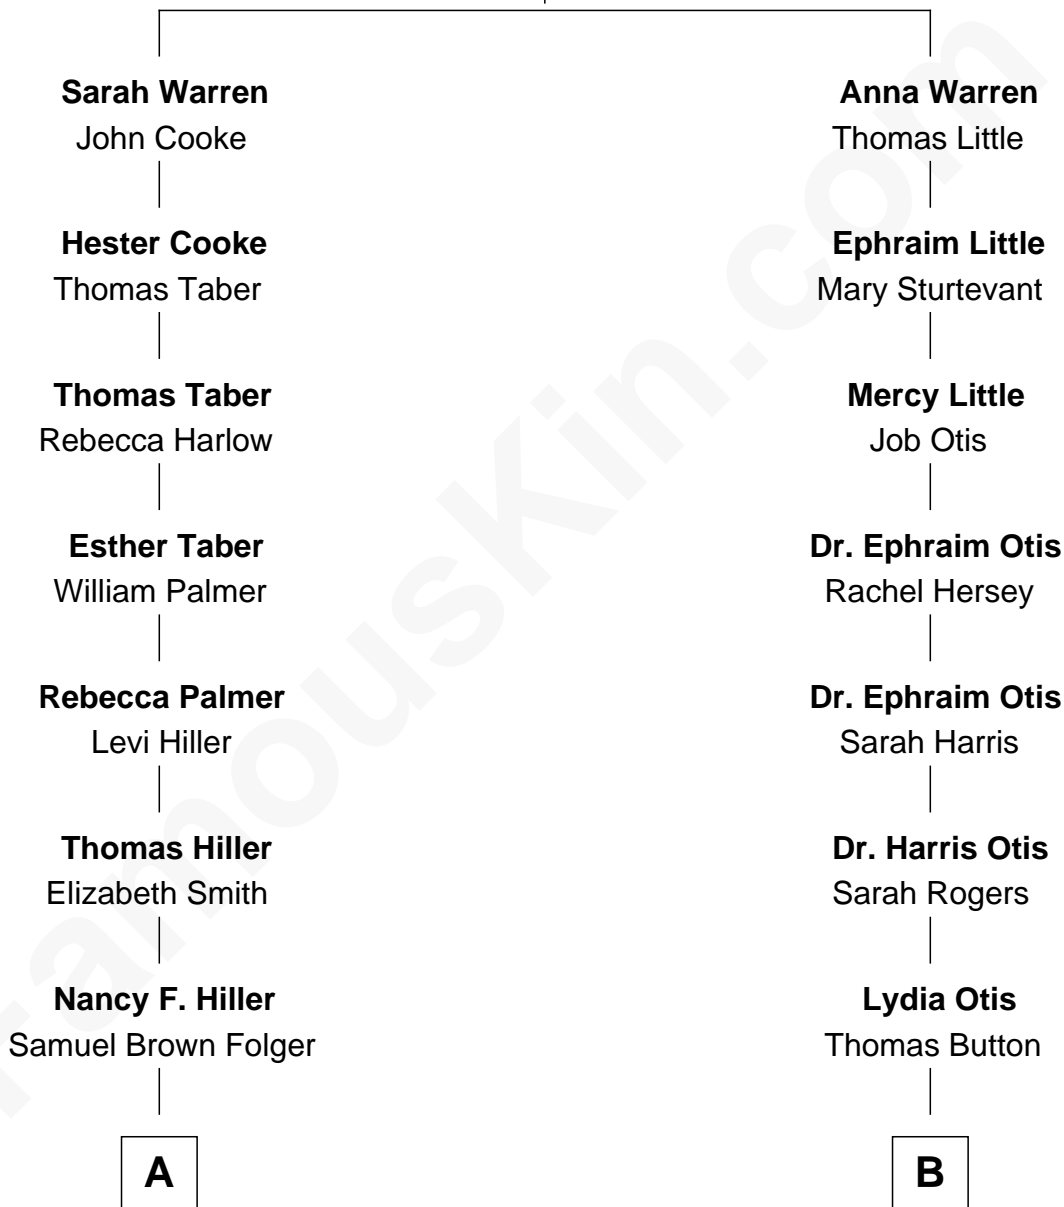

FamousKin.com

Relationship Chart of

Henry Clay Folger

Founder of Folger Shakespeare Library and Chairman of Standard Oil

8th cousin 1 time removed of

Willis Carrier

Inventor of Air Conditioning

Richard Warren
Elizabeth Walker

A

Henry Clay Folger
Eliza Jane Clark

Henry Clay Folger
Chairman of Standard Oil

B

Ann Elizabeth Button
David Joy Haviland

Elizabeth R. Haviland
Duane Williams Carrier

Willis Carrier
Inventor of Air Conditioning