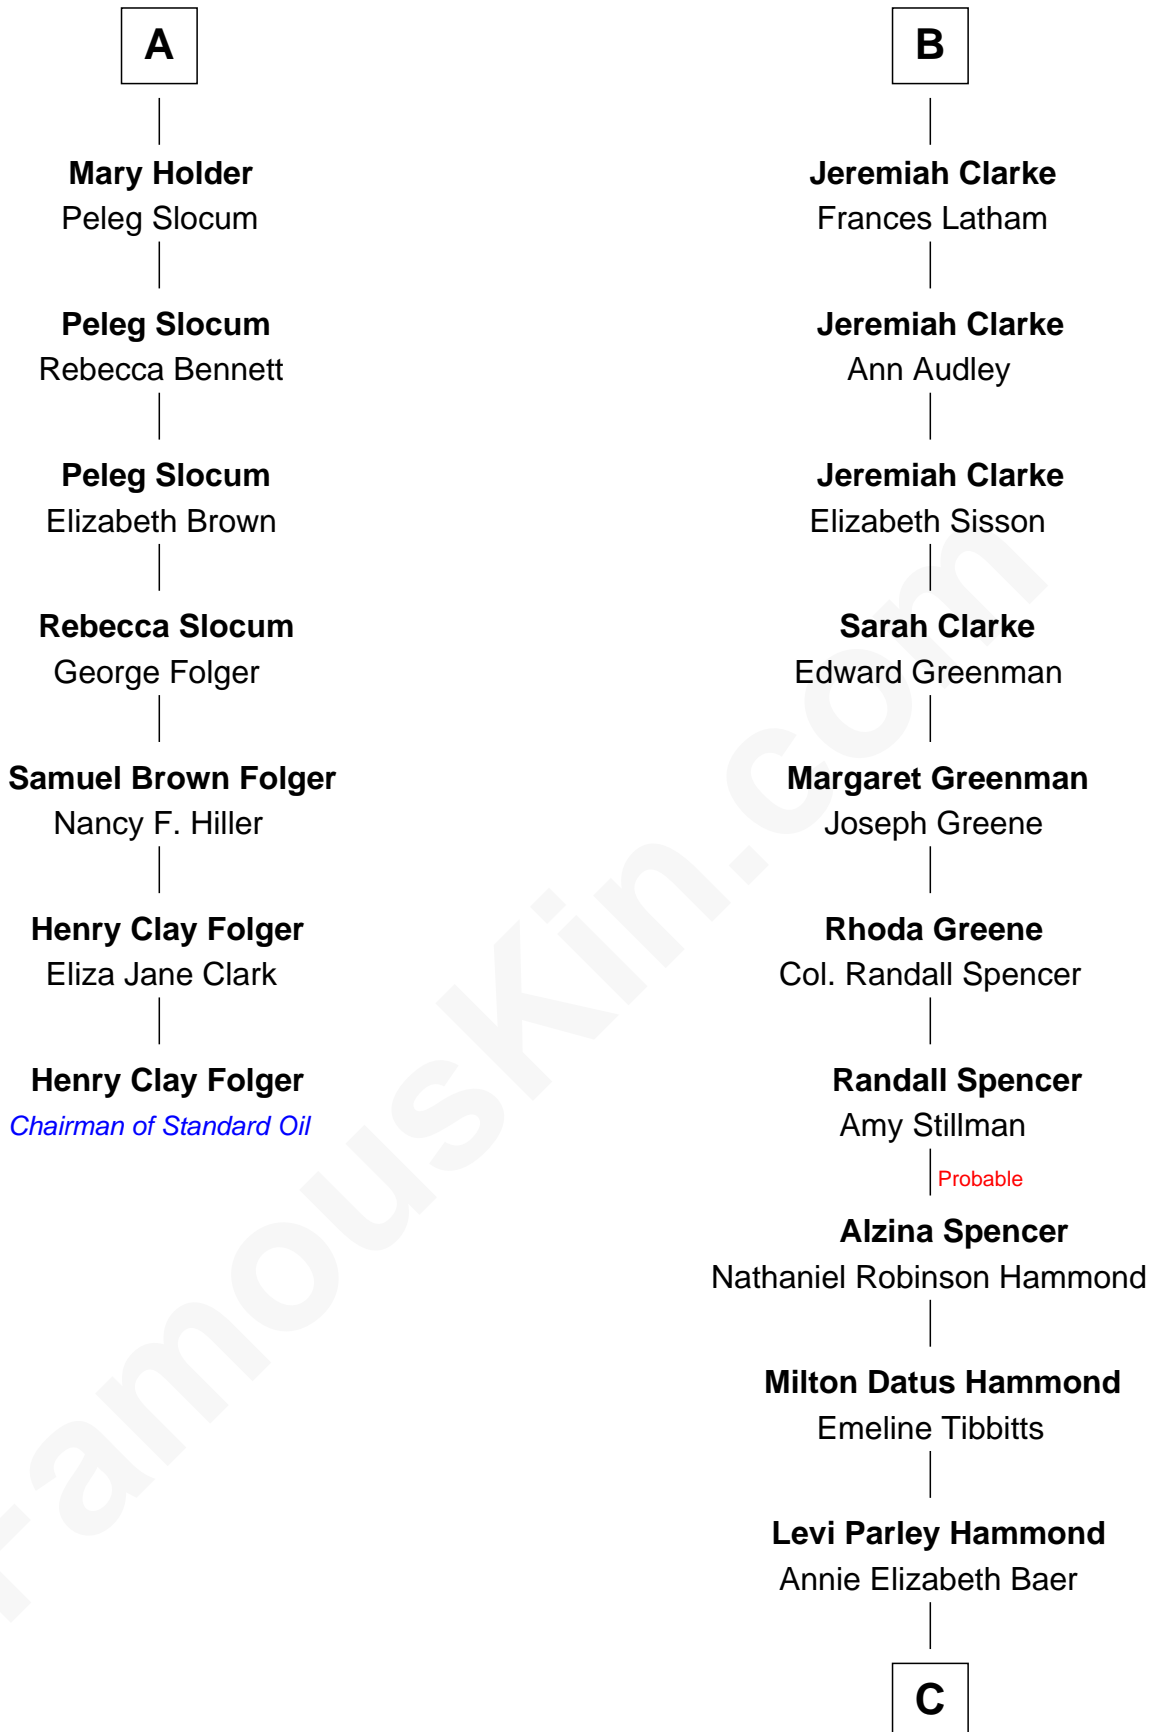

## Relationship Chart of

### Henry Clay Folger

*Founder of Folger Shakespeare Library and Chairman of Standard Oil*

13th cousin 7 times removed of

**Amy Adams**

*Movie Actress*

**Sir Thomas Blount**  
Margaret de Gresley

**Sir Thomas Blount**  
Agnes Hawley

**A**

**Sanchia Blount**  
Edward Langford

**Alice Langford**  
John Stradling

**Anne Stradling**  
Sir John Danvers

**Anne Danvers**  
Thomas Lovett

**Elizabeth Lovett**  
Anthony Cave

**Mary Cave**  
Sir Jerome Weston

**Mary Weston**  
William Clerke

**B**

**C**

**Grant Levi Hammond**

Rita Otterbeck

**Colleen Hammond**

Joseph Hugh Hicken

**Kathryn Hicken**