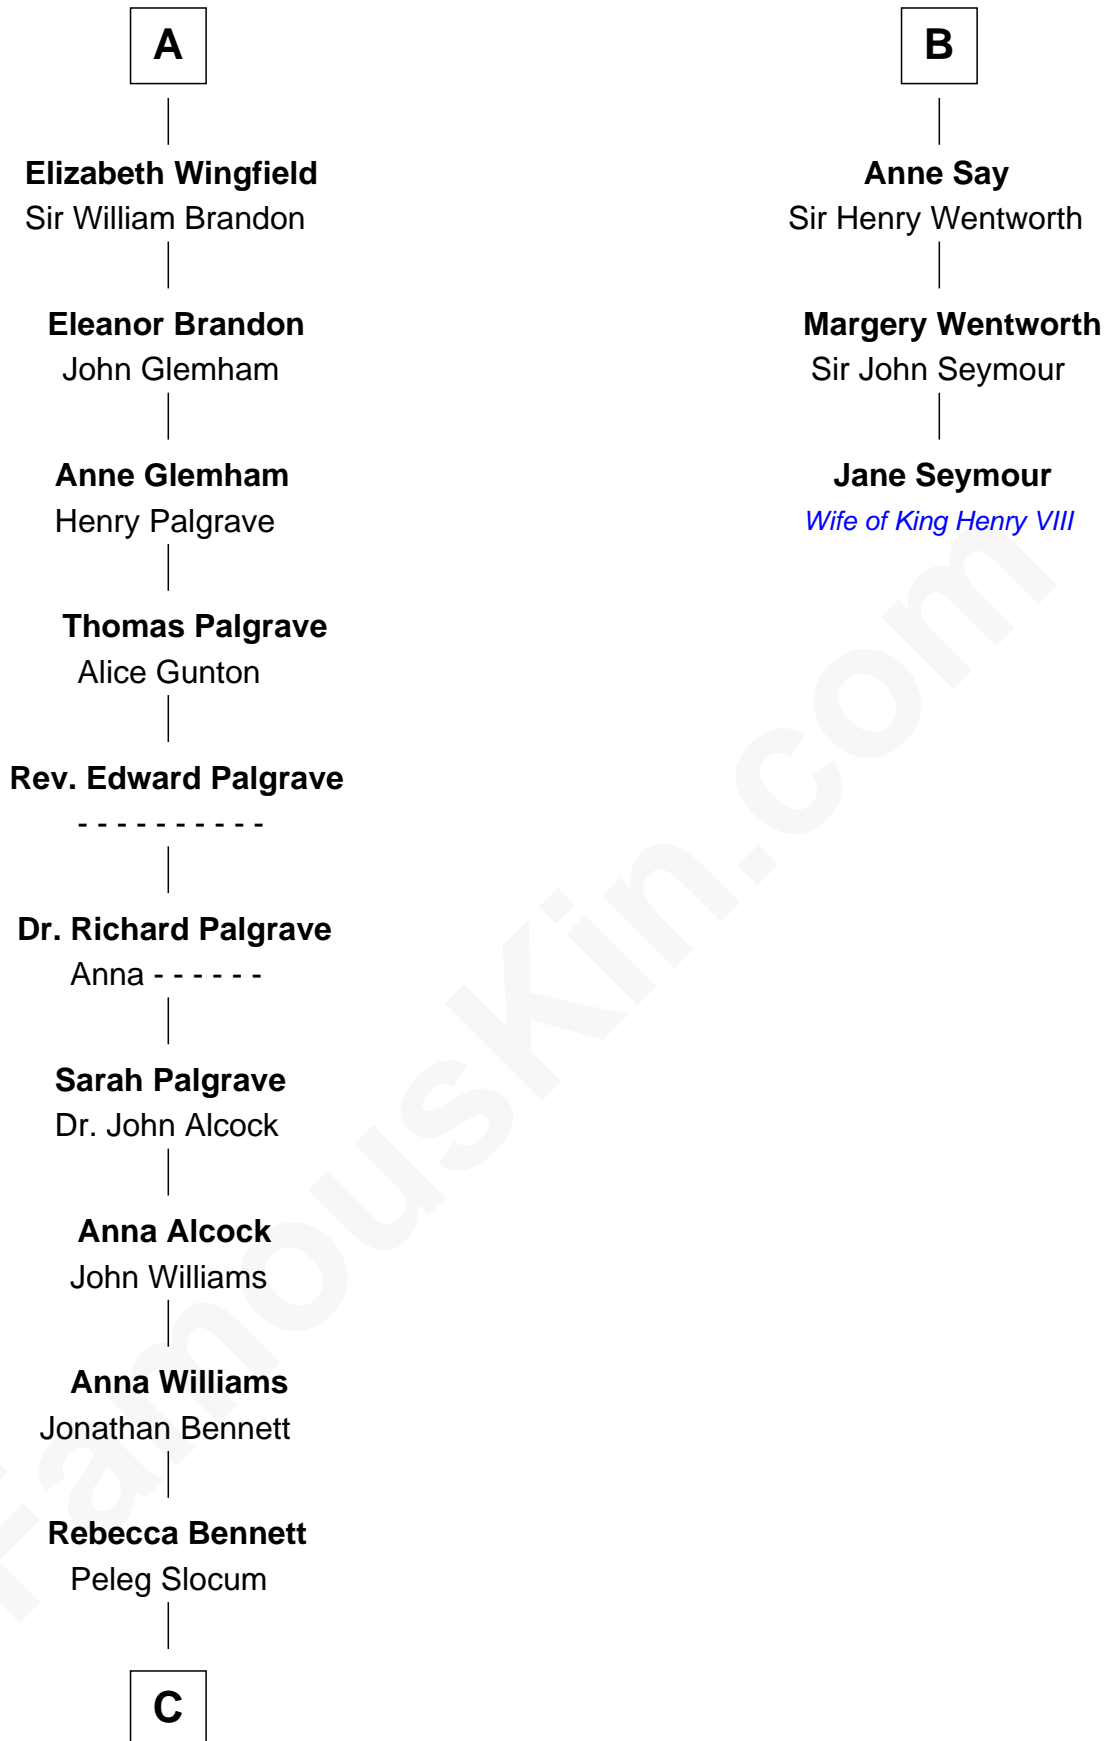

FamousKin.com

Relationship Chart of

Henry Clay Folger

Founder of Folger Shakespeare Library and Chairman of Standard Oil

9th cousin 12 times removed of

Jane Seymour

3rd Wife of King Henry VIII

Sir Humphrey de Bohun

Eleanor de Bohun

Sir John de Verdun

Maud de Verdun

Sir John de Grey

Sir Roger de Grey

Elizabeth de Hastings

Sir Reynold de Grey

Eleanor le Strange

Ida Grey

John Cokayne

Elizabeth Cokayne

Sir Laurence Cheney

Elizabeth Cheney

Sir John Say

B

C