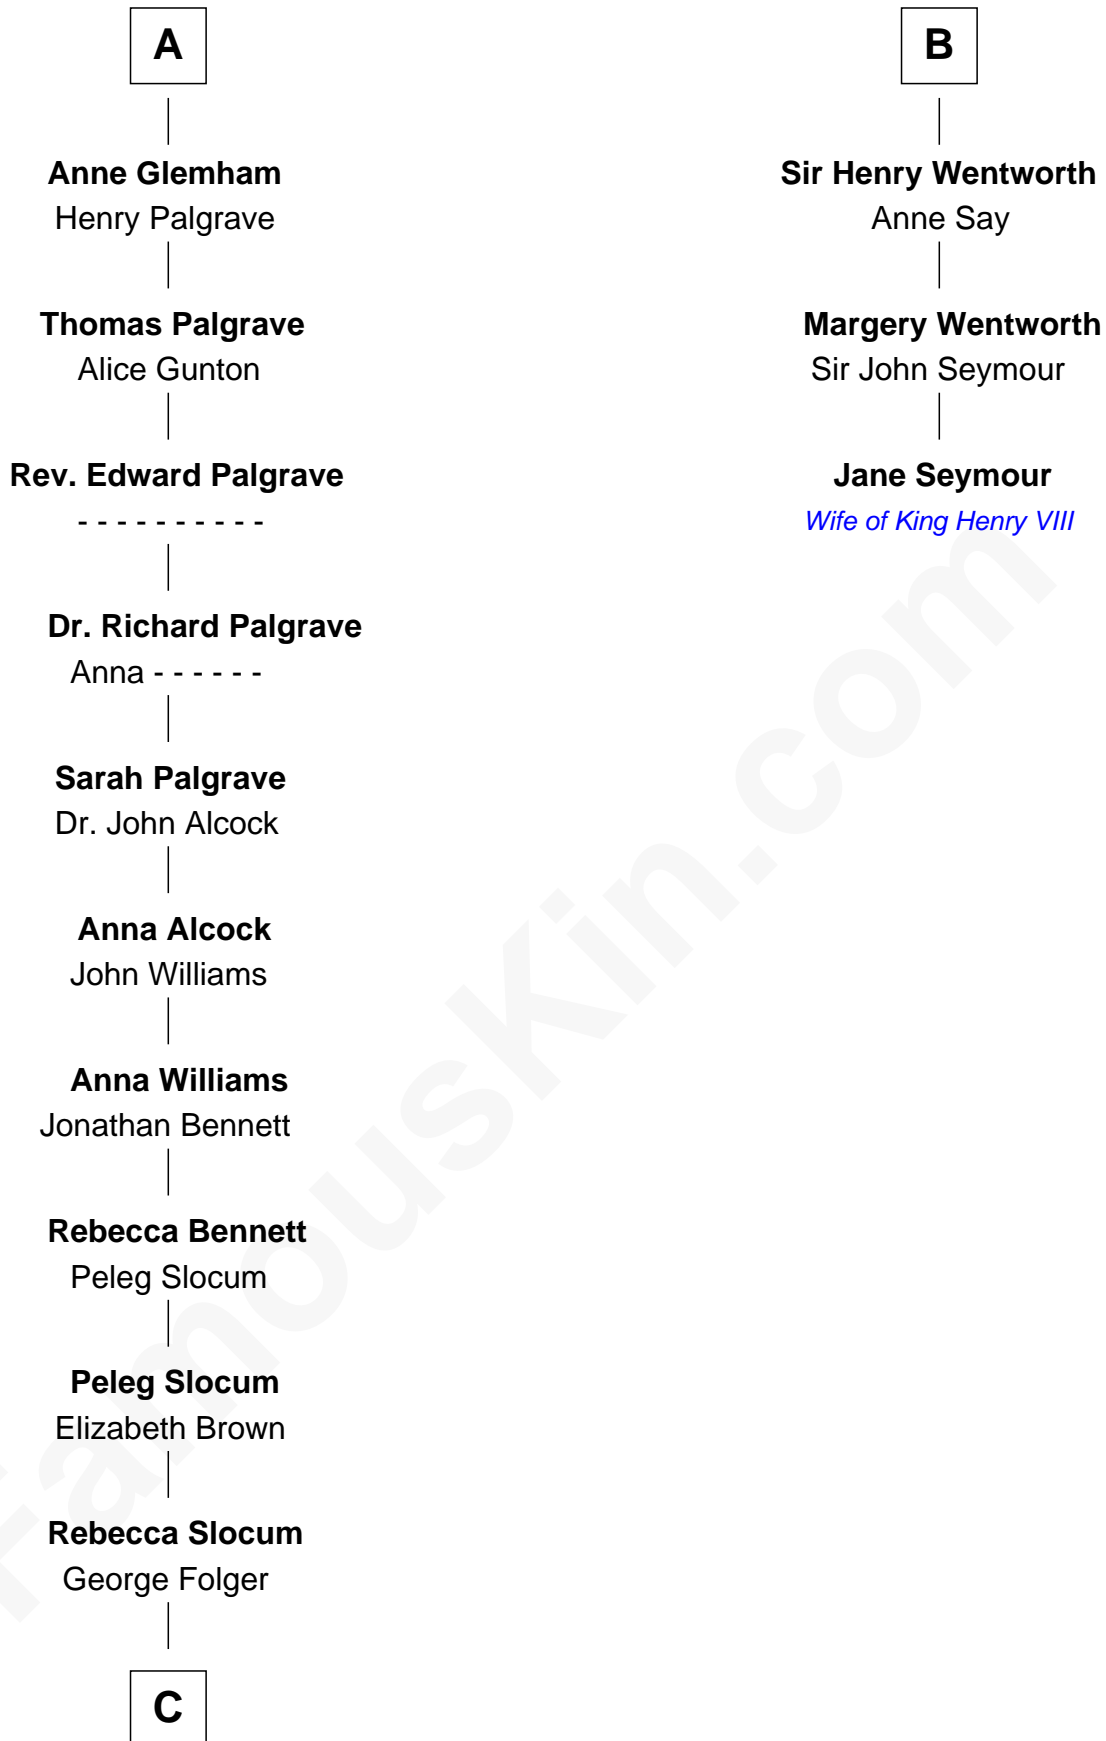

FamousKin.com

Relationship Chart of

Henry Clay Folger

Founder of Folger Shakespeare Library and Chairman of Standard Oil

9th cousin 10 times removed of

Jane Seymour

3rd Wife of King Henry VIII

C

—
Samuel Brown Folger

Nancy F. Hiller

—
Henry Clay Folger

Eliza Jane Clark

—
Henry Clay Folger

Chairman of Standard Oil

FamousKin.com