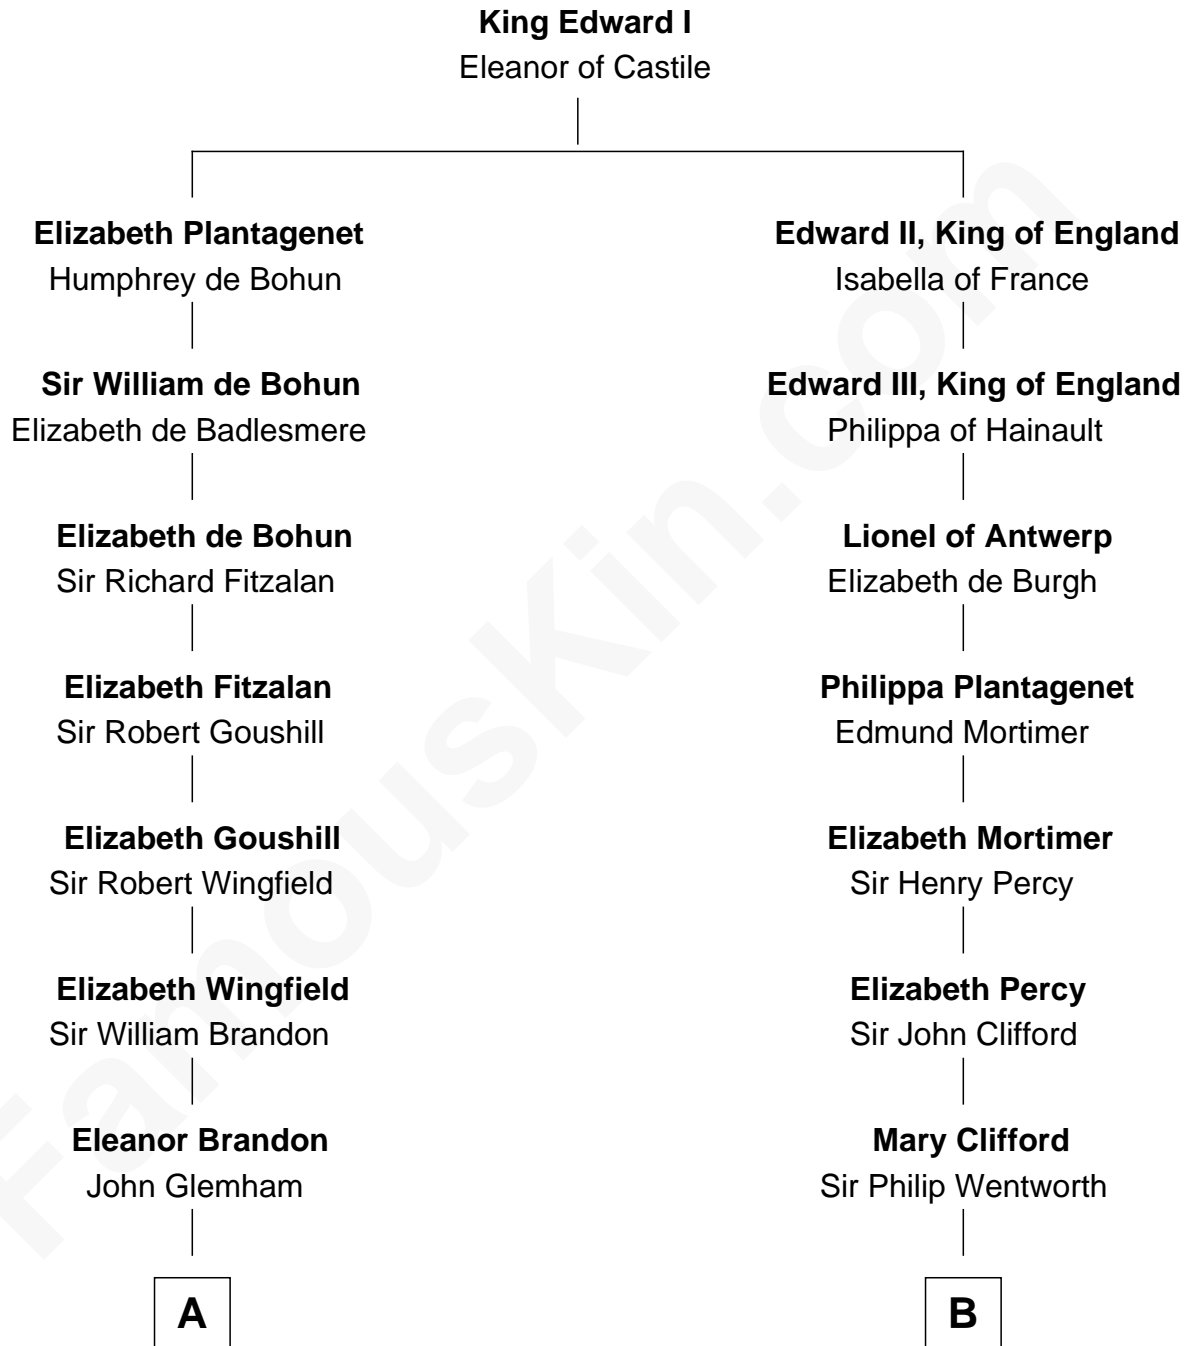

FamousKin.com

Relationship Chart of

Henry Clay Folger

Founder of Folger Shakespeare Library and Chairman of Standard Oil

9th cousin 10 times removed of

Jane Seymour

3rd Wife of King Henry VIII

C

—
Samuel Brown Folger

Nancy F. Hiller

—
Henry Clay Folger

Eliza Jane Clark

—
Henry Clay Folger

Chairman of Standard Oil

FamousKin.com