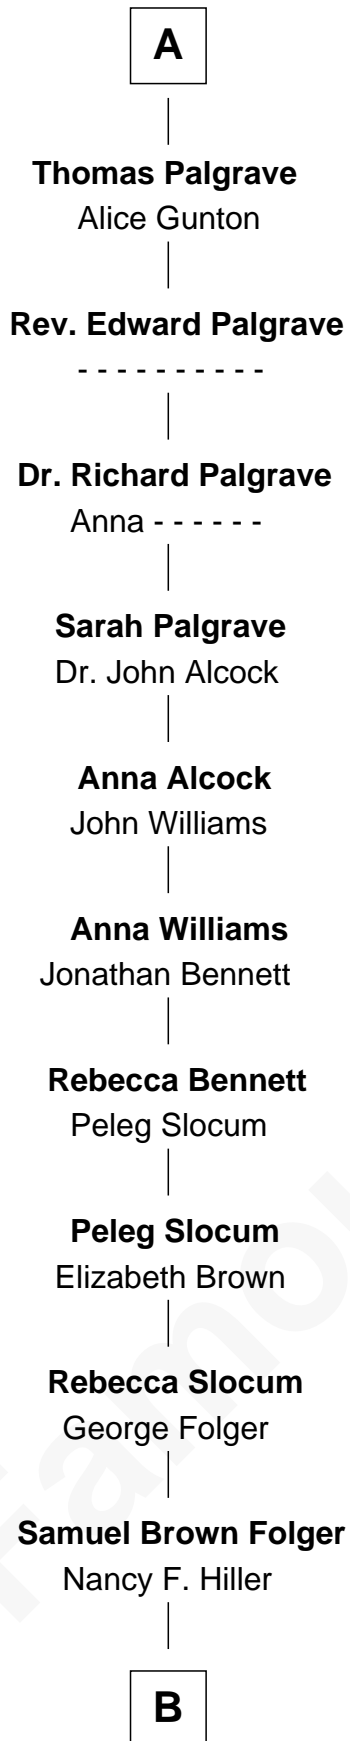

FamousKin.com

Relationship Chart of

Henry Clay Folger

Founder of Folger Shakespeare Library and Chairman of Standard Oil

7th cousin 11 times removed of

Jane Seymour

3rd Wife of King Henry VIII

Henry Plantagenet
Maud de Chaworth

Eleanor Plantagenet

Richard Fitzalan

Sir Richard Fitzalan

Elizabeth de Bohun

Elizabeth Fitzalan

Sir Robert Goushill

Elizabeth Goushill

Sir Robert Wingfield

Sir Philip Wentworth

Sir Henry Wentworth

Anne Say

Margery Wentworth

Sir John Seymour

Jane Seymour

Wife of King Henry VIII

B

Henry Clay Folger

Eliza Jane Clark

Henry Clay Folger

Chairman of Standard Oil

FamousKin.com