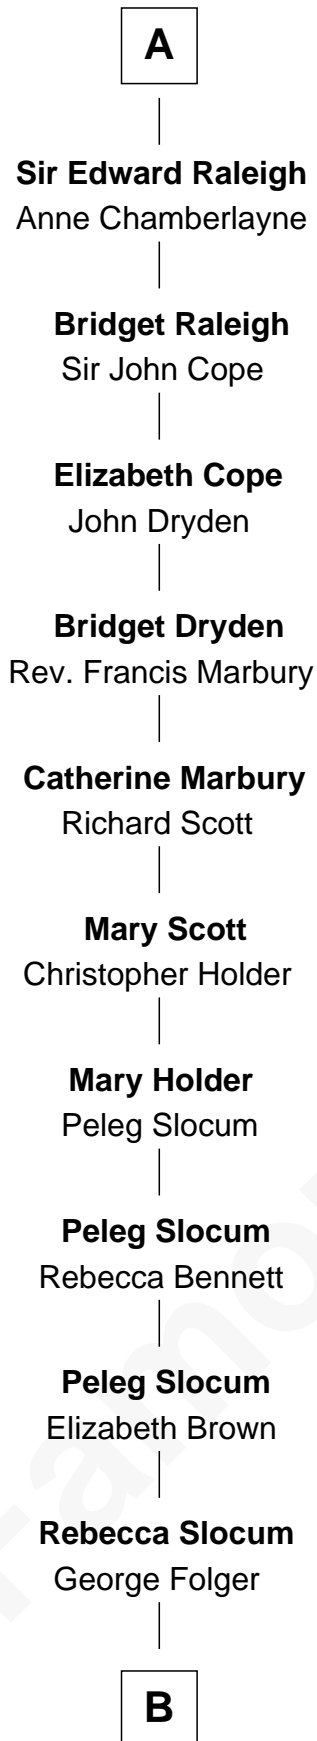

FamousKin.com

Relationship Chart of

Henry Clay Folger

Founder of Folger Shakespeare Library and Chairman of Standard Oil

7th cousin 12 times removed of

Jane Seymour

3rd Wife of King Henry VIII

Sir Hugh I de Audley

Iseult de Mortimer

B

—
Samuel Brown Folger

Nancy F. Hiller

—
Henry Clay Folger

Eliza Jane Clark

—
Henry Clay Folger

Chairman of Standard Oil