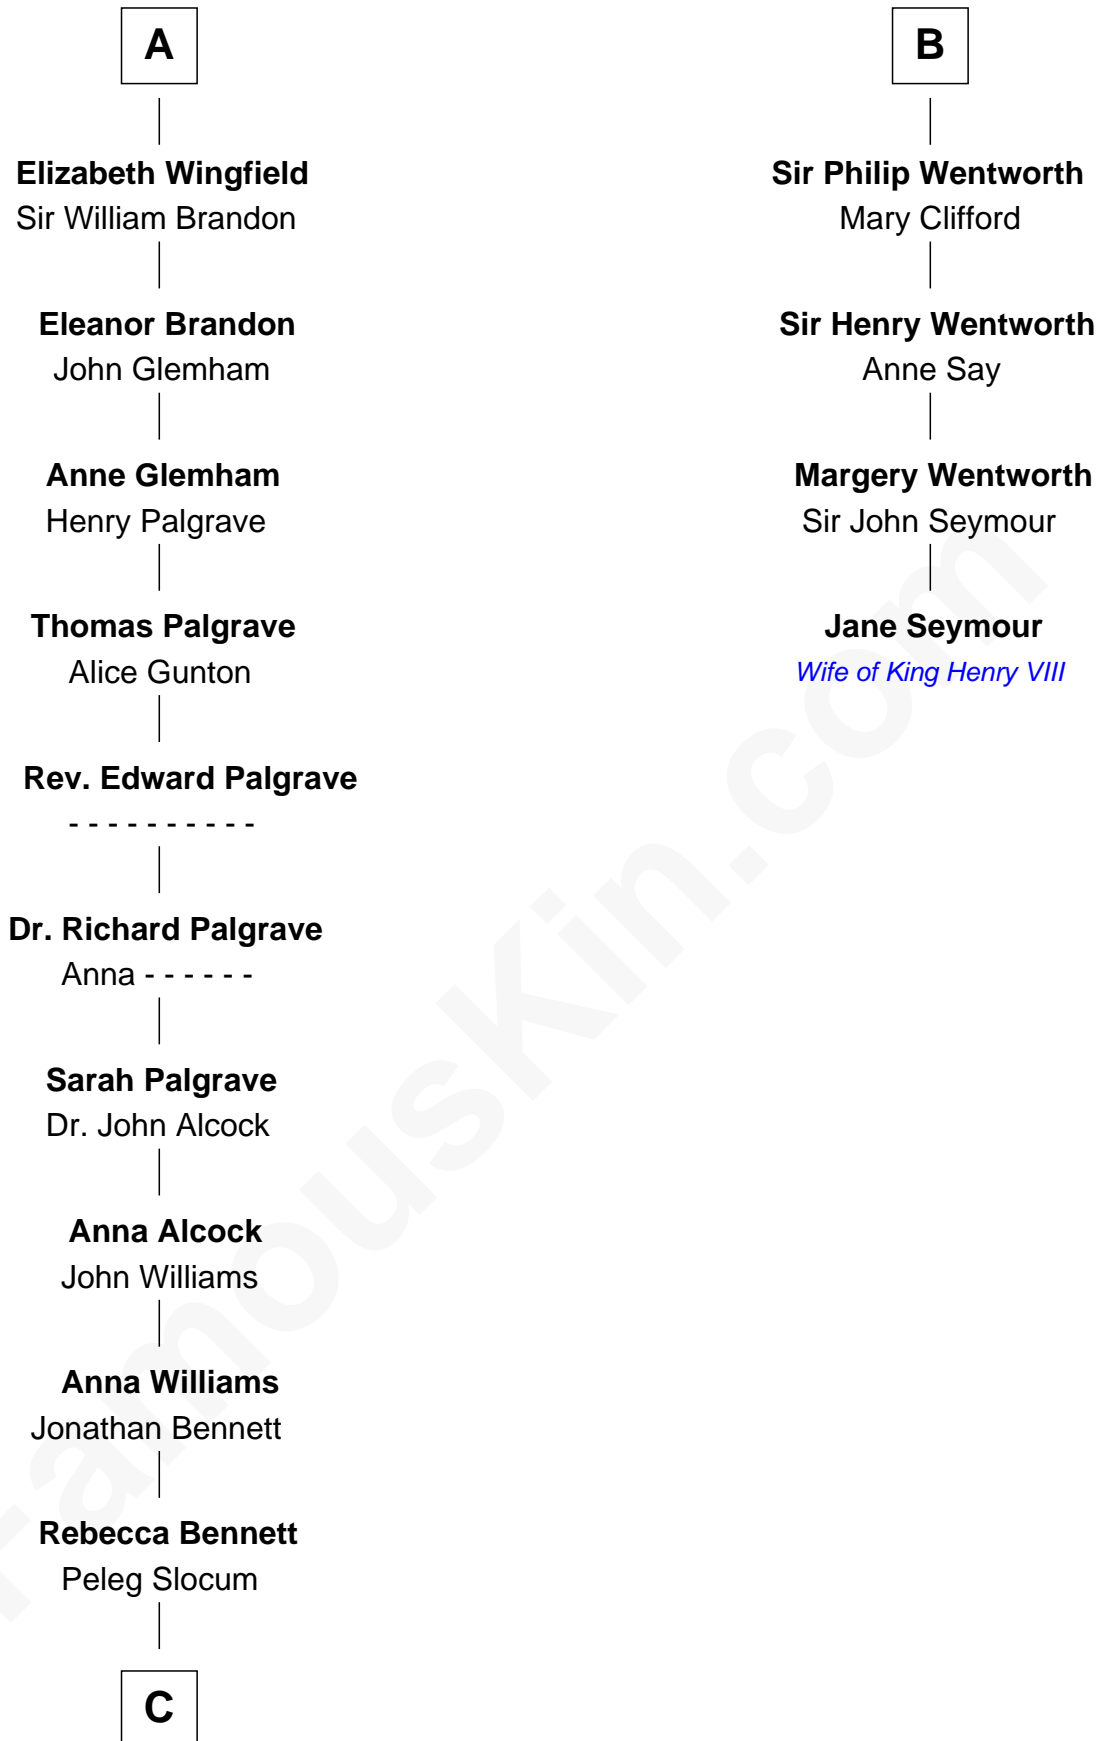

FamousKin.com

Relationship Chart of

Henry Clay Folger

Founder of Folger Shakespeare Library and Chairman of Standard Oil

10th cousin 11 times removed of

Jane Seymour

3rd Wife of King Henry VIII

William de Braiose

Eva Marshal

Eleanor de Braiose
Sir Humphrey de Bohun

Humphrey de Bohun
Maud de Fiennes

Humphrey de Bohun
Elizabeth Plantagenet

Sir William de Bohun
Elizabeth de Badlesmere

Elizabeth de Bohun
Sir Richard Fitzalan

Elizabeth Fitzalan
Sir Robert Goushill

Elizabeth Goushill
Sir Robert Wingfield

A

Eve de Braiose
Sir William de Cantilupe

Milicent de Cantilupe
Eudo la Zouche

Sir William la Zouche
Maud Lovel

Milicent la Zouche
Sir William Deincourt

Margaret Deincourt
Sir Robert de Tibetot

Elizabeth de Tibetot
Sir Philip le Despencer

Margery Despencer
Sir Roger Wentworth

B

C

Peleg Slocum
Elizabeth Brown

Rebecca Slocum
George Folger

Samuel Brown Folger
Nancy F. Hiller