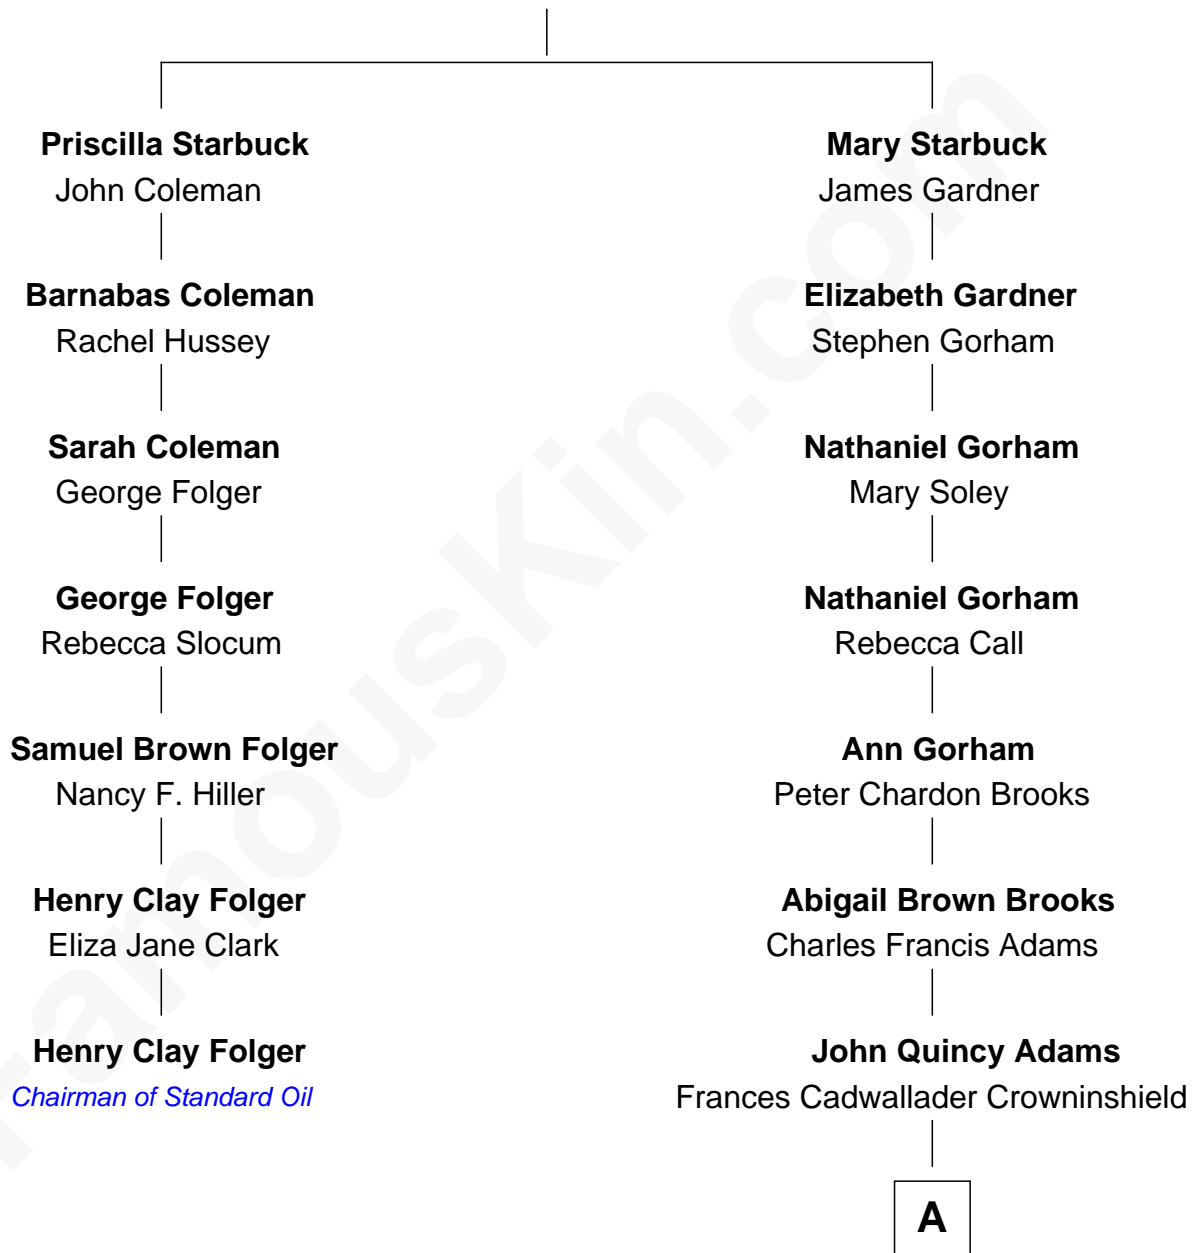

FamousKin.com

Relationship Chart of

Henry Clay Folger

Founder of Folger Shakespeare Library and Chairman of Standard Oil

6th cousin 3 times removed of

John Adams Morgan

1952 Olympic Sailing Gold Medalist

Nathaniel Starbuck

Mary Coffin

A

Charles Francis Adams

Frances Lovering

Catherine Frances Lovering Adams

Henry Sturgis Morgan

John Adams Morgan

Olympic Gold Medalist