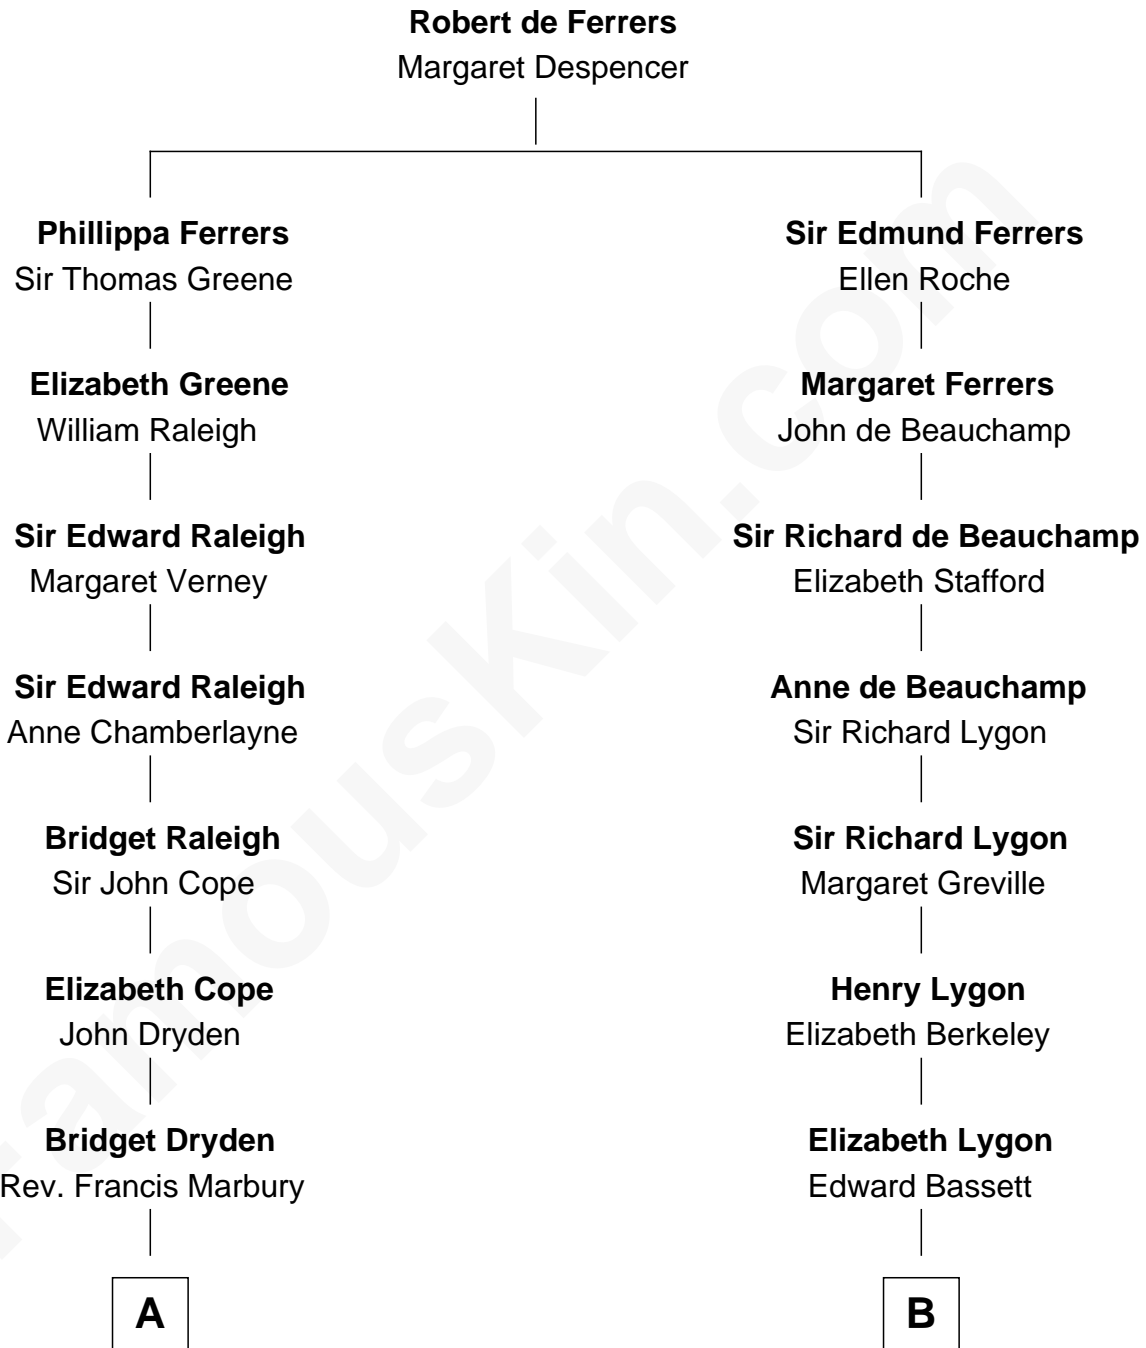

FamousKin.com

Relationship Chart of

Henry Clay Folger

Founder of Folger Shakespeare Library and Chairman of Standard Oil

15th cousin 3 times removed of

John Adams Morgan

1952 Olympic Sailing Gold Medalist

C

Catherine Frances Lovering Adams

Henry Sturgis Morgan

John Adams Morgan

Olympic Gold Medalist

FamousKin.com