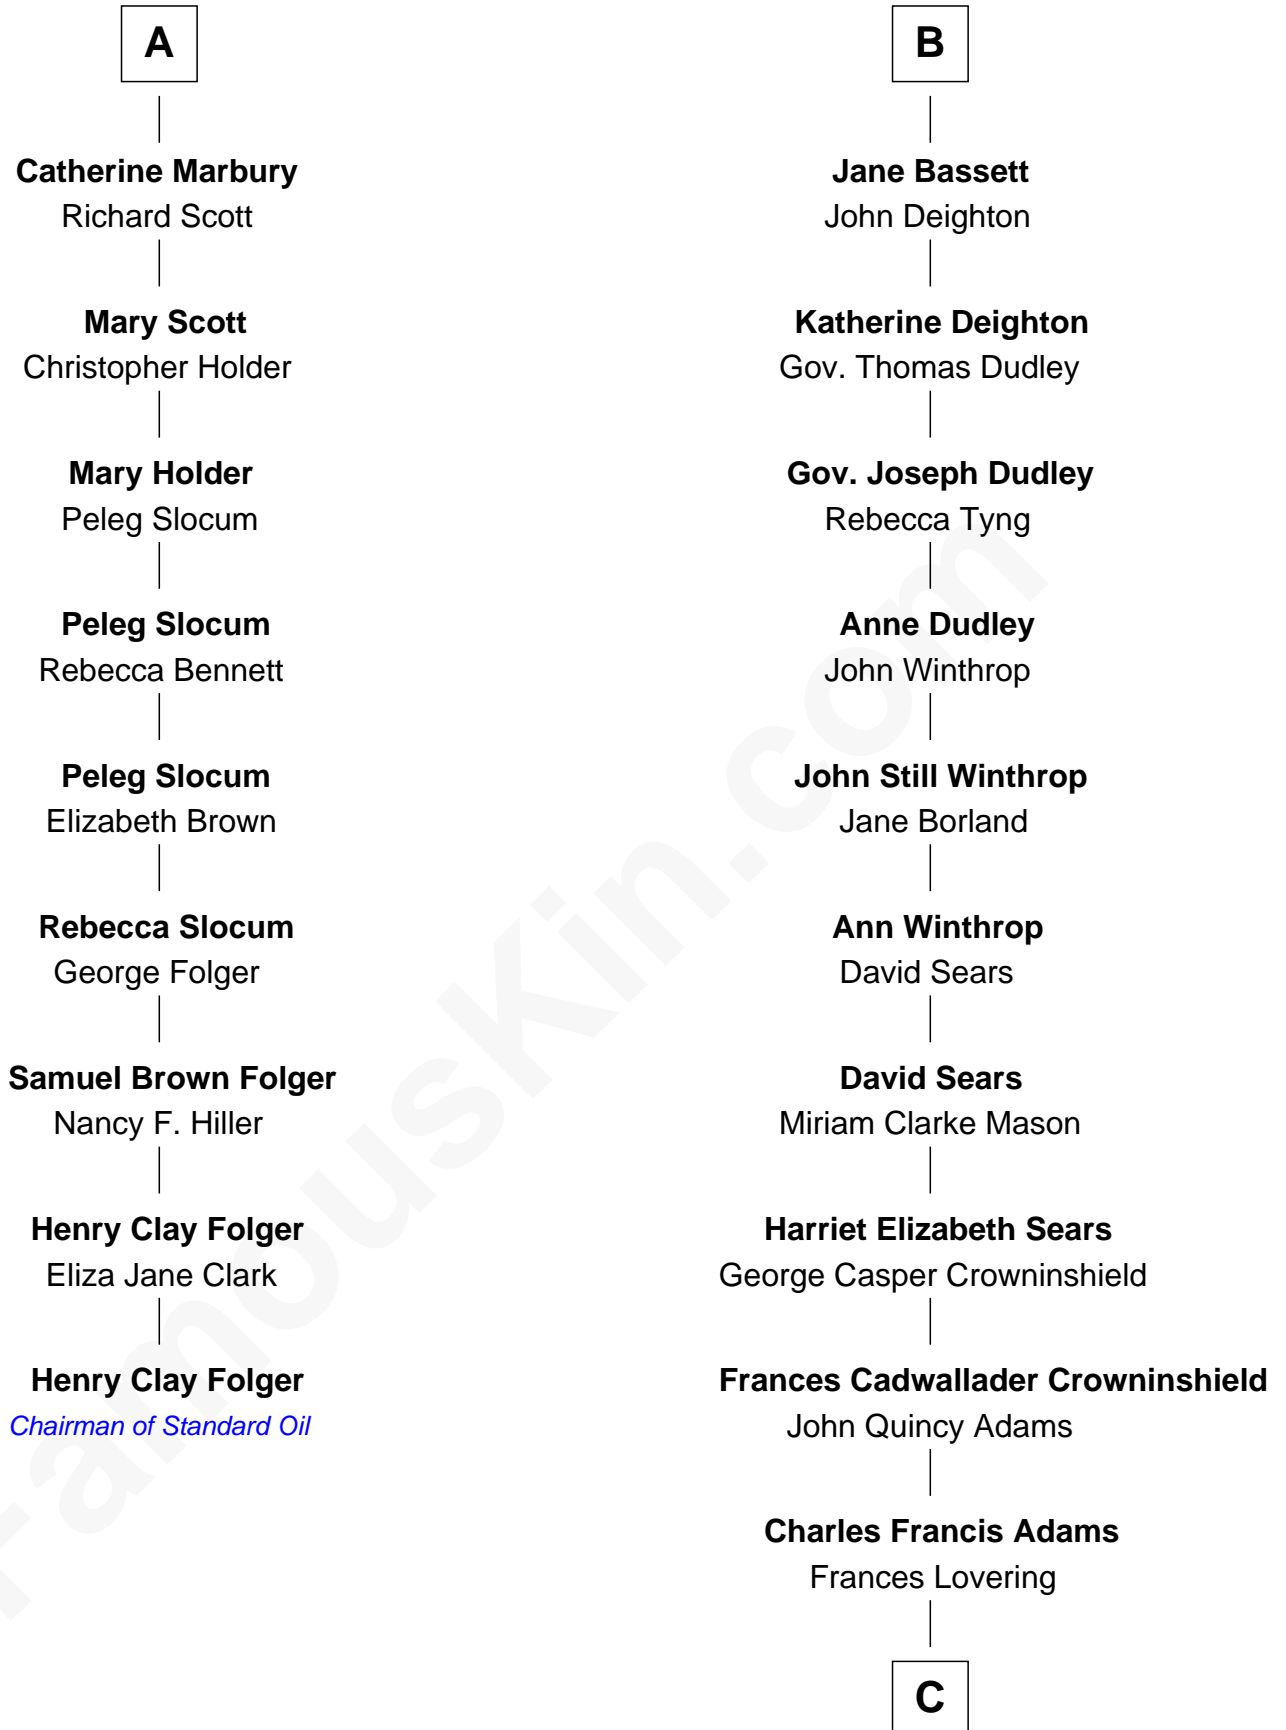

FamousKin.com

Relationship Chart of

Henry Clay Folger

Founder of Folger Shakespeare Library and Chairman of Standard Oil

15th cousin 3 times removed of

John Adams Morgan

1952 Olympic Sailing Gold Medalist

C

Catherine Frances Lovering Adams

Henry Sturgis Morgan

John Adams Morgan

Olympic Gold Medalist

FamousKin.com