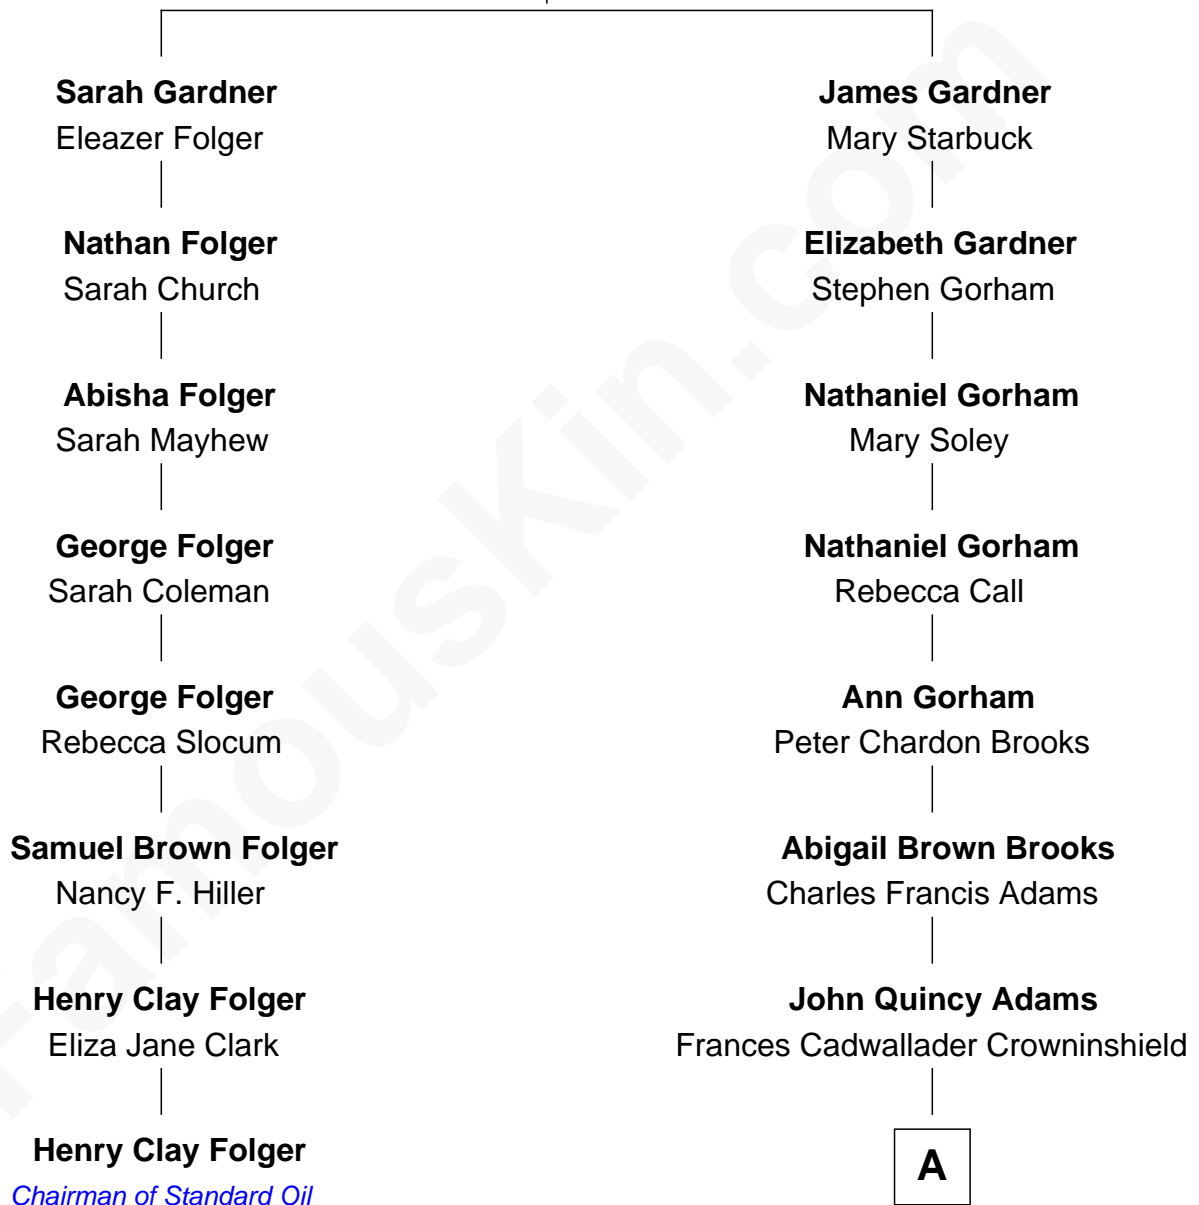

## Relationship Chart of

### Henry Clay Folger

*Founder of Folger Shakespeare Library and Chairman of Standard Oil*

7th cousin 2 times removed of

### John Adams Morgan

*1952 Olympic Sailing Gold Medalist*

**Richard Gardner**  
Sarah Shattuck

A

Charles Francis Adams

Frances Lovering

Catherine Frances Lovering Adams

Henry Sturgis Morgan