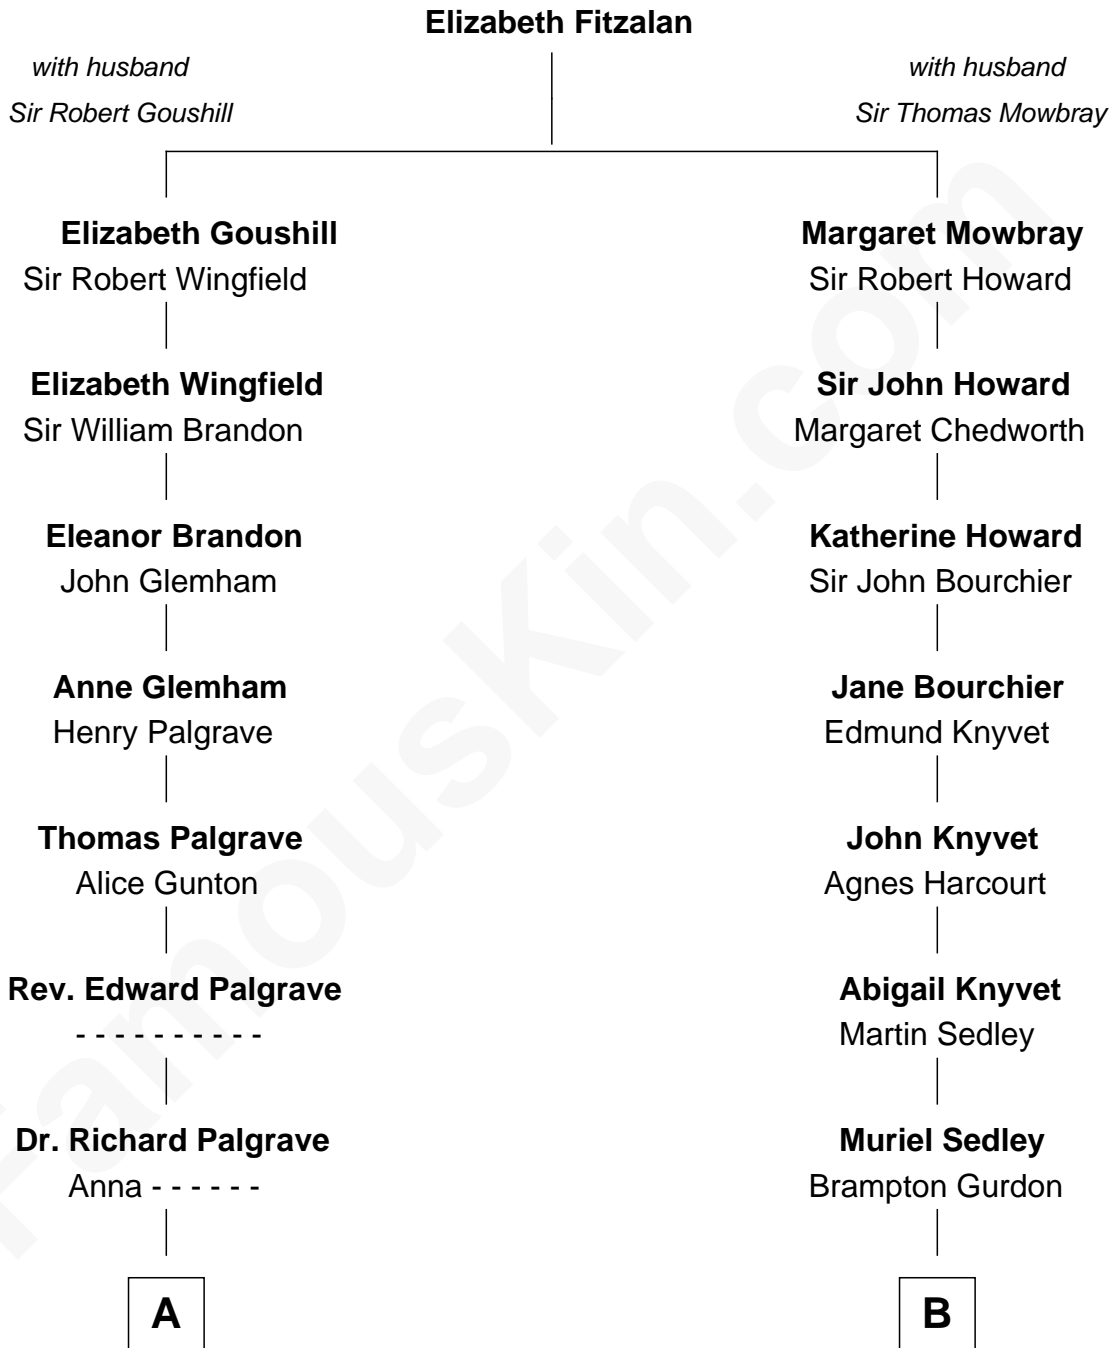

FamousKin.com

Relationship Chart of

Henry Clay Folger

Founder of Folger Shakespeare Library and Chairman of Standard Oil

15th cousin 2 times removed of

John Adams Morgan

1952 Olympic Sailing Gold Medalist

A