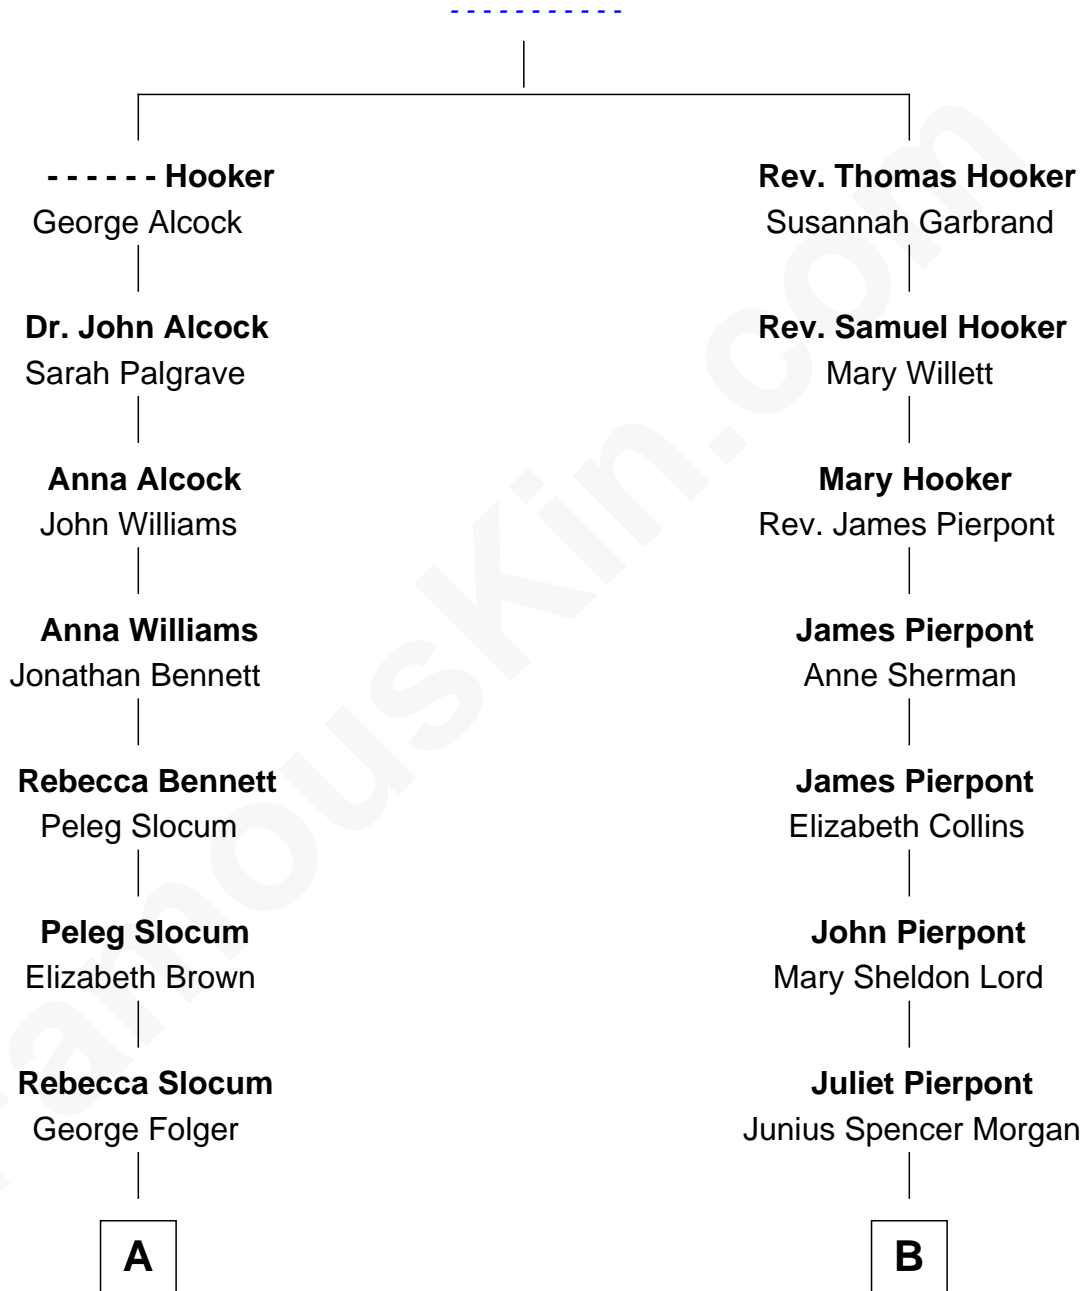

FamousKin.com

Relationship Chart of

Henry Clay Folger

Founder of Folger Shakespeare Library and Chairman of Standard Oil

9th cousin 1 time removed of

John Adams Morgan

1952 Olympic Sailing Gold Medalist

Thomas Hooker

A

Samuel Brown Folger

Nancy F. Hiller

Henry Clay Folger

Eliza Jane Clark

Henry Clay Folger

Chairman of Standard Oil

B

John Pierpont Morgan

Frances Louisa Tracy

John Pierpont Morgan

Jane Norton Grew

Henry Sturgis Morgan

Catherine Frances Lovering Adams

John Adams Morgan

Olympic Gold Medalist