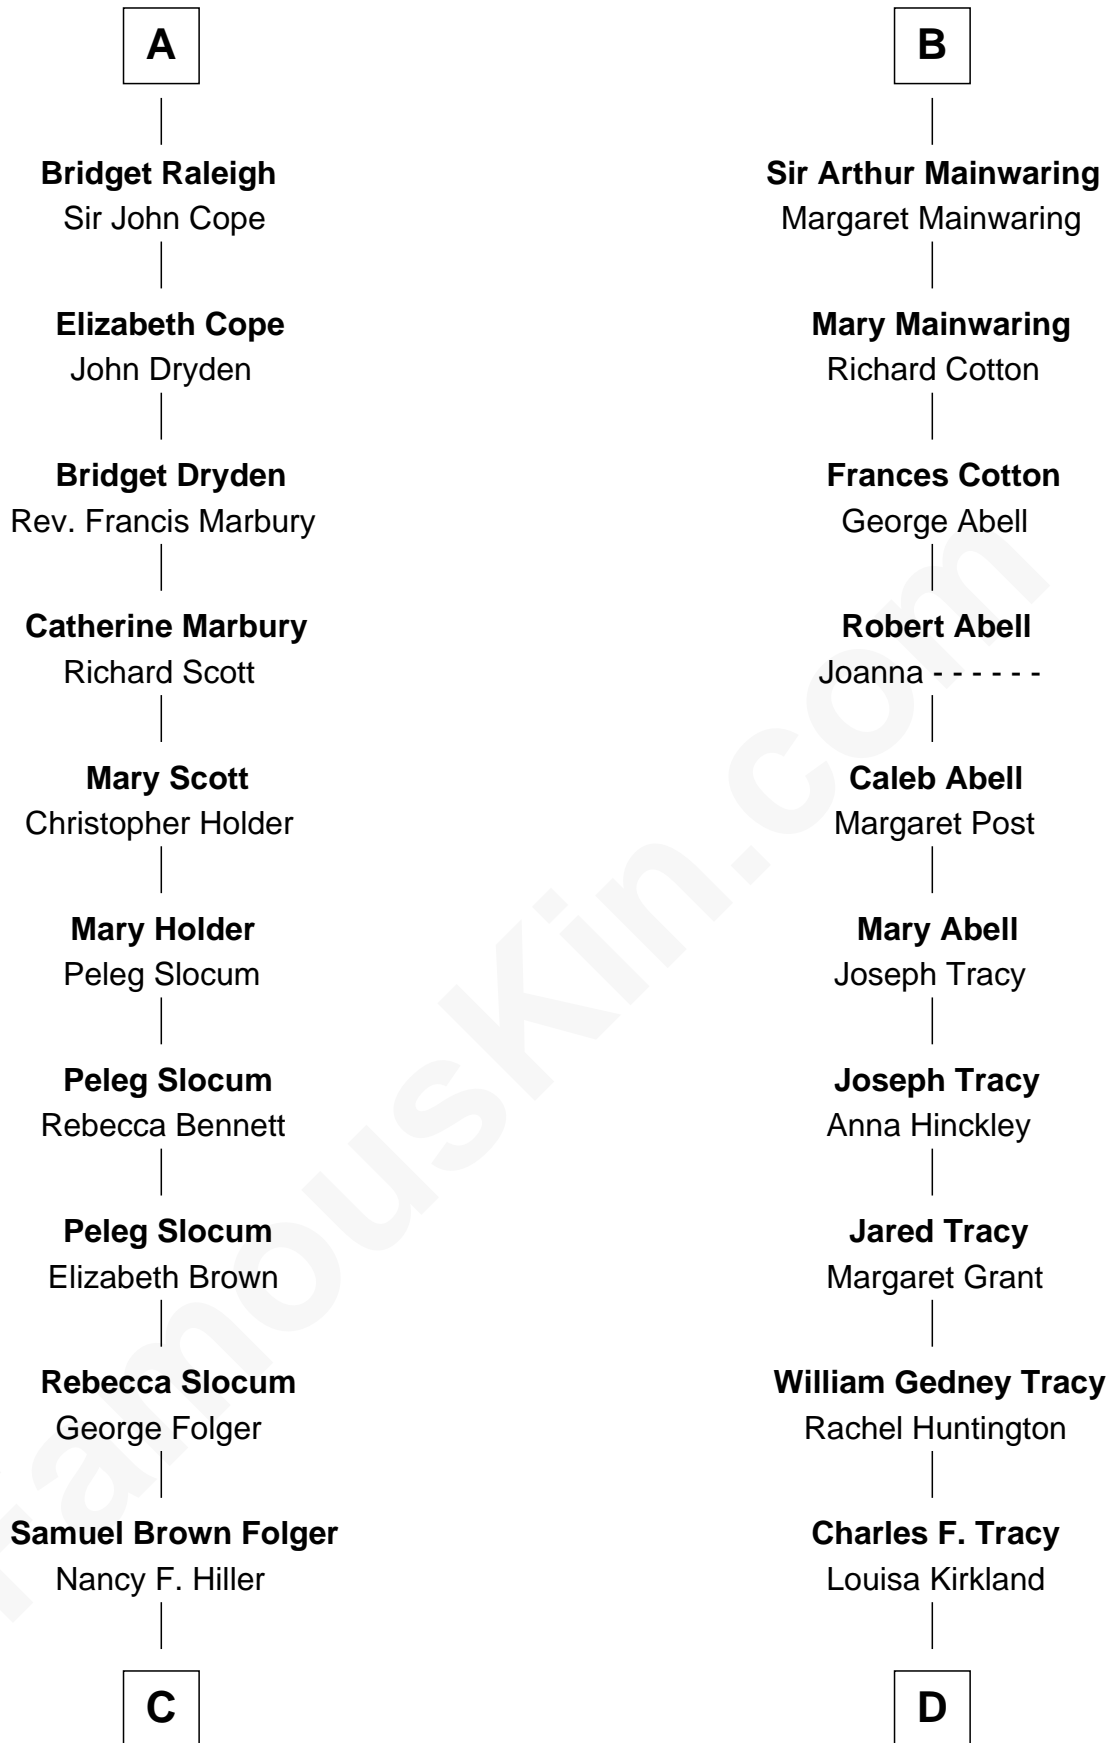

FamousKin.com

Relationship Chart of

Henry Clay Folger

Founder of Folger Shakespeare Library and Chairman of Standard Oil

18th cousin 2 times removed of

John Adams Morgan

1952 Olympic Sailing Gold Medalist

Sir James le Boteler

Eleanor de Bohun

C

Henry Clay Folger
Eliza Jane Clark

Henry Clay Folger
Chairman of Standard Oil

D

Frances Louisa Tracy
John Pierpont Morgan

John Pierpont Morgan
Jane Norton Grew

Henry Sturgis Morgan
Catherine Frances Lovering Adams