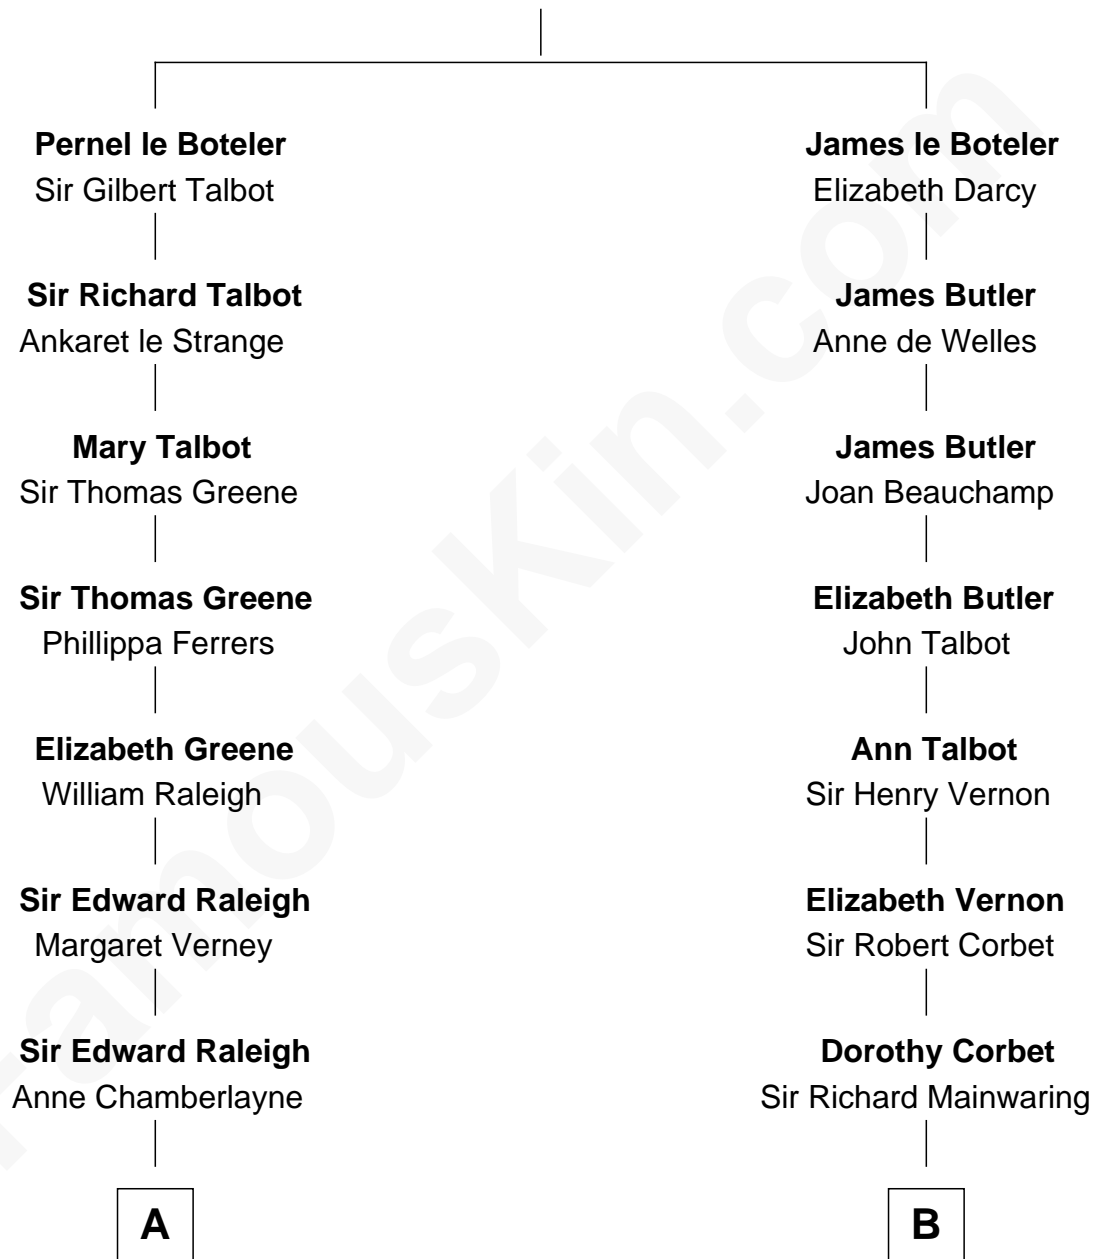

FamousKin.com

Relationship Chart of

Henry Clay Folger

Founder of Folger Shakespeare Library and Chairman of Standard Oil

18th cousin 2 times removed of

John Adams Morgan

1952 Olympic Sailing Gold Medalist

Sir James le Boteler

Eleanor de Bohun

C

Henry Clay Folger
Eliza Jane Clark

Henry Clay Folger
Chairman of Standard Oil

D

Frances Louisa Tracy
John Pierpont Morgan

John Pierpont Morgan
Jane Norton Grew

Henry Sturgis Morgan
Catherine Frances Lovering Adams