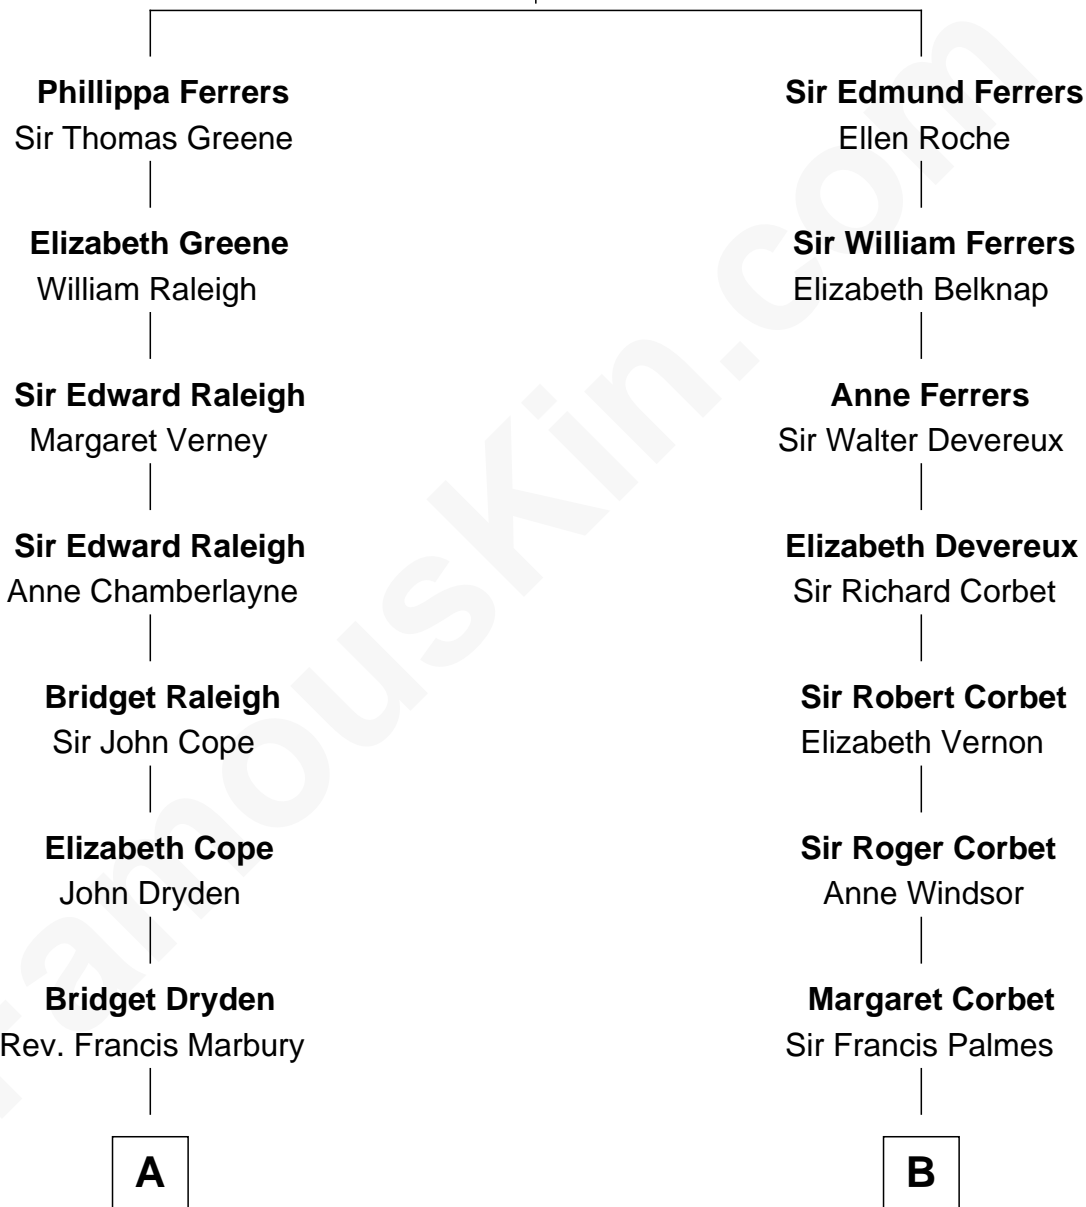

FamousKin.com

Relationship Chart of

Henry Clay Folger

Founder of Folger Shakespeare Library and Chairman of Standard Oil

15th cousin 5 times removed of

Benedict Cumberbatch

Movie, Television and Stage Actor

Robert de Ferrers
Margaret Despencer

C

Hélène Gertrude Rees
Henry Alfred Cumberbatch

Henry Carlton Cumberbatch
Pauline Ellen Laing Congdon

Timothy Carlton Congdon Cumberbatch
Wanda Ventham

Benedict Cumberbatch
Movie, Television and Stage Actor