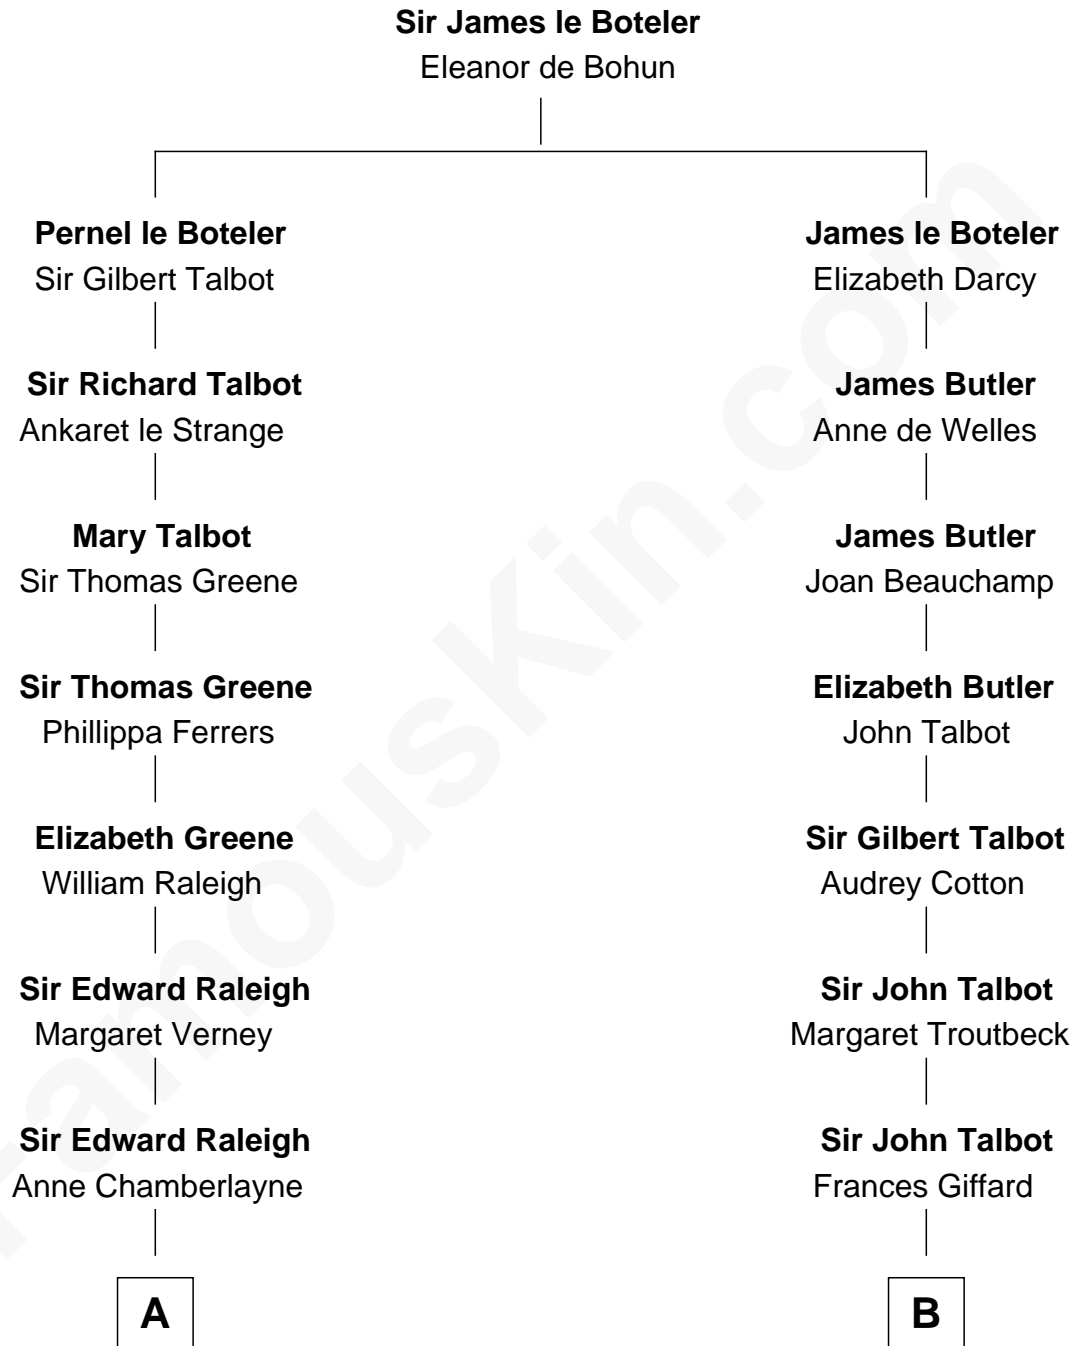

FamousKin.com

Relationship Chart of

Henry Clay Folger

Founder of Folger Shakespeare Library and Chairman of Standard Oil

18th cousin 1 time removed of

Benedict Cumberbatch

Movie, Television and Stage Actor

C

Henry Clay Folger
Eliza Jane Clark

Henry Clay Folger
Chairman of Standard Oil

D

Henry Carlton Cumberbatch
Pauline Ellen Laing Congdon

Timothy Carlton Congdon Cumberbatch
Wanda Ventham

Benedict Cumberbatch
Movie, Television and Stage Actor