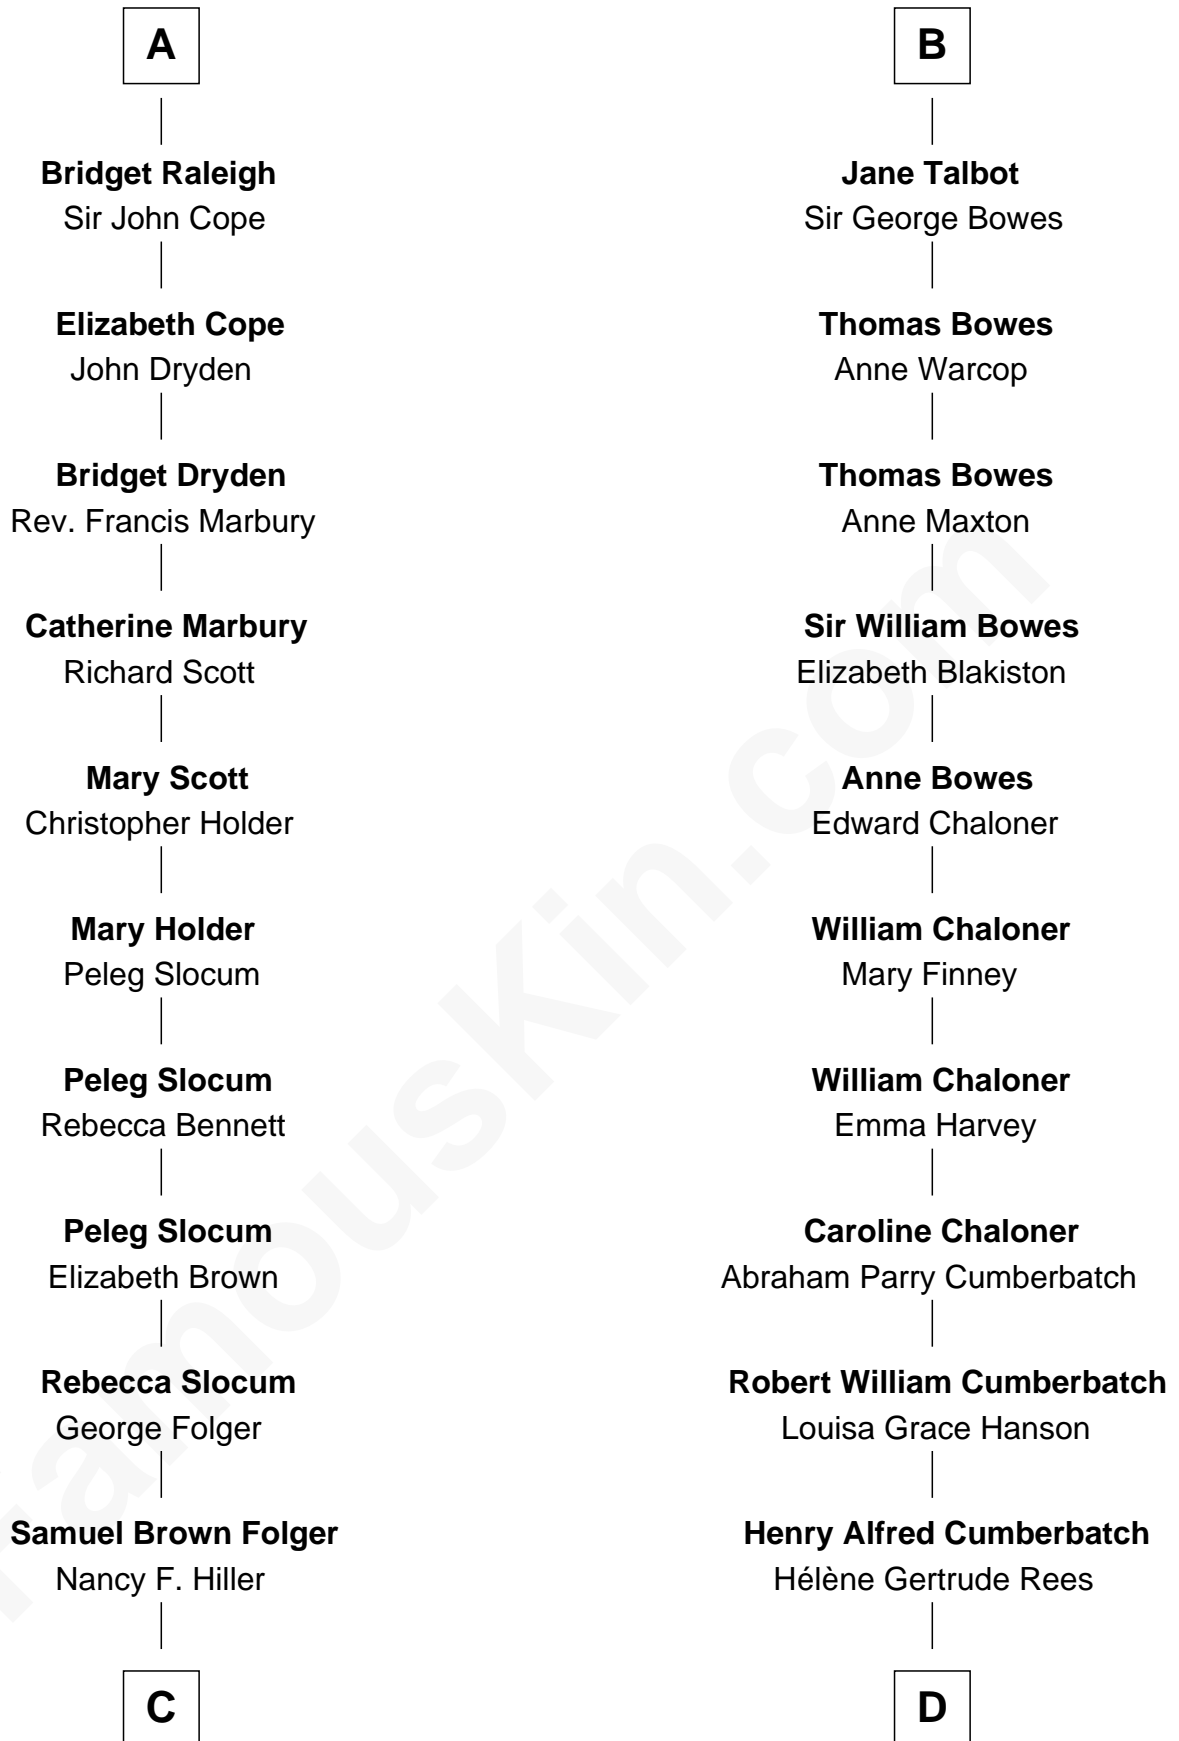

FamousKin.com

Relationship Chart of

Henry Clay Folger

Founder of Folger Shakespeare Library and Chairman of Standard Oil

18th cousin 1 time removed of

Benedict Cumberbatch

Movie, Television and Stage Actor

C

Henry Clay Folger
Eliza Jane Clark

Henry Clay Folger
Chairman of Standard Oil

D

Henry Carlton Cumberbatch
Pauline Ellen Laing Congdon

Timothy Carlton Congdon Cumberbatch
Wanda Ventham

Benedict Cumberbatch
Movie, Television and Stage Actor