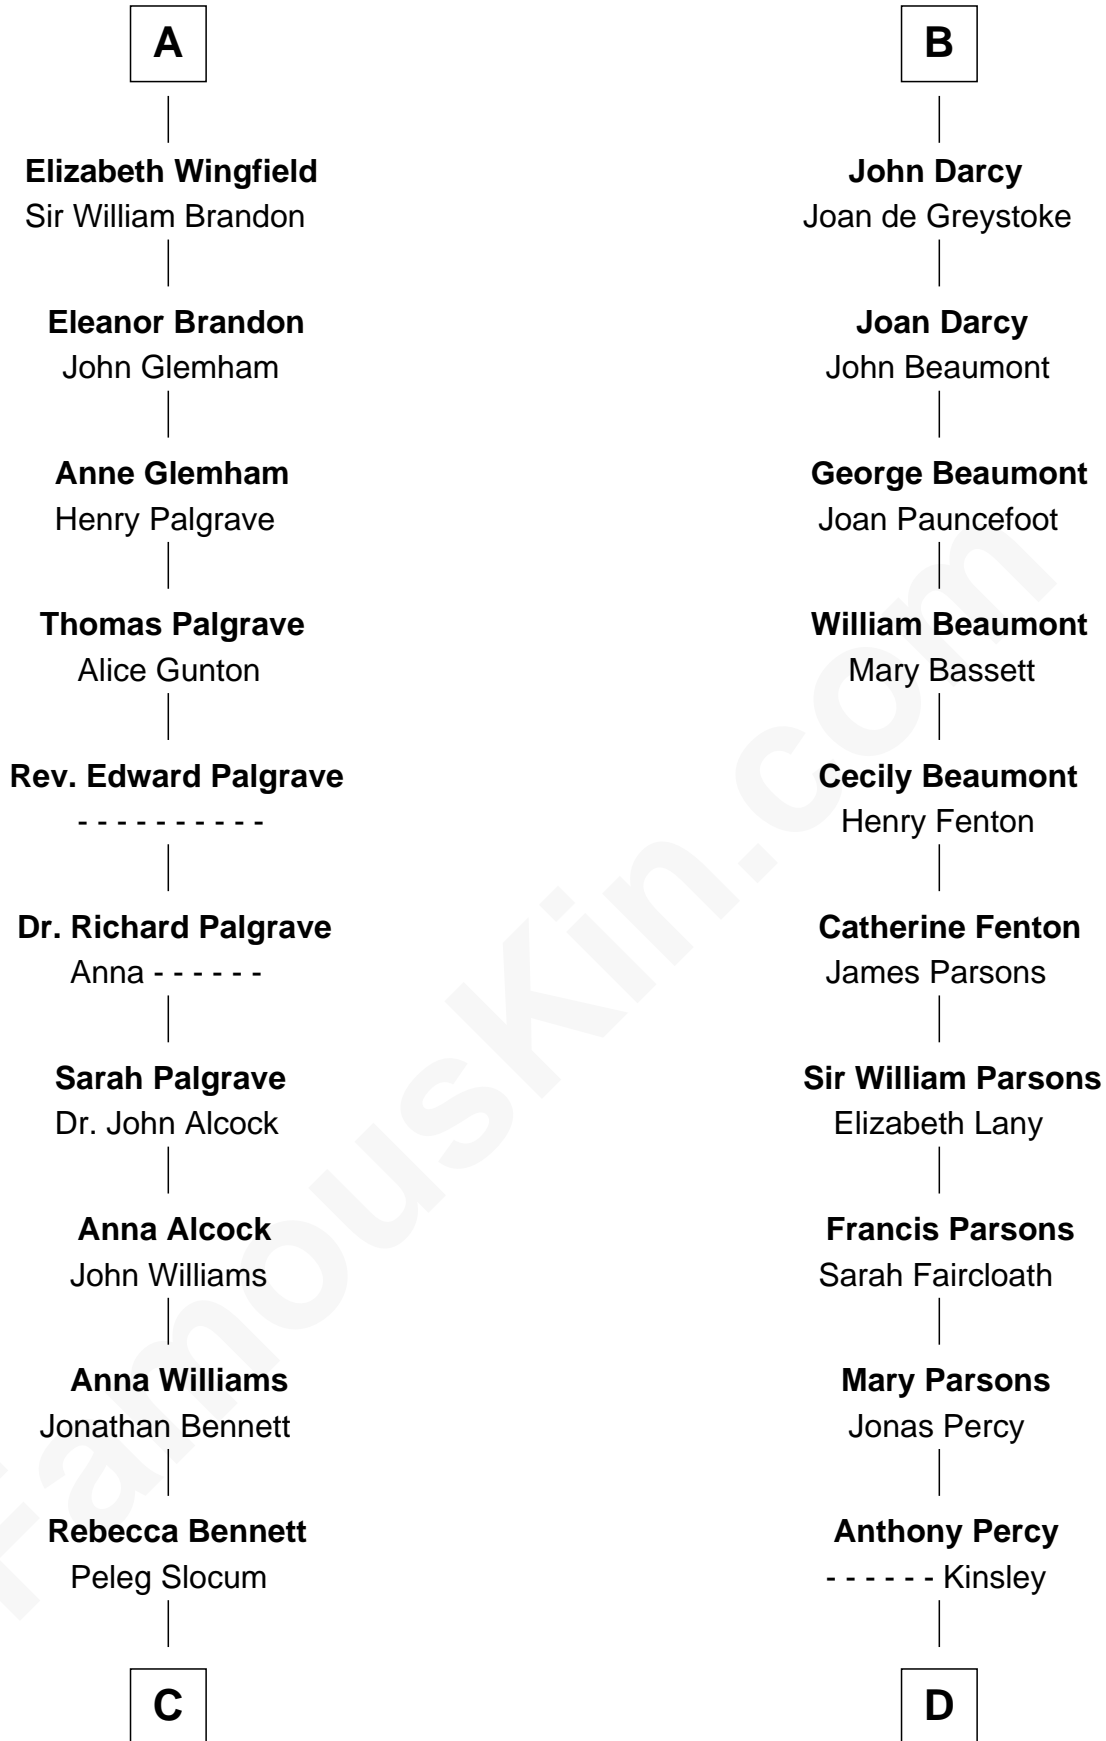

FamousKin.com

Relationship Chart of

Henry Clay Folger

Founder of Folger Shakespeare Library and Chairman of Standard Oil

21st cousin of

Sir Arthur Conan Doyle

Author, "Sherlock Holmes"

John, King of England

Henry III, King of England

Eleanor of Provence

Edward I, King of England

Eleanor of Castile

Elizabeth Plantagenet

Humphrey de Bohun

Eleanor de Bohun

Sir James le Boteler

Pernel le Boteler

Sir Gilbert Talbot

Elizabeth Talbot

Sir Henry de Grey

Margaret de Grey

Sir John Darcy

B

C