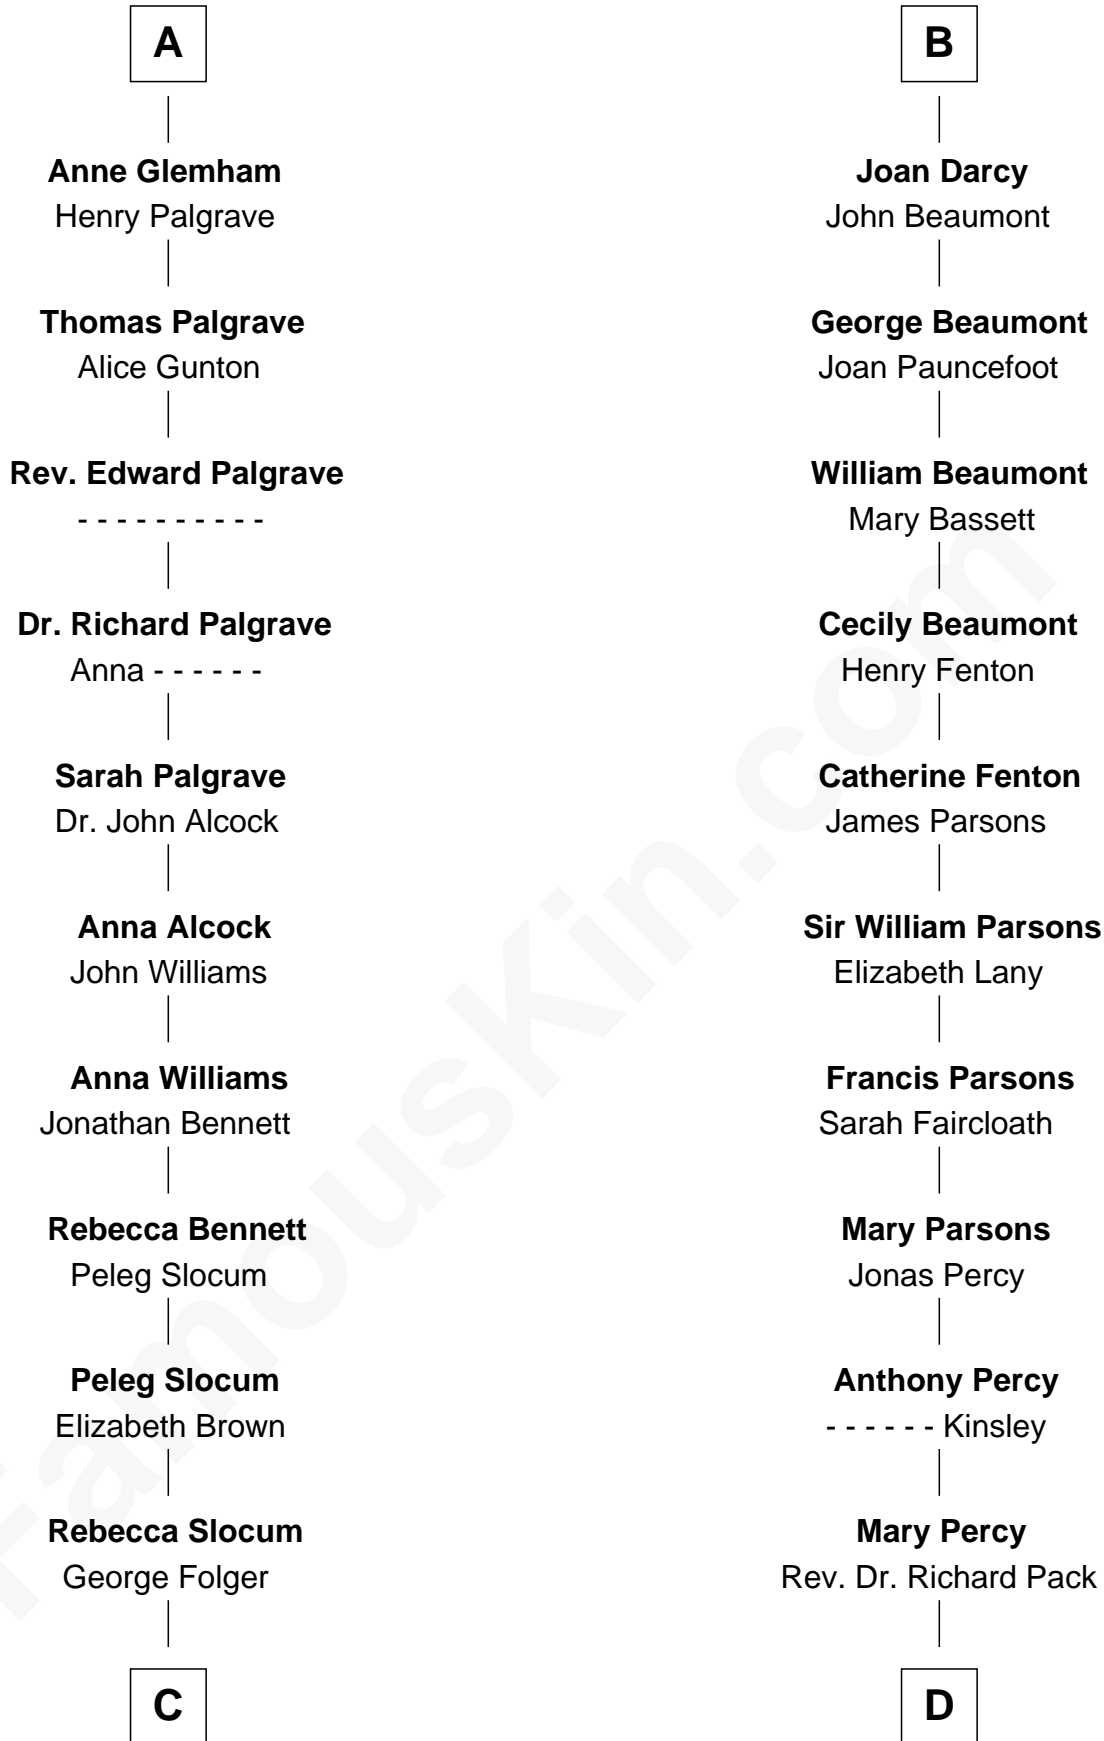

FamousKin.com

Relationship Chart of

Henry Clay Folger

Founder of Folger Shakespeare Library and Chairman of Standard Oil

19th cousin 1 time removed of

Sir Arthur Conan Doyle

Author, "Sherlock Holmes"

C

Samuel Brown Folger

Nancy F. Hiller

Henry Clay Folger

Eliza Jane Clark

Henry Clay Folger

Chairman of Standard Oil

D

William Pack

Catherine Scott

Catherine Pack

William Foley

Mary Josephine Elizabeth Foley

Charles Altamont Doyle

Sir Arthur Conan Doyle

Author, "Sherlock Holmes"

FamousKin.com