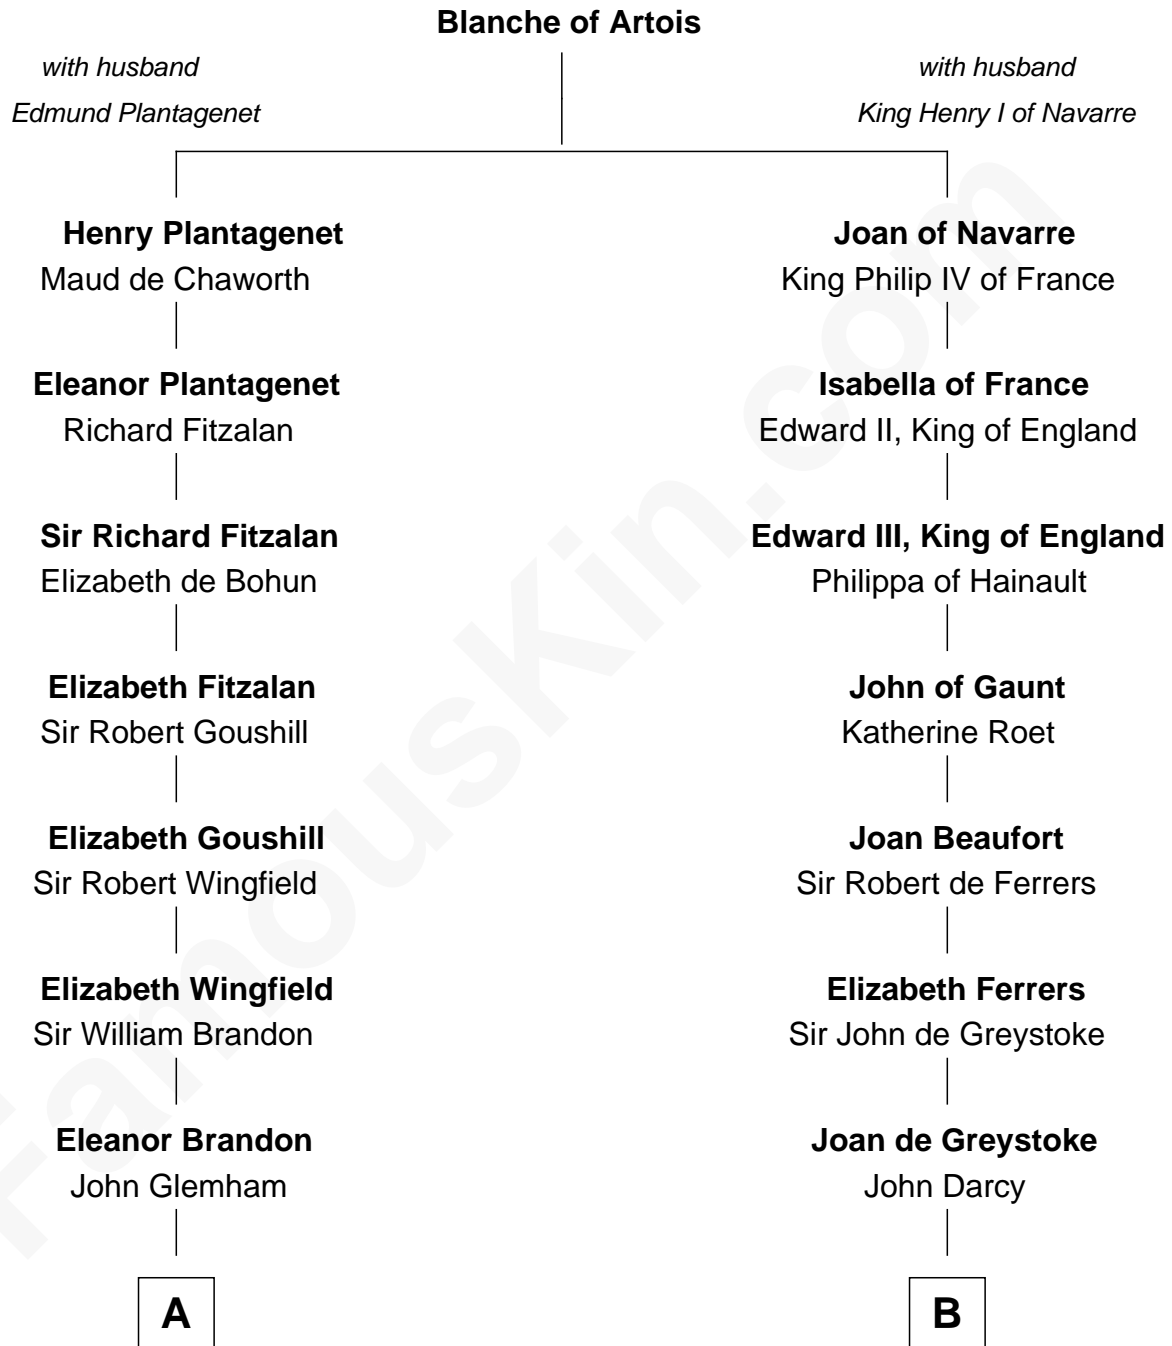

FamousKin.com

Relationship Chart of

Henry Clay Folger

Founder of Folger Shakespeare Library and Chairman of Standard Oil

19th cousin 1 time removed of

Sir Arthur Conan Doyle

Author, "Sherlock Holmes"

C

Samuel Brown Folger

Nancy F. Hiller

Henry Clay Folger

Eliza Jane Clark

Henry Clay Folger

Chairman of Standard Oil

D

William Pack