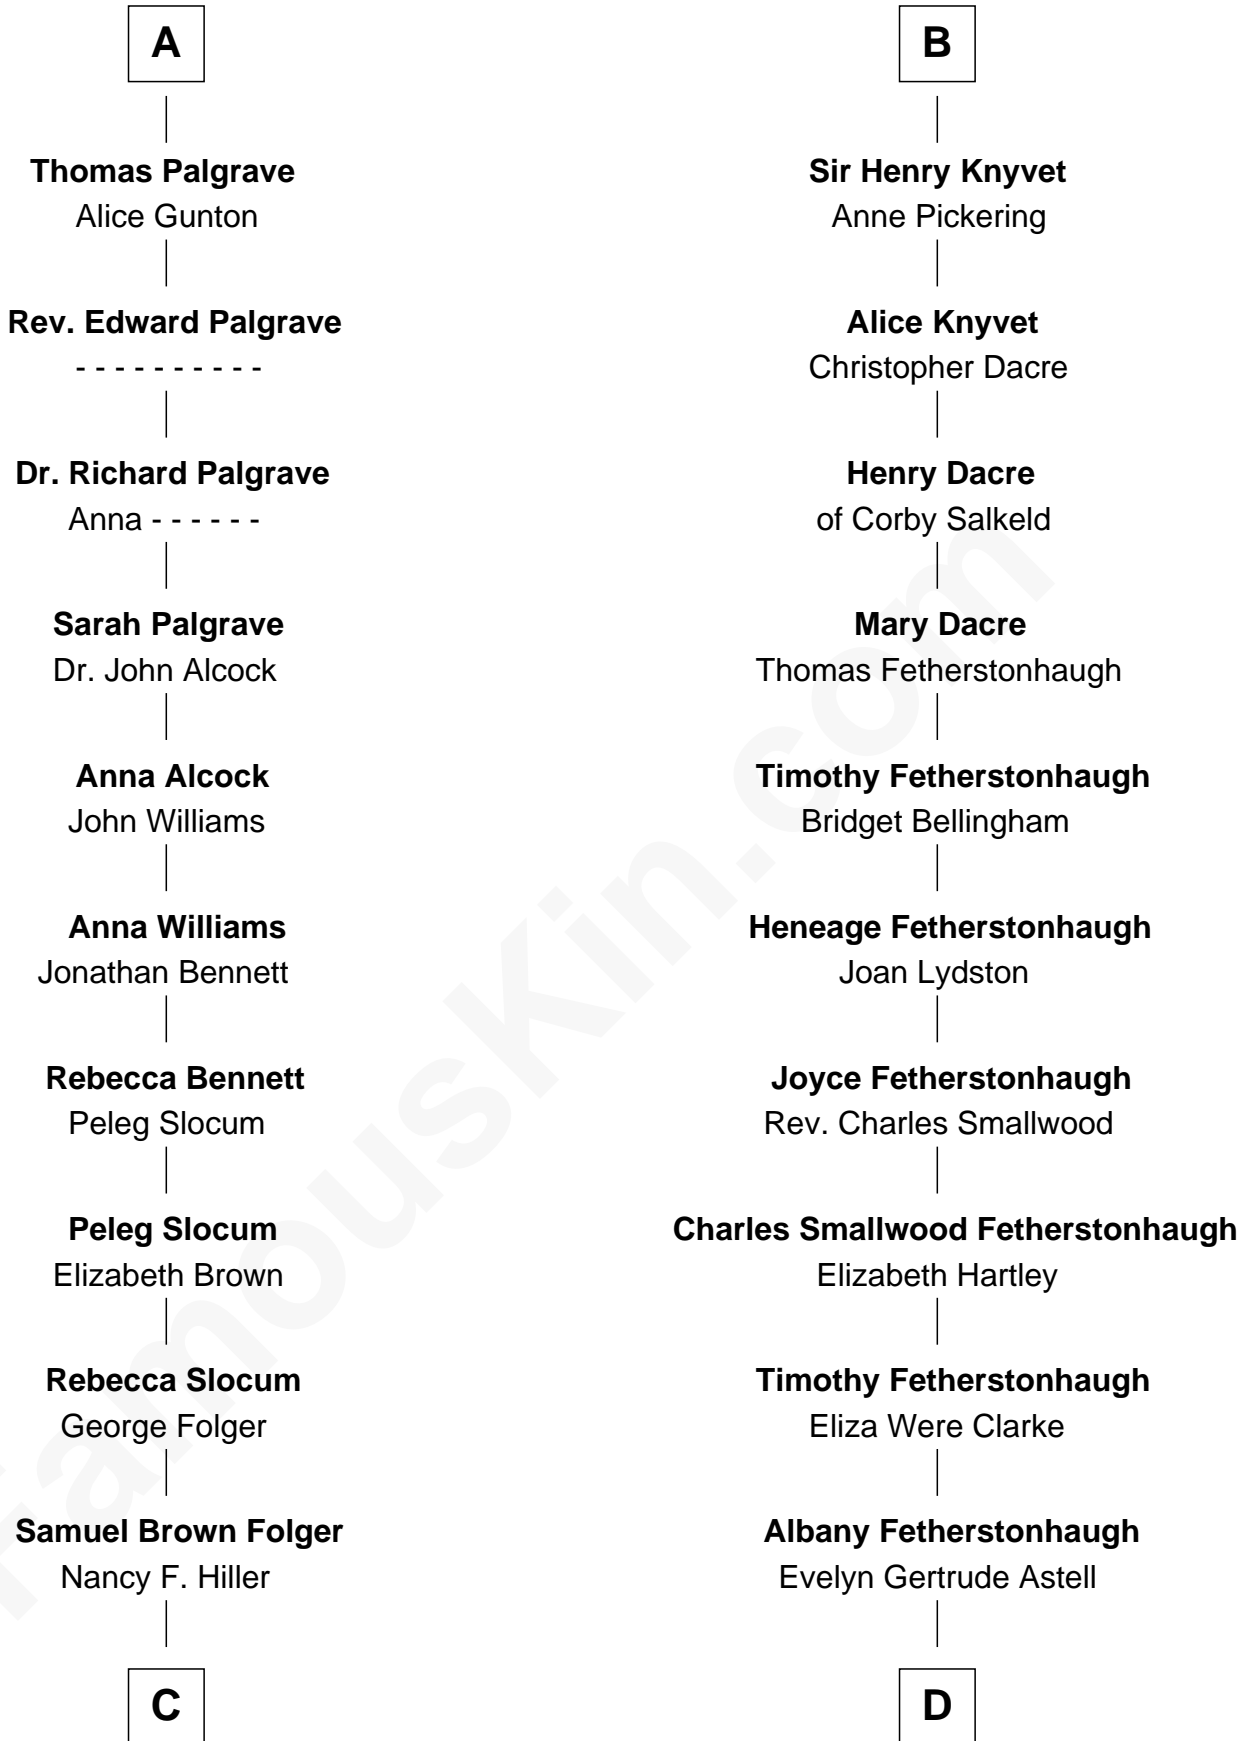

FamousKin.com

Relationship Chart of

Henry Clay Folger

Founder of Folger Shakespeare Library and Chairman of Standard Oil

18th cousin 2 times removed of

Tilda Swinton

Movie Actress

Bartholomew de Badlesmere

Margery de Badlesmere

Sir William de Ros

Thomas de Ros

Beatrice de Stafford

Margaret de Ros

Sir Reynold Grey

Sir John Grey

Constance de Holand

Alice Grey

Sir William Knyvet

Sir Edmund Knyvet

Eleanor Tyrrel

Sir Thomas Knyvet

Muriel Howard

B

C

Henry Clay Folger
Eliza Jane Clark

Henry Clay Folger
Chairman of Standard Oil

D

Gertrude Clare Fetherstonhaugh
Cecil George Herbert Alers-Hankey

Mariora Beatrice Evelyn Rochfort Alers-Hankey
Alan Henry Campbell Swinton