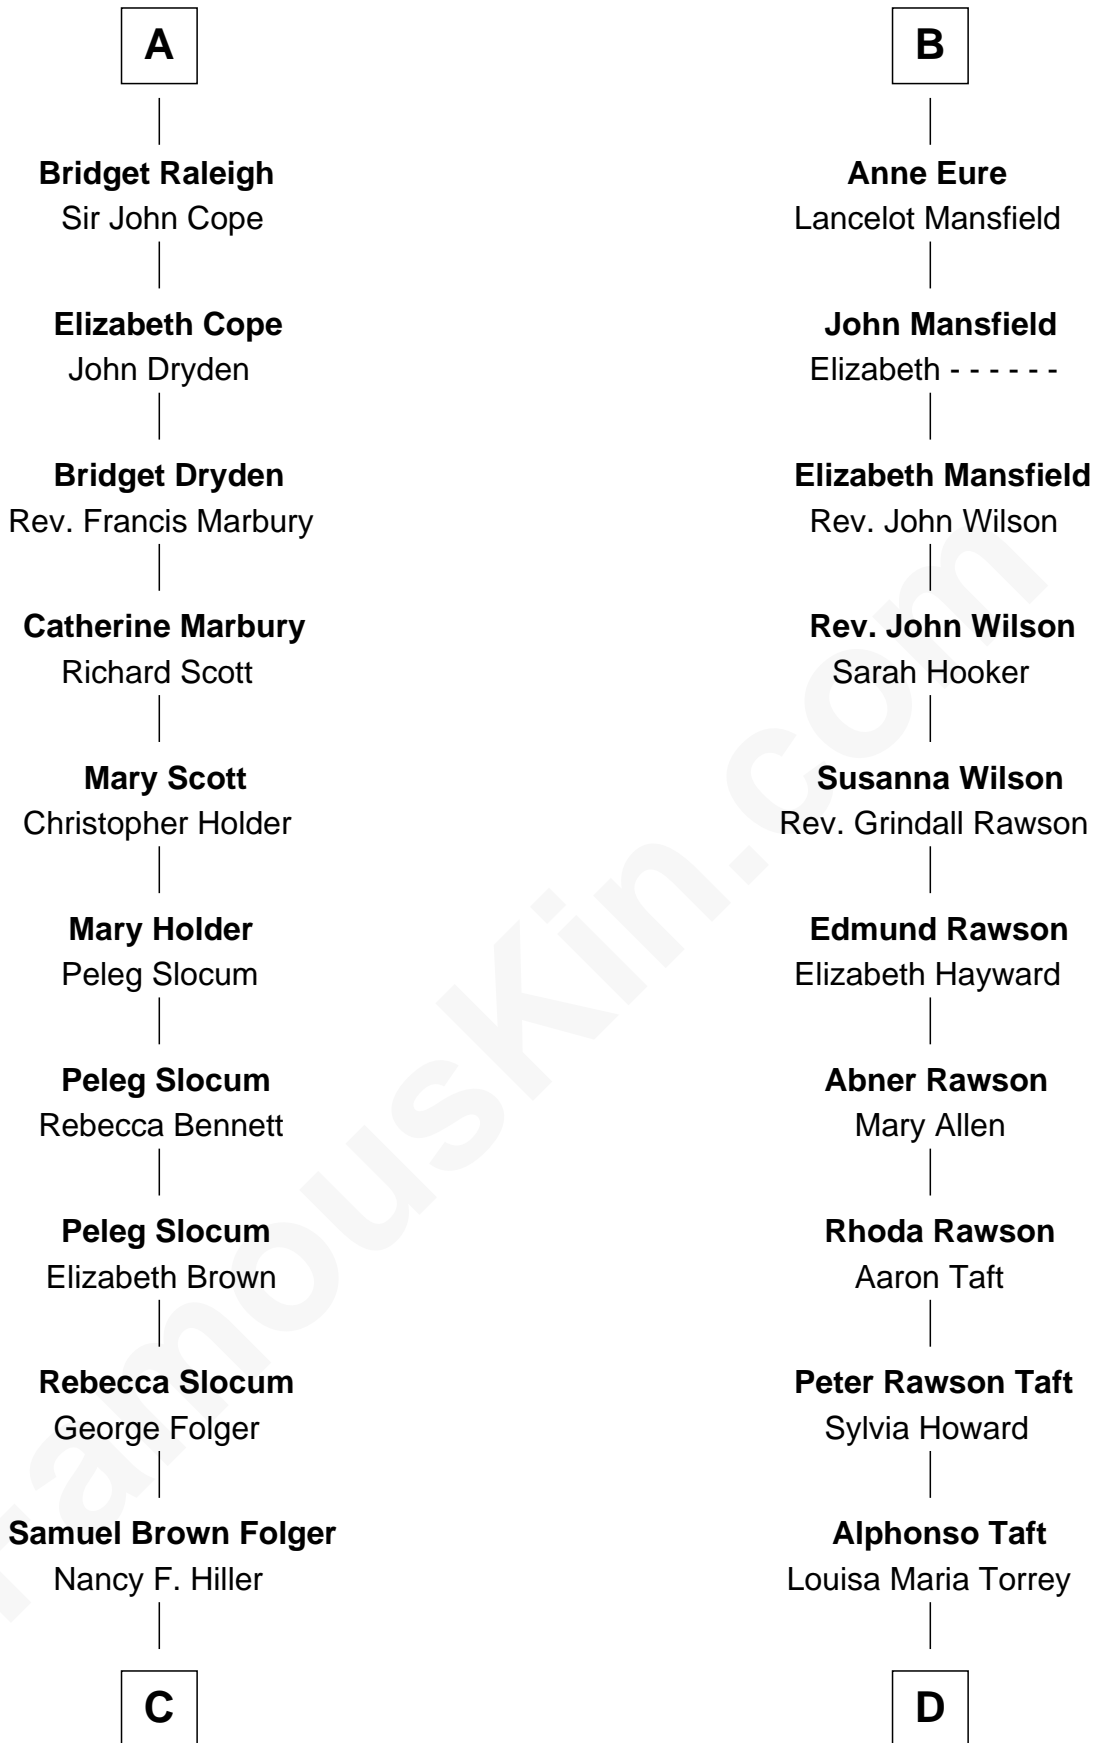

FamousKin.com

Relationship Chart of

Henry Clay Folger

Founder of Folger Shakespeare Library and Chairman of Standard Oil

18th cousin 2 times removed of

Bob Taft

67th Governor of Ohio

Edmund Fitzalan

Alice de Warenne

C

Henry Clay Folger
Eliza Jane Clark

Henry Clay Folger
Chairman of Standard Oil

D

William Howard Taft
Helen Louise Herron

Robert Alphonso Taft
Martha Wheaton Bowers

Robert Alphonso Taft
Blanca Duncan Noël

Bob Taft
67th Governor of Ohio

FamousKin.com