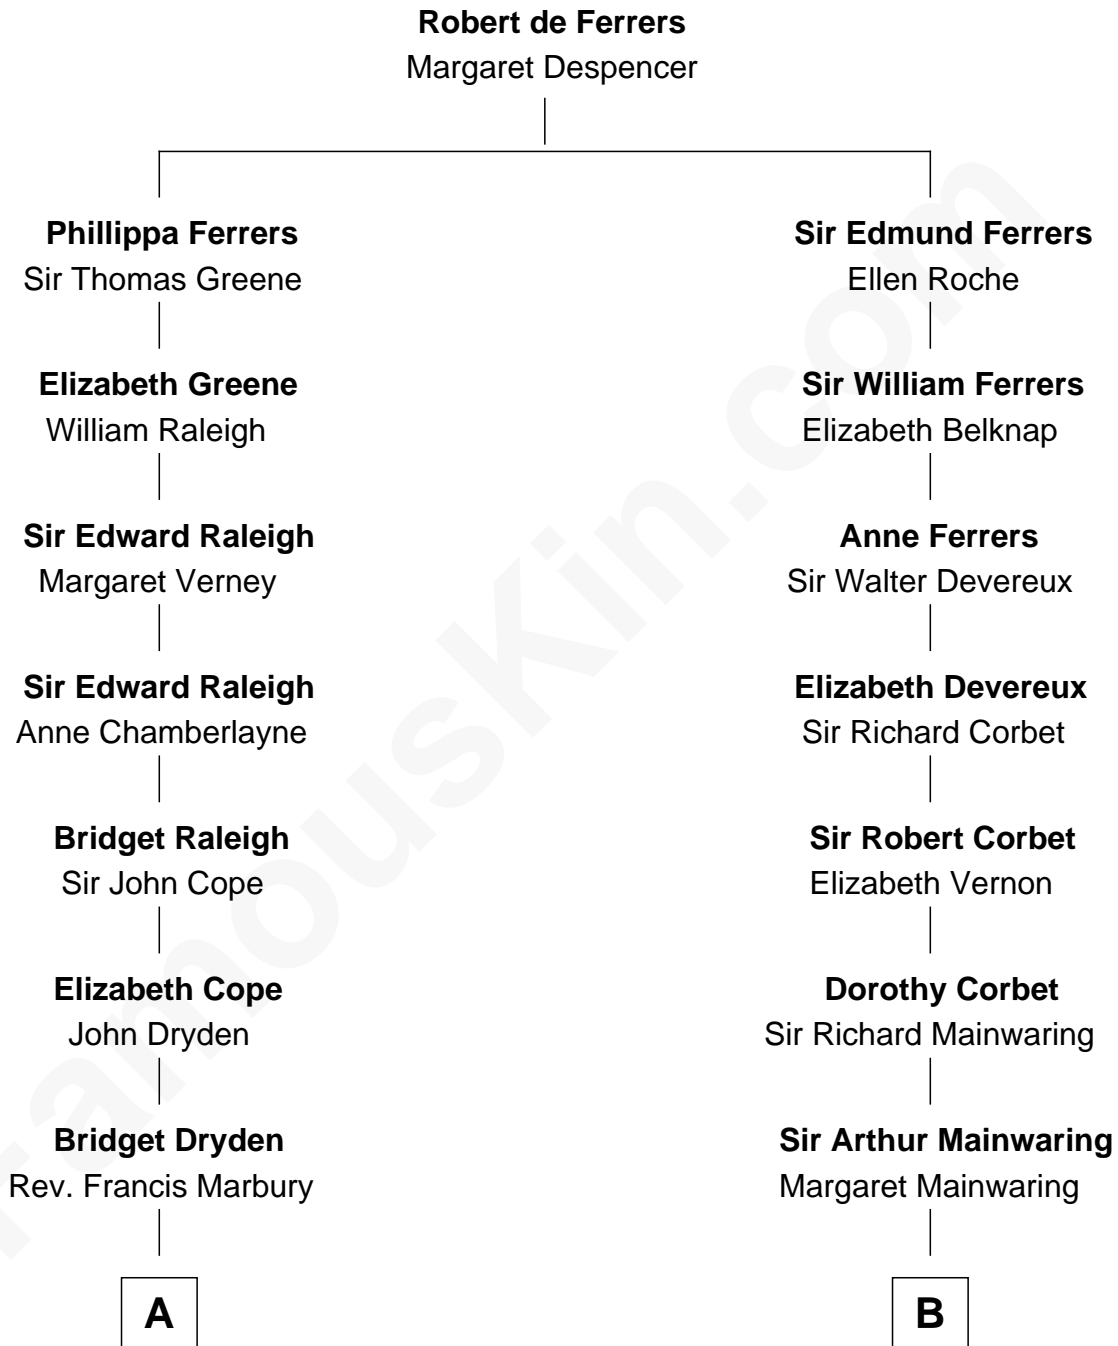

FamousKin.com

Relationship Chart of

Henry Clay Folger

Founder of Folger Shakespeare Library and Chairman of Standard Oil

15th cousin 3 times removed of

Henry Sturgis Morgan

Co-Founder of Morgan Stanley

C

John Pierpont Morgan

Jane Norton Grew

Henry Sturgis Morgan

Co-Founder of Morgan Stanley

FamousKin.com