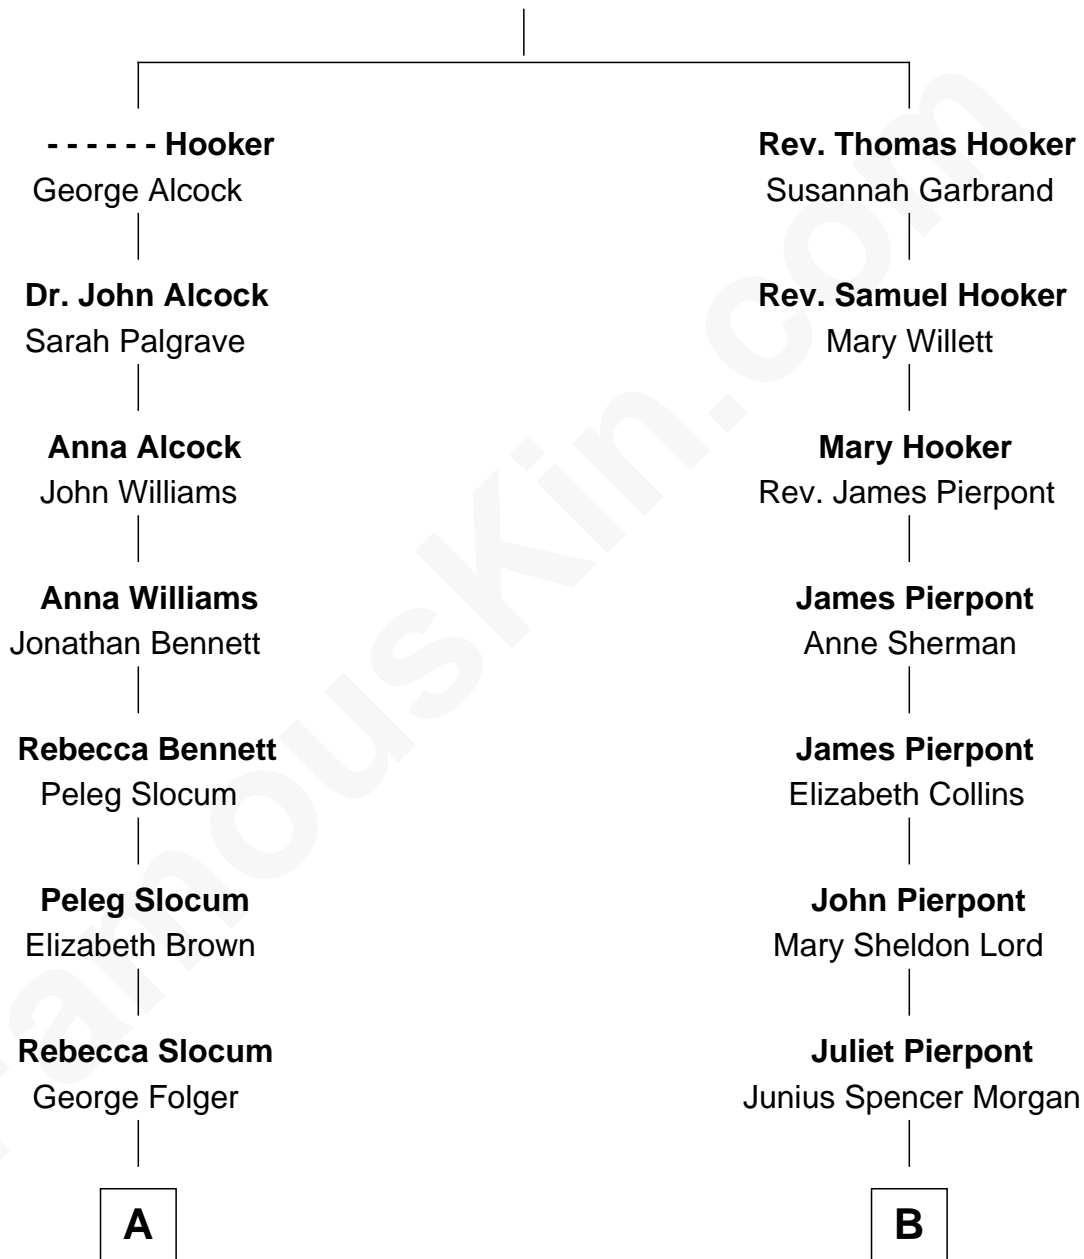

FamousKin.com

Relationship Chart of

Henry Clay Folger

Founder of Folger Shakespeare Library and Chairman of Standard Oil

9th cousin of

Henry Sturgis Morgan

Co-Founder of Morgan Stanley

Thomas Hooker

A

Samuel Brown Folger

Nancy F. Hiller

Henry Clay Folger

Eliza Jane Clark

Henry Clay Folger

Chairman of Standard Oil

B