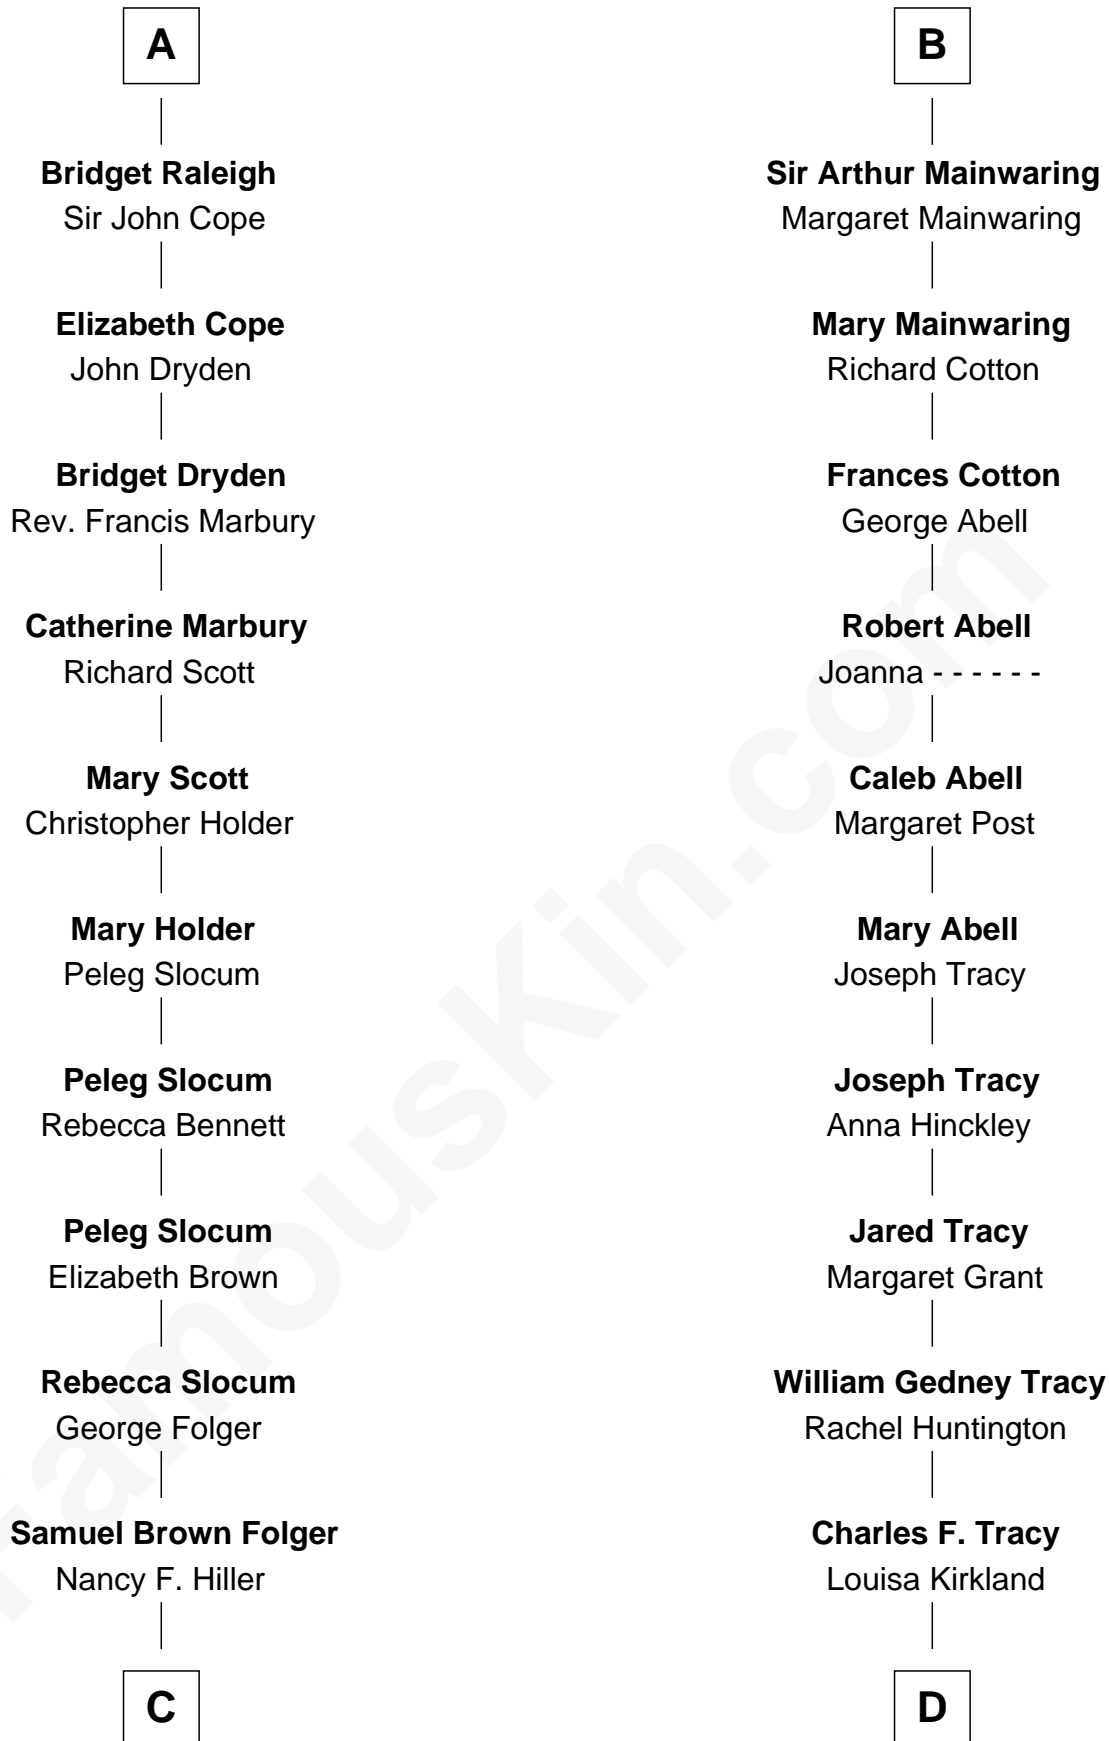

FamousKin.com

Relationship Chart of

Henry Clay Folger

Founder of Folger Shakespeare Library and Chairman of Standard Oil

18th cousin 1 time removed of

Henry Sturgis Morgan

Co-Founder of Morgan Stanley

C

Henry Clay Folger
Eliza Jane Clark

Henry Clay Folger
Chairman of Standard Oil

D

Frances Louisa Tracy
John Pierpont Morgan

John Pierpont Morgan
Jane Norton Grew

Henry Sturgis Morgan
Co-Founder of Morgan Stanley