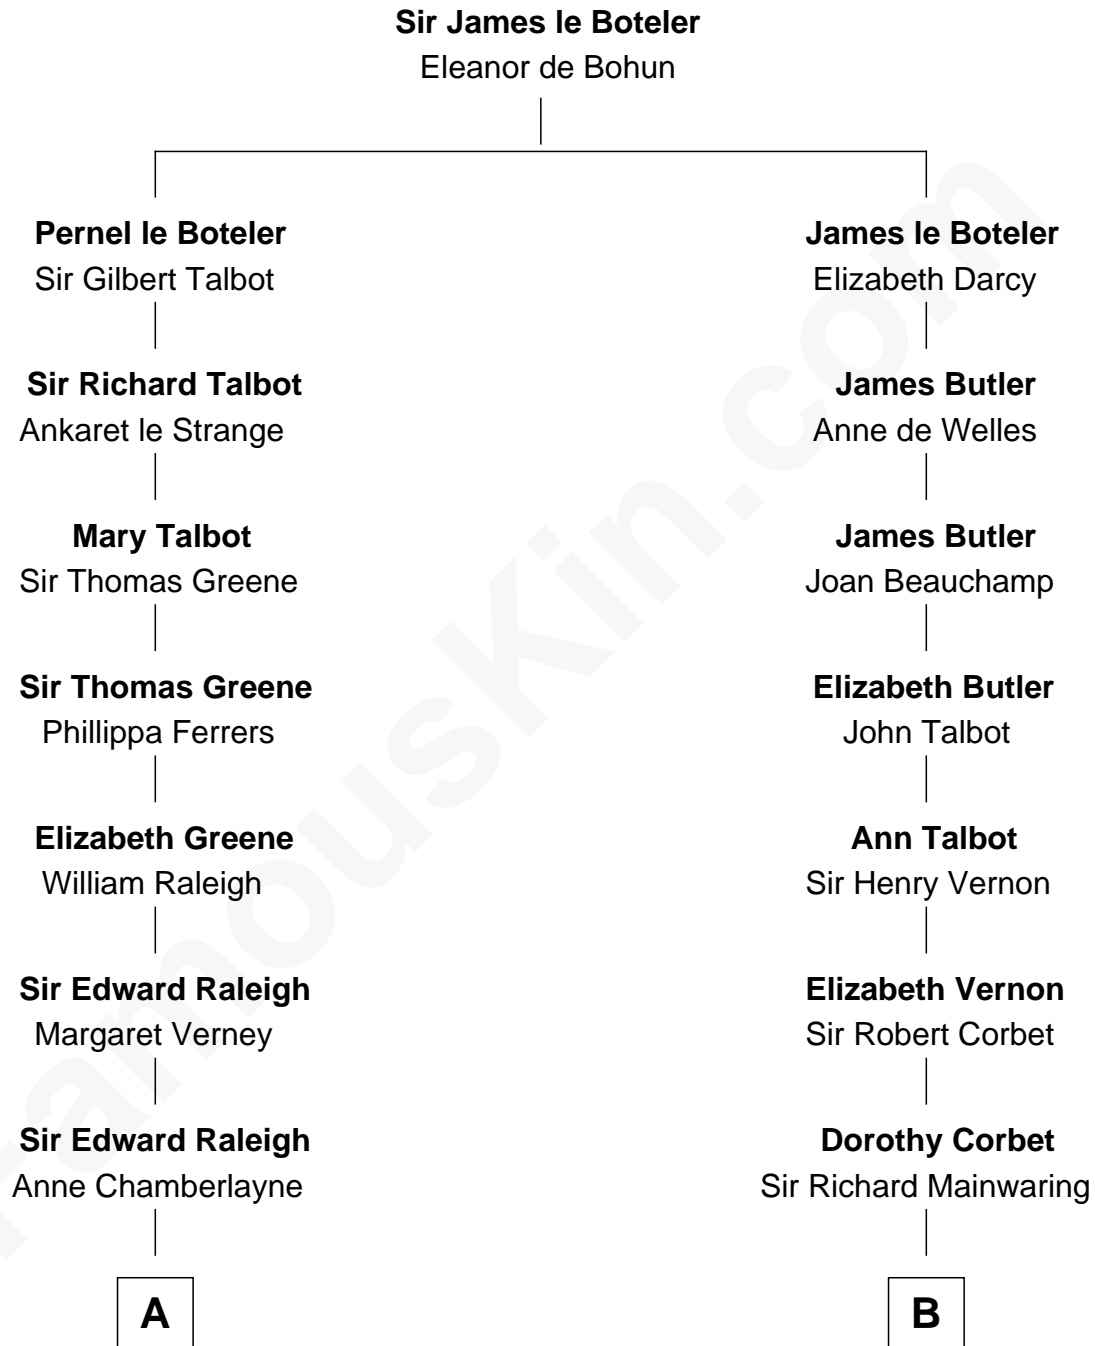

FamousKin.com

Relationship Chart of

Henry Clay Folger

Founder of Folger Shakespeare Library and Chairman of Standard Oil

18th cousin 1 time removed of

Henry Sturgis Morgan

Co-Founder of Morgan Stanley

C

Henry Clay Folger
Eliza Jane Clark

Henry Clay Folger
Chairman of Standard Oil

D

Frances Louisa Tracy
John Pierpont Morgan

John Pierpont Morgan
Jane Norton Grew

Henry Sturgis Morgan
Co-Founder of Morgan Stanley