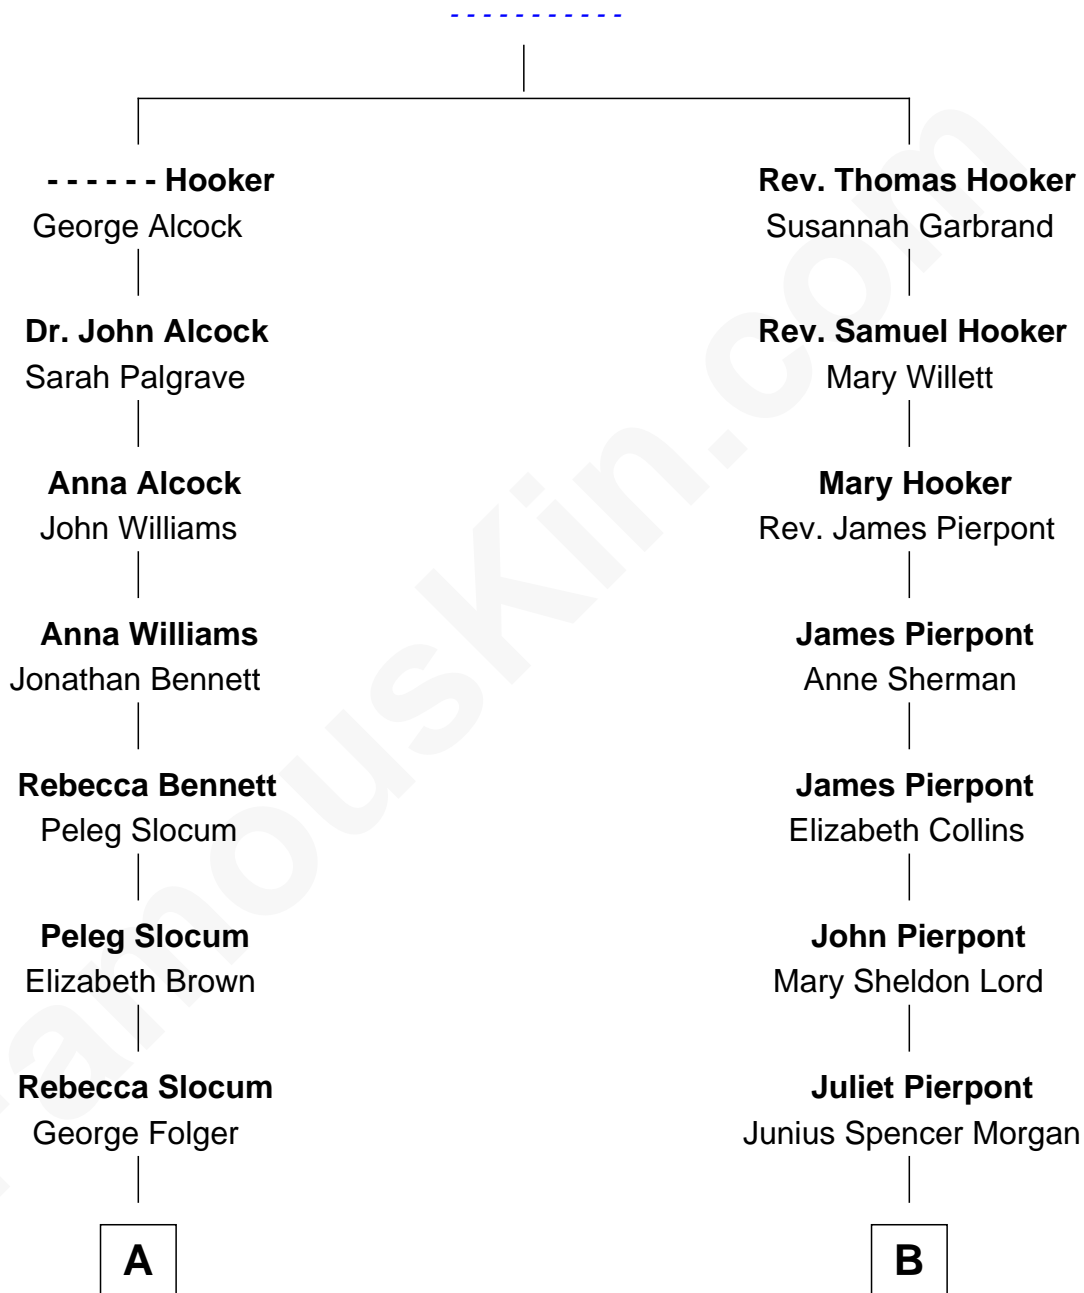

FamousKin.com

Relationship Chart of

Henry Clay Folger

Founder of Folger Shakespeare Library and Chairman of Standard Oil

8th cousin 1 time removed of

J.P. Morgan, Jr.

American Banker and Philanthropist

Thomas Hooker

A

Samuel Brown Folger

Nancy F. Hiller

Henry Clay Folger

Eliza Jane Clark

Henry Clay Folger

Chairman of Standard Oil

B