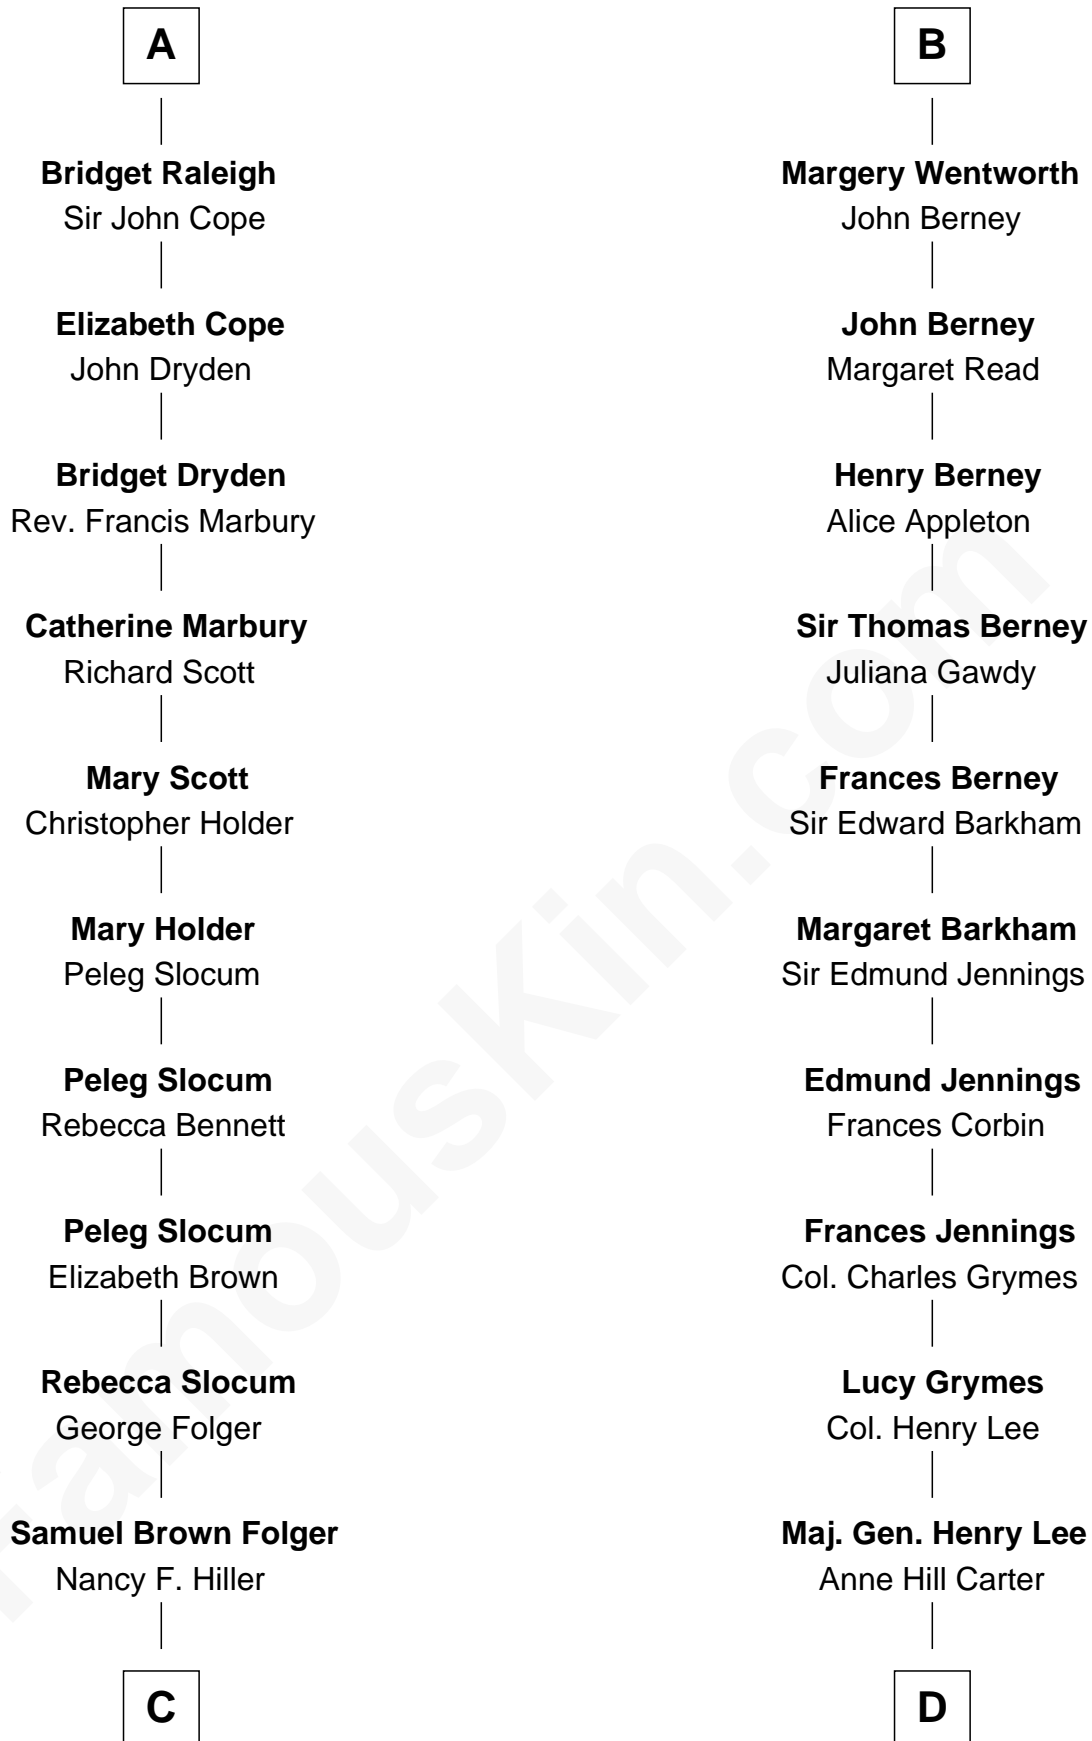

FamousKin.com

Relationship Chart of

Henry Clay Folger

Founder of Folger Shakespeare Library and Chairman of Standard Oil

18th cousin of

Fitzhugh Lee

40th Governor of Virginia

Hugh le Despencer
Eleanor de Clare

Elizabeth Greene

William Raleigh

Sir Edward Raleigh

Margaret Verney

Sir Edward Raleigh

Anne Chamberlayne

A

Isabel le Despencer

Richard Fitzalan

Sir Edmund Fitzalan

Sibyl de Montagu

Philippe Fitzalan

Sir Richard Sergeaux

Elizabeth Sergeaux

Sir William Marney

Emma Marney

Sir Thomas Tyrrell

Humphrey Tyrrell

Isabel Helion

Anne Tyrrell

Sir Roger Wentworth

B

C

Henry Clay Folger