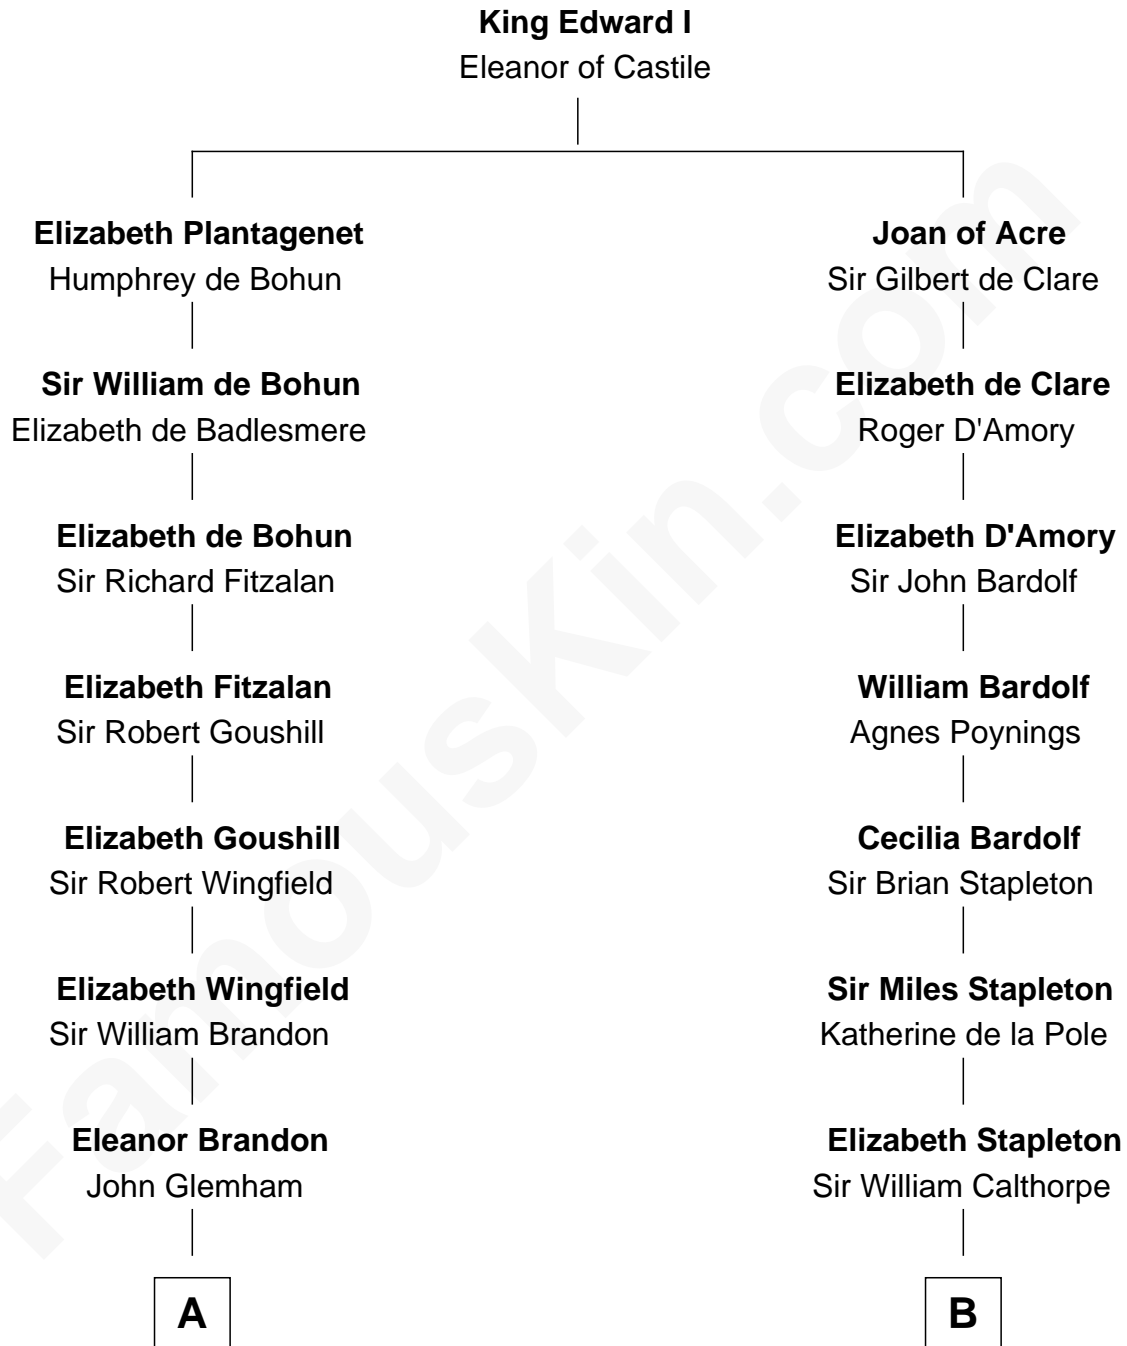

# FamousKin.com

## Relationship Chart of

### Henry Clay Folger

*Founder of Folger Shakespeare Library and Chairman of Standard Oil*

17th cousin 2 times removed of

**Charles Carnan Ridgely**  
*15th Governor of Maryland*

**C**

—  
**Samuel Brown Folger**