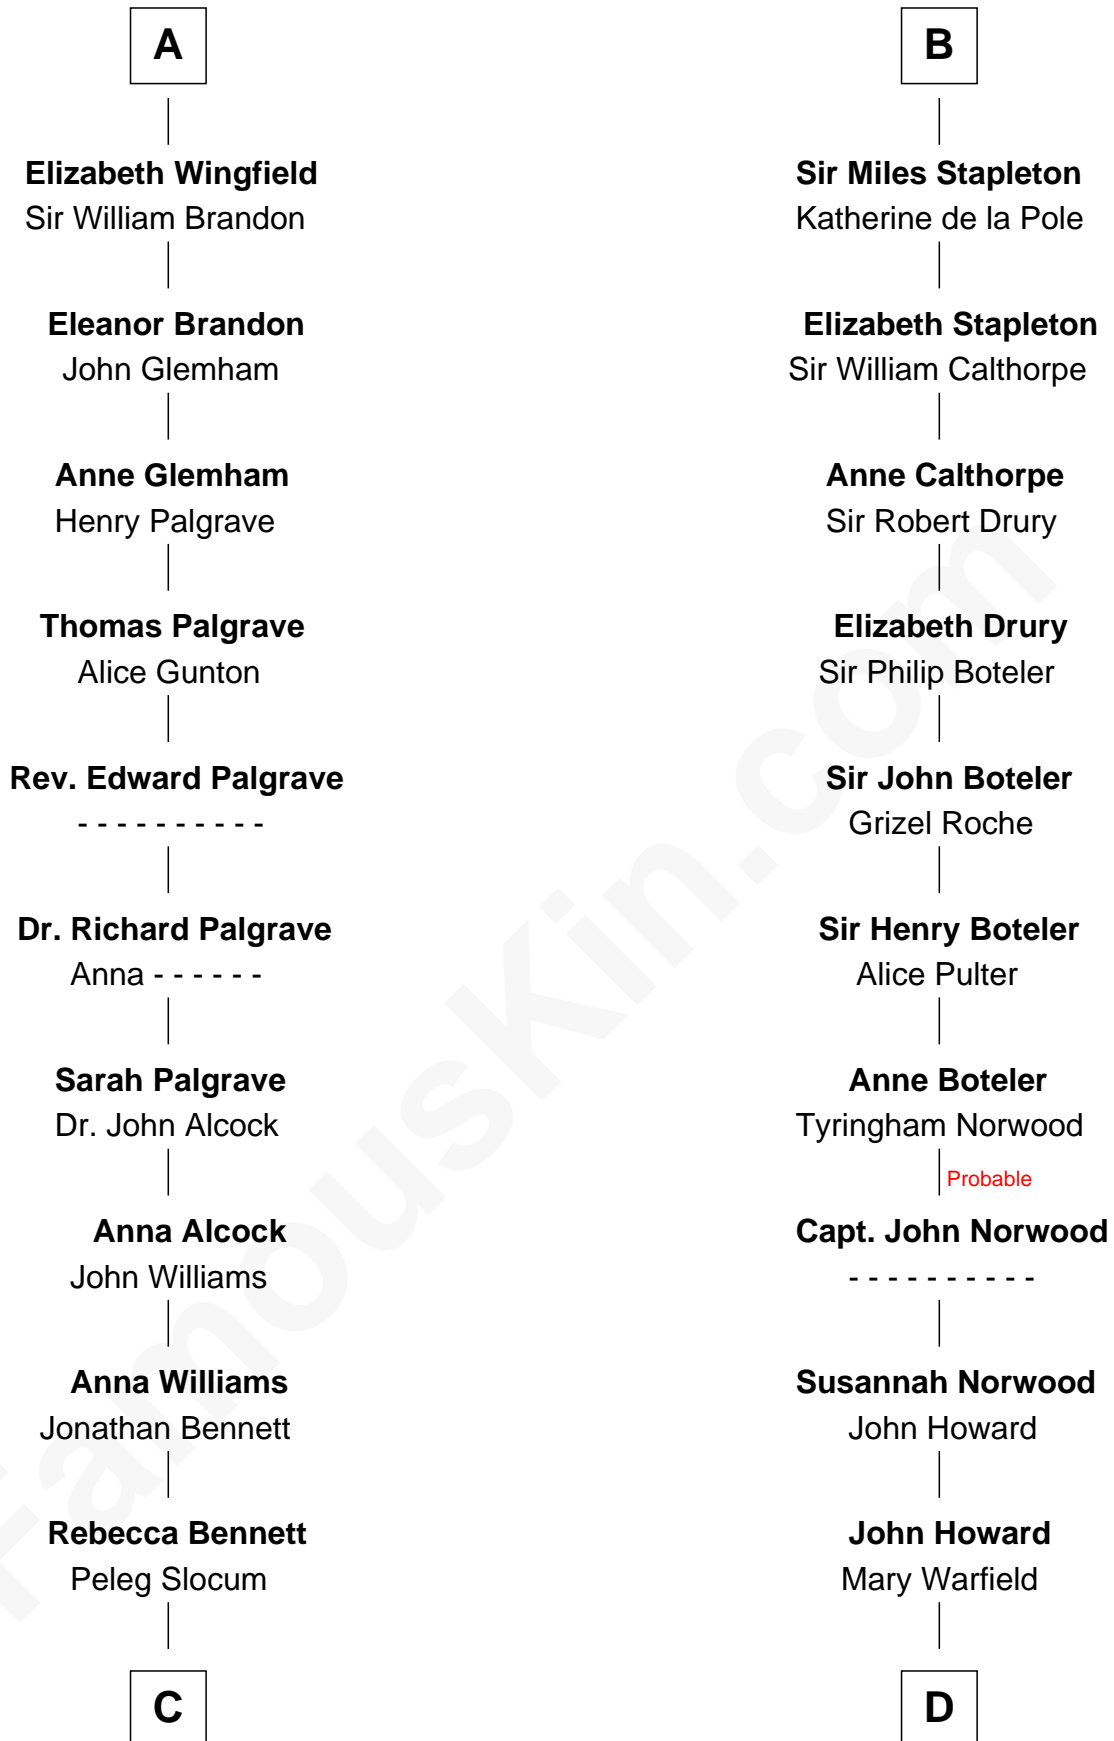

FamousKin.com

Relationship Chart of

Henry Clay Folger

Founder of Folger Shakespeare Library and Chairman of Standard Oil

19th cousin 2 times removed of

Charles Carnan Ridgely
15th Governor of Maryland

C

Peleg Slocum
Elizabeth Brown

Rebecca Slocum
George Folger

Samuel Brown Folger
Nancy F. Hiller

Henry Clay Folger
Eliza Jane Clark

Henry Clay Folger
Chairman of Standard Oil

D

Rachel Howard
Col. Charles Ridgely

Achsah Ridgely
Charles R. Carnan

Charles Carnan Ridgely
15th Governor of Maryland

FamousKin.com