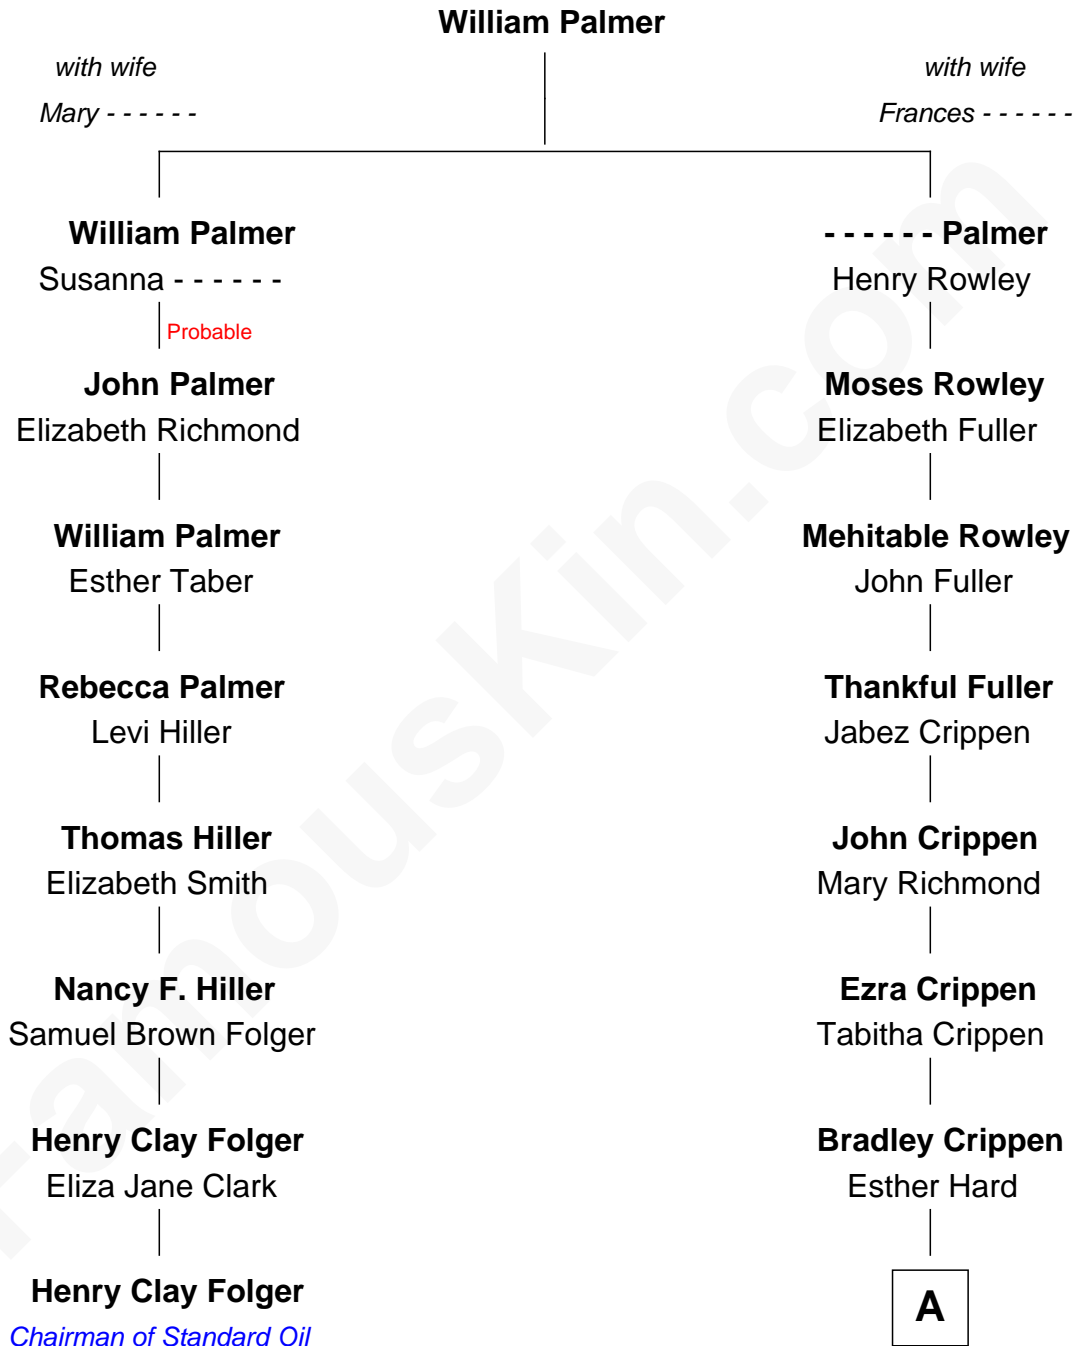

## Relationship Chart of

### Henry Clay Folger

*Founder of Folger Shakespeare Library and Chairman of Standard Oil*

7th cousin 2 times removed of

### Dr. Hawley H. Crippen

*Murderer in Erik Larson's "Thunderstruck"*

A

Philo H. Crippen

Sophia Smith

Myron Augustus Crippen

Ardesee Skinner

Dr. Hawley H. Crippen