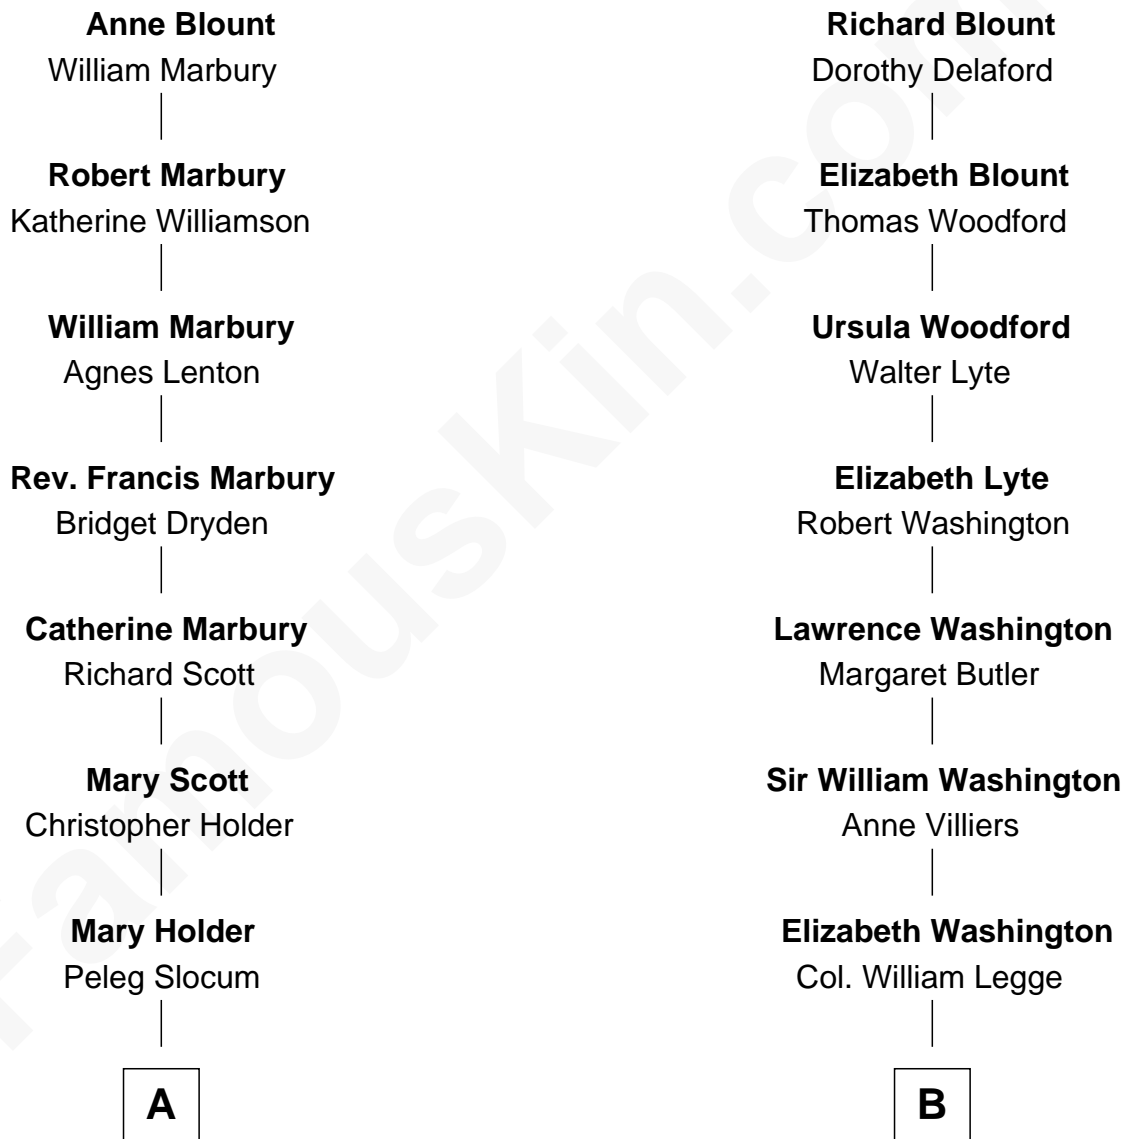

FamousKin.com

Relationship Chart of

Henry Clay Folger

Founder of Folger Shakespeare Library and Chairman of Standard Oil

12th cousin 5 times removed of

Kit Harington

TV Actor - "Game of Thrones"

Sir Thomas Blount

with wife
Agnes Hawley

with wife
Catherine Clifton

Kit Harington photo by [Gage Skidmore](#) [\(CC BY-SA 2.0\)](#)