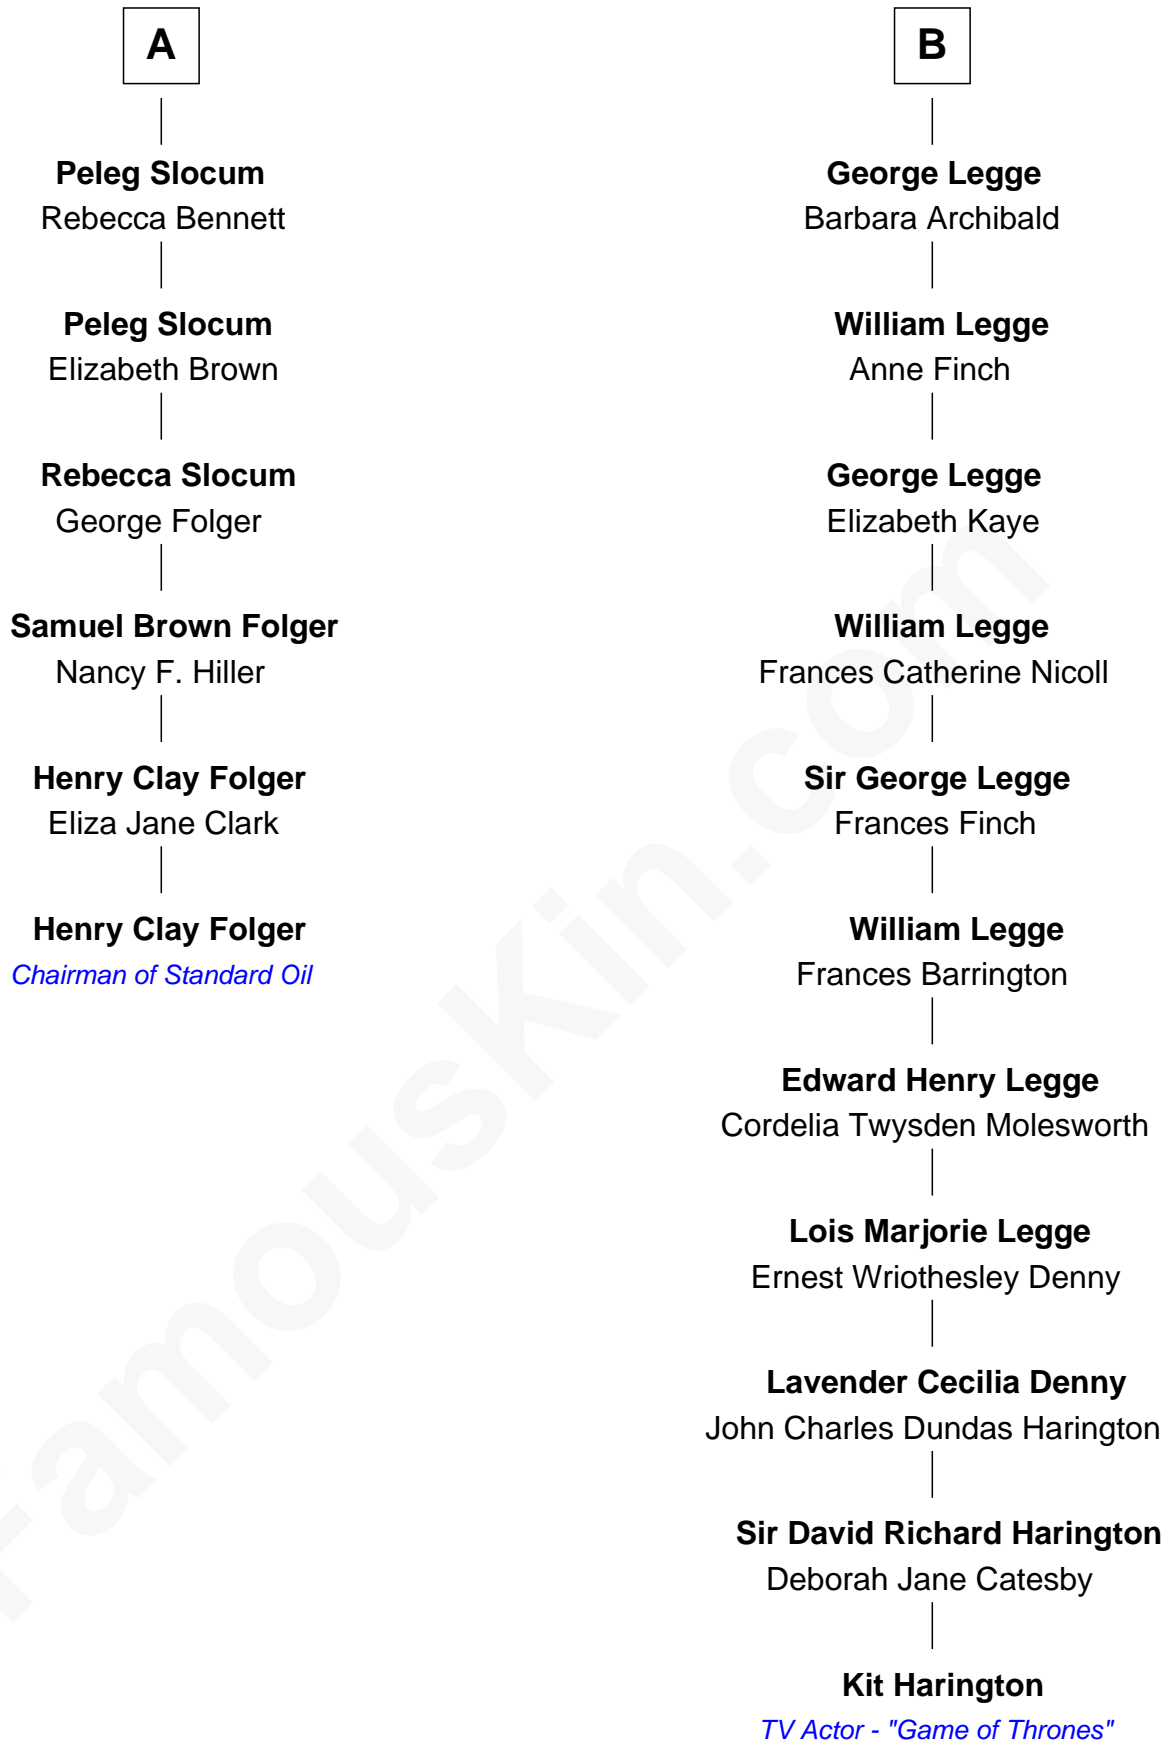

FamousKin.com

Relationship Chart of

Henry Clay Folger

Founder of Folger Shakespeare Library and Chairman of Standard Oil

12th cousin 5 times removed of

Kit Harington

TV Actor - "Game of Thrones"

Sir Thomas Blount

with wife
Agnes Hawley

with wife
Catherine Clifton

Kit Harington photo by [Gage Skidmore](#) [\(CC BY-SA 2.0\)](#)