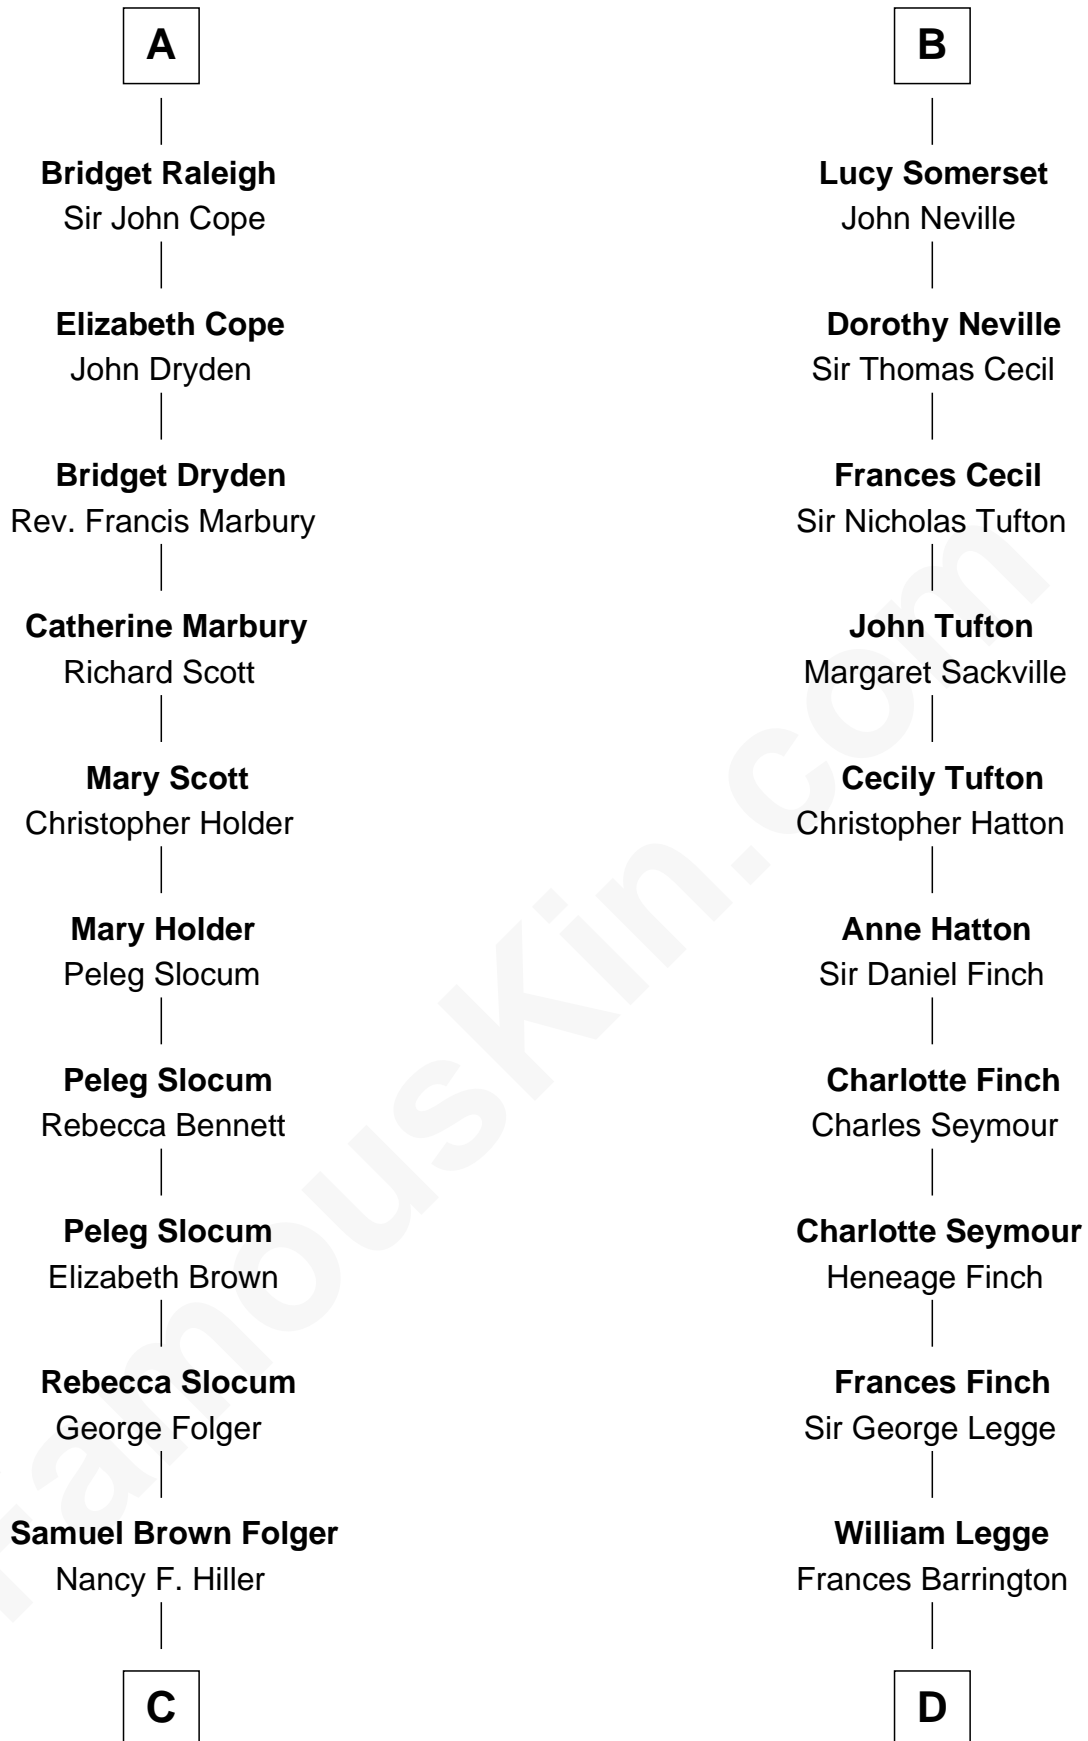

FamousKin.com

Relationship Chart of

Henry Clay Folger

Founder of Folger Shakespeare Library and Chairman of Standard Oil

18th cousin 3 times removed of

Kit Harington

TV Actor - "Game of Thrones"

Hugh le Despencer

Elizabeth le Despencer

Maurice de Berkeley

Thomas de Berkeley

Margaret de Lisle

Elizabeth de Berkeley

Richard de Beauchamp

Eleanor Beauchamp

Edmund Beaufort

Henry Beaufort

Joan Hill

Charles Somerset

Elizabeth Herbert

Henry Somerset

Elizabeth Browne

B

C

Henry Clay Folger

Eliza Jane Clark

Henry Clay Folger

Chairman of Standard Oil

D

Edward Henry Legge

Cordelia Twysden Molesworth

Lois Marjorie Legge