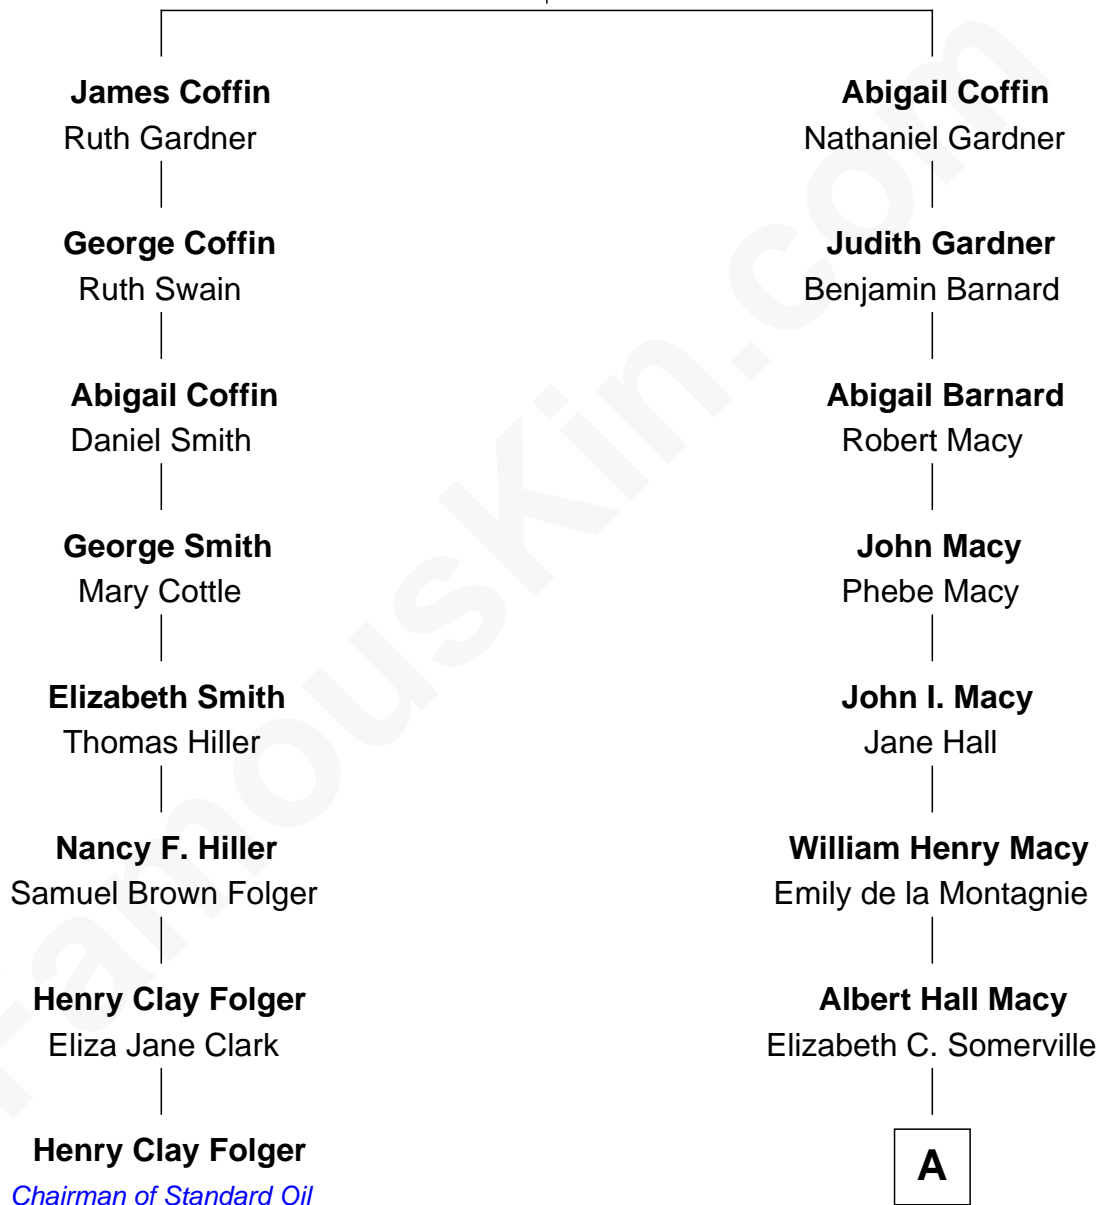

FamousKin.com

Relationship Chart of

Henry Clay Folger

Founder of Folger Shakespeare Library and Chairman of Standard Oil

7th cousin 1 time removed of

William H. Macy
TV and Movie Actor

James Coffin
Mary Severance

A

|
William Hall Macy
Lois Elizabeth Overstreet

|
William H. Macy
TV and Movie Actor

FamousKin.com